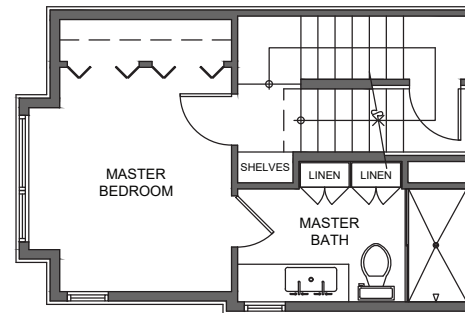

716 A

Level 1

Level 2

Level 3

Rooftop

716 11th Ave E Seattle, WA 98102
1002 SF | 2 Beds | 1.75 Baths

 Floor plans are provided for illustrative and general informational purposes only. In a continuing effort to improve our products and designs, final construction elevations, square footages, floor plan layouts and/or materials and colors may vary. Buyer to verify all information to their own satisfaction.

Habitat for the Modern Life Form.