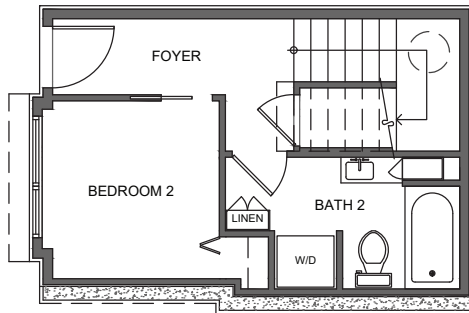

716 A

Level 1

Level 2

Level 3

Rooftop

716 11th Ave E Seattle, WA 98102
1002 SF | 2 Beds | 1.75 Baths

 Floor plans are provided for illustrative and general informational purposes only. In a continuing effort to improve our products and designs, final construction elevations, square footages, floor plan layouts and/or materials and colors may vary. Buyer to verify all information to their own satisfaction.

Habitat for the Modern Life Form.