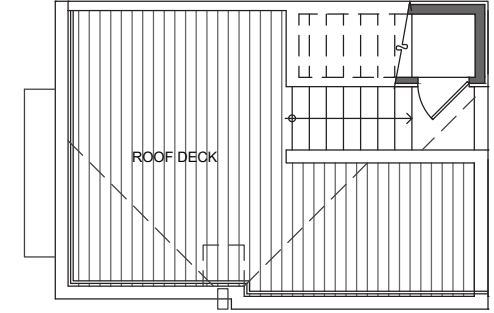

716 A

Level 1

Level 2

Level 3

Rooftop

716 11th Ave E Seattle, WA 98102
1002 SF | 2 Beds | 1.75 Baths

 Floor plans are provided for illustrative and general informational purposes only. In a continuing effort to improve our products and designs, final construction elevations, square footages, floor plan layouts and/or materials and colors may vary. Buyer to verify all information to their own satisfaction.