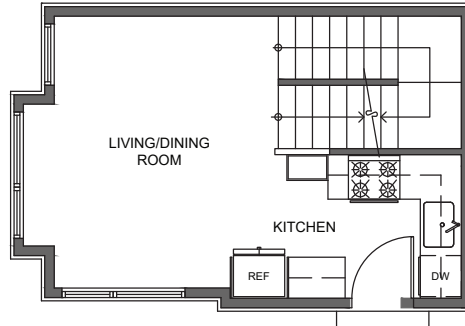

716 A

Level 1

Level 2

Level 3

Rooftop

716 11th Ave E Seattle, WA 98102
1002 SF | 2 Beds | 1.75 Baths

 Floor plans are provided for illustrative and general informational purposes only. In a continuing effort to improve our products and designs, final construction elevations, square footages, floor plan layouts and/or materials and colors may vary. Buyer to verify all information to their own satisfaction.

Habitat for the Modern Life Form.