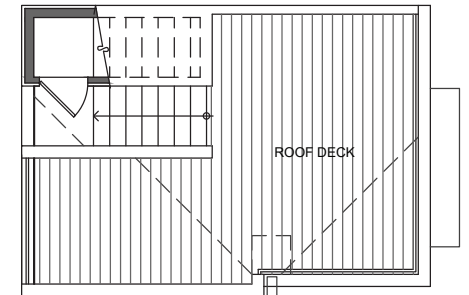

Level 1

Level 2

Level 3

Rooftop

716 11th Ave E Seattle, WA 98102
1007 SF | 2 Beds | 1.75 Baths

 Floor plans are provided for illustrative and general informational purposes only. In a continuing effort to improve our products and designs, final construction elevations, square footages, floor plan layouts and/or materials and colors may vary. Buyer to verify all information to their own satisfaction.