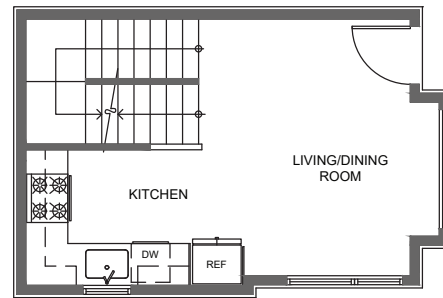

Level 1

Level 2

Level 3

Rooftop

716 11th Ave E Seattle, WA 98102
1007 SF | 2 Beds | 1.75 Baths

 Floor plans are provided for illustrative and general informational purposes only. In a continuing effort to improve our products and designs, final construction elevations, square footages, floor plan layouts and/or materials and colors may vary. Buyer to verify all information to their own satisfaction.

Habitat for the Modern Life Form.