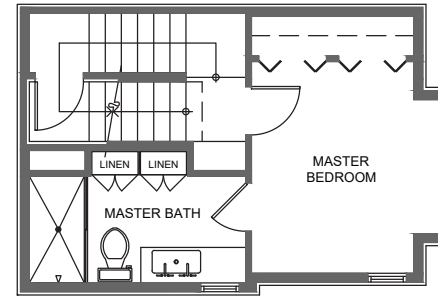

Level 1

Level 2

Level 3

Rooftop

716 11th Ave E Seattle, WA 98102
1007 SF | 2 Beds | 1.75 Baths

 Floor plans are provided for illustrative and general informational purposes only. In a continuing effort to improve our products and designs, final construction elevations, square footages, floor plan layouts and/or materials and colors may vary. Buyer to verify all information to their own satisfaction.

Habitat for the Modern Life Form.