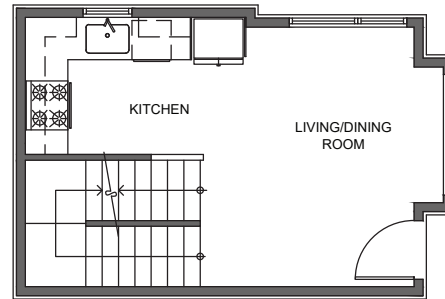

Level 1

Level 2

Level 3

Rooftop

716 11th Ave E Seattle, WA 98102
1009 SF | 2 Beds | 1.75 Baths

 Floor plans are provided for illustrative and general informational purposes only. In a continuing effort to improve our products and designs, final construction elevations, square footages, floor plan layouts and/or materials and colors may vary. Buyer to verify all information to their own satisfaction.

Habitat for the Modern Life Form.