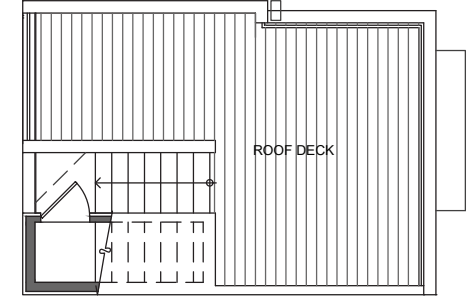

Level 1

Level 2

Level 3

Rooftop

716 11th Ave E Seattle, WA 98102
1009 SF | 2 Beds | 1.75 Baths

 Floor plans are provided for illustrative and general informational purposes only. In a continuing effort to improve our products and designs, final construction elevations, square footages, floor plan layouts and/or materials and colors may vary. Buyer to verify all information to their own satisfaction.