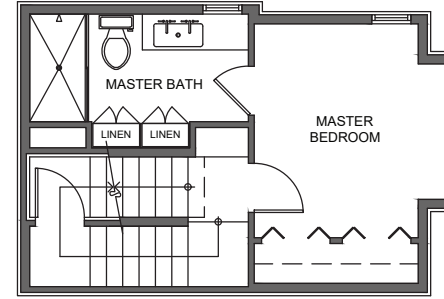

Level 1

Level 2

Level 3

Rooftop

716 11th Ave E Seattle, WA 98102
1009 SF | 2 Beds | 1.75 Baths

 Floor plans are provided for illustrative and general informational purposes only. In a continuing effort to improve our products and designs, final construction elevations, square footages, floor plan layouts and/or materials and colors may vary. Buyer to verify all information to their own satisfaction.

Habitat for the Modern Life Form.