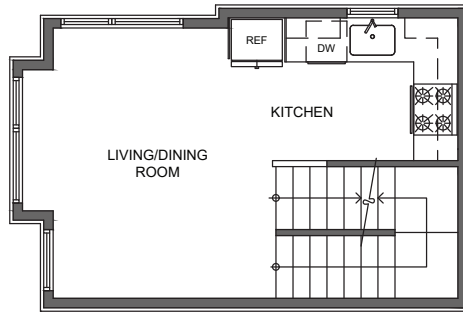

716 D

Level 1

Level 2

Level 3

Rooftop

716 11th Ave E Seattle, WA 98102
1004 SF | 2 Beds | 1.75 Baths

 Floor plans are provided for illustrative and general informational purposes only. In a continuing effort to improve our products and designs, final construction elevations, square footages, floor plan layouts and/or materials and colors may vary. Buyer to verify all information to their own satisfaction.

Habitat for the Modern Life Form.