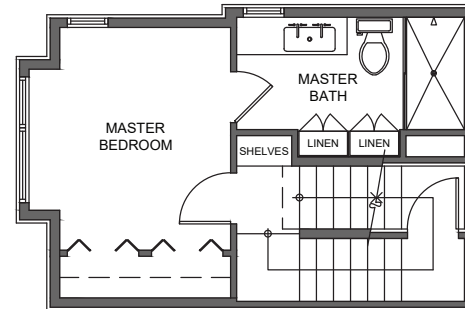

716 D

Level 1

Level 2

Level 3

Rooftop

716 11th Ave E Seattle, WA 98102
1004 SF | 2 Beds | 1.75 Baths

 Floor plans are provided for illustrative and general informational purposes only. In a continuing effort to improve our products and designs, final construction elevations, square footages, floor plan layouts and/or materials and colors may vary. Buyer to verify all information to their own satisfaction.

Habitat for the Modern Life Form.