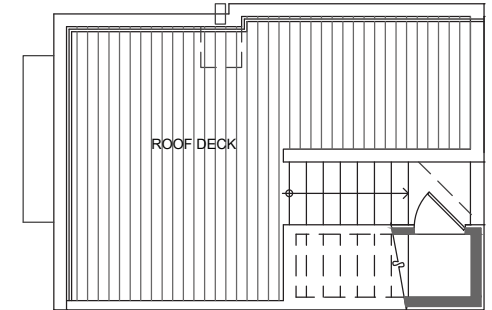

716 D

Level 1

Level 2

Level 3

Rooftop

716 11th Ave E Seattle, WA 98102
1004 SF | 2 Beds | 1.75 Baths

 Floor plans are provided for illustrative and general informational purposes only. In a continuing effort to improve our products and designs, final construction elevations, square footages, floor plan layouts and/or materials and colors may vary. Buyer to verify all information to their own satisfaction.