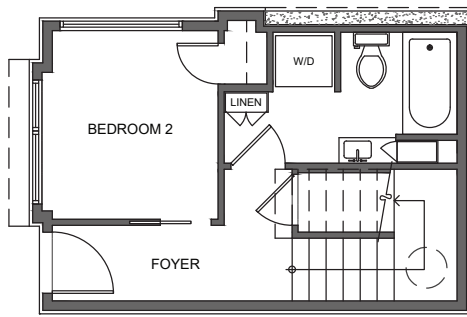

716 D

Level 1

Level 2

Level 3

Rooftop

716 11th Ave E Seattle, WA 98102
1004 SF | 2 Beds | 1.75 Baths

 Floor plans are provided for illustrative and general informational purposes only. In a continuing effort to improve our products and designs, final construction elevations, square footages, floor plan layouts and/or materials and colors may vary. Buyer to verify all information to their own satisfaction.

Habitat for the Modern Life Form.