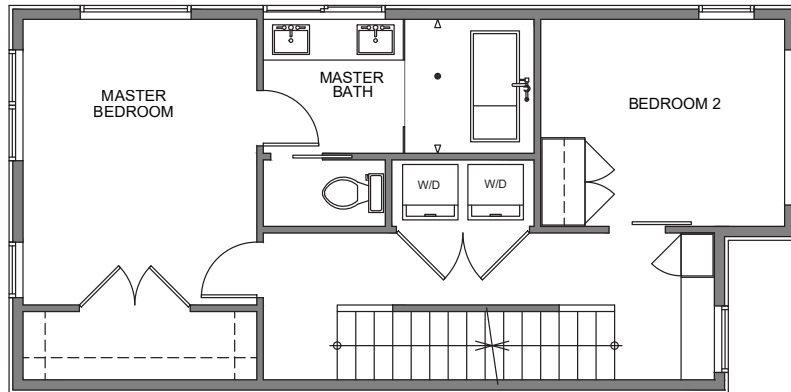

2119 A

Level 1

Level 2

Level 3

Level 4

2117 4th Ave N. Seattle WA 98109
 1582 SF | 3 Beds | 2.5 Baths | 1 Car Garage

Habitat for the Modern Life Form.