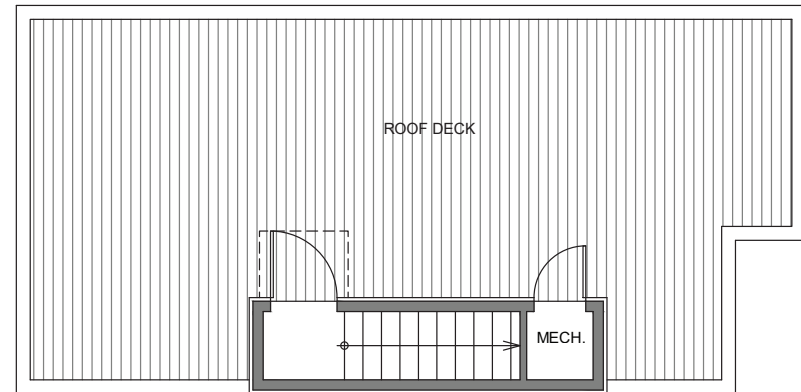

2119 A

Level 1

Level 2

Level 3

Level 4

2117 4th Ave N. Seattle WA 98109
 1582 SF | 3 Beds | 2.5 Baths | 1 Car Garage

Habitat for the Modern Life Form.