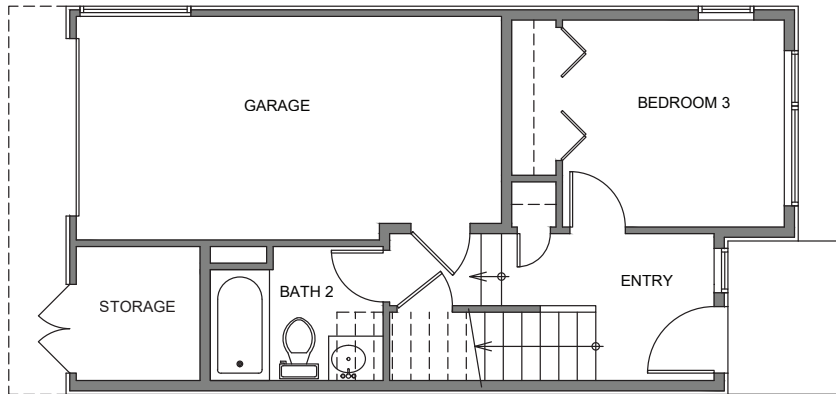

2119 A

Level 1

Level 2

Level 3

Level 4

2117 4th Ave N. Seattle WA 98109
 1582 SF | 3 Beds | 2.5 Baths | 1 Car Garage

Habitat for the Modern Life Form.