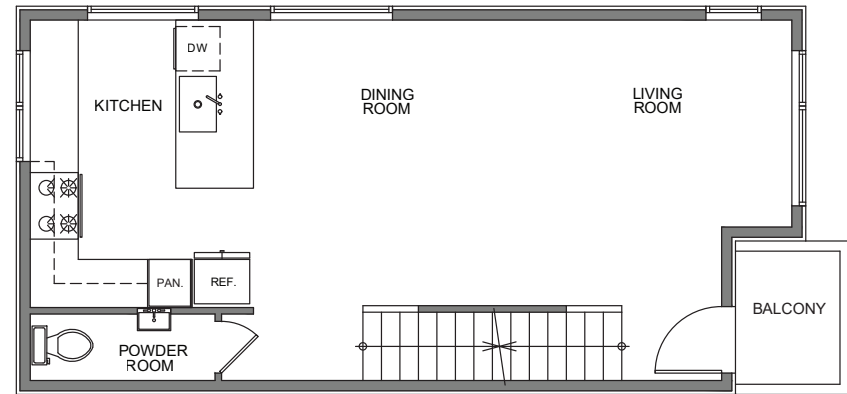

2119 A

Level 1

Level 2

Level 3

Level 4

2117 4th Ave N. Seattle WA 98109
 1582 SF | 3 Beds | 2.5 Baths | 1 Car Garage

Habitat for the Modern Life Form.