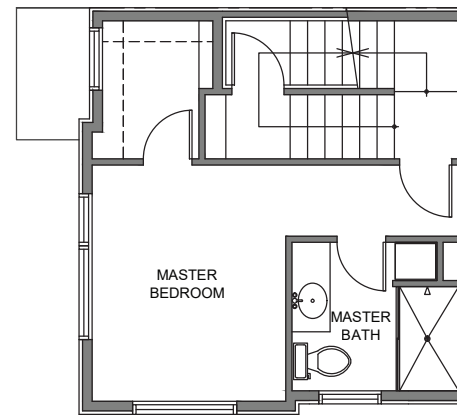

712 A

Level 1

Level 2

Level 3

Rooftop

712 11th Ave E Seattle, WA 98102

1116 SF | 2 Beds | 1.75 Baths

 Floor plans are provided for illustrative and general informational purposes only. In a continuing effort to improve our products and designs, final construction elevations, square footages, floor plan layouts and/or materials and colors may vary. Buyer to verify all information to their own satisfaction.

Habitat for the Modern Life Form.