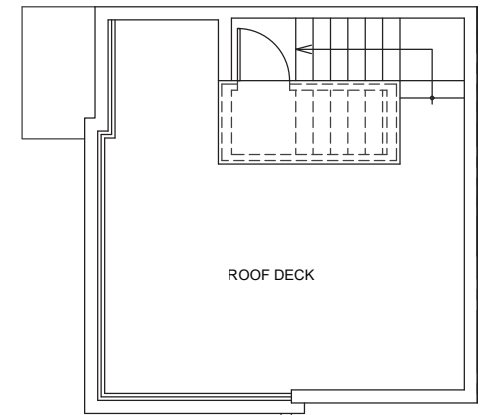

712 A

Level 1

Level 2

Level 3

Rooftop

712 11th Ave E Seattle, WA 98102

1116 SF | 2 Beds | 1.75 Baths

 Floor plans are provided for illustrative and general informational purposes only. In a continuing effort to improve our products and designs, final construction elevations, square footages, floor plan layouts and/or materials and colors may vary. Buyer to verify all information to their own satisfaction.