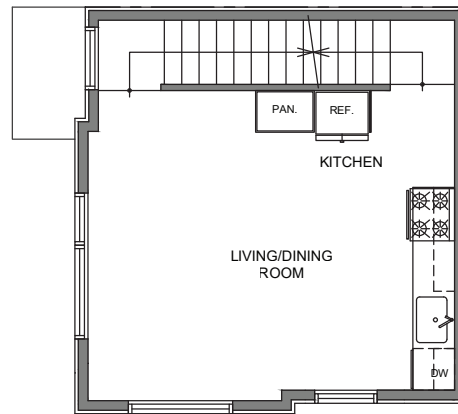

712 A

Level 1

Level 2

Level 3

Rooftop

712 11th Ave E Seattle, WA 98102

1116 SF | 2 Beds | 1.75 Baths

 Floor plans are provided for illustrative and general informational purposes only. In a continuing effort to improve our products and designs, final construction elevations, square footages, floor plan layouts and/or materials and colors may vary. Buyer to verify all information to their own satisfaction.

Habitat for the Modern Life Form.