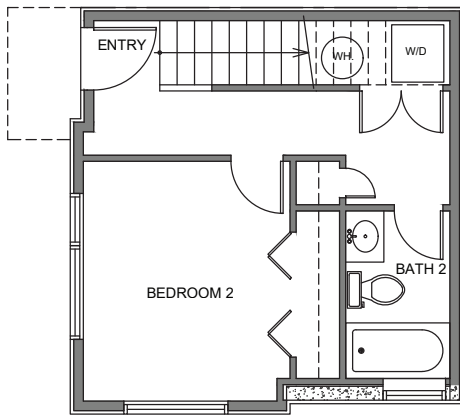

712 A

Level 1

Level 2

Level 3

Rooftop

712 11th Ave E Seattle, WA 98102

1116 SF | 2 Beds | 1.75 Baths

 Floor plans are provided for illustrative and general informational purposes only. In a continuing effort to improve our products and designs, final construction elevations, square footages, floor plan layouts and/or materials and colors may vary. Buyer to verify all information to their own satisfaction.

Habitat for the Modern Life Form.