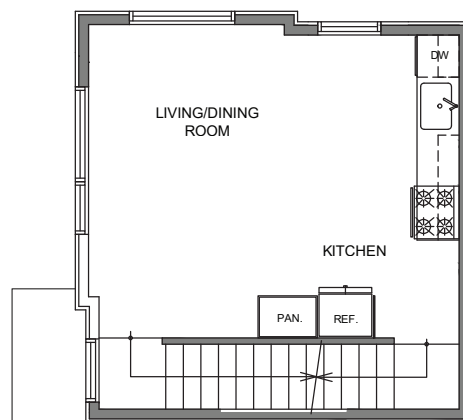

Level 1

Level 2

Level 3

Rooftop

712 11th Ave E Seattle, WA 98102
1116 SF | 2 Beds | 1.75 Baths

 Floor plans are provided for illustrative and general informational purposes only. In a continuing effort to improve our products and designs, final construction elevations, square footages, floor plan layouts and/or materials and colors may vary. Buyer to verify all information to their own satisfaction.

Habitat for the Modern Life Form.