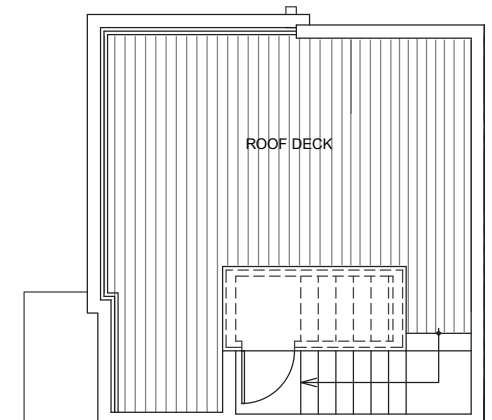

Level 1

Level 2

Level 3

Rooftop

712 11th Ave E Seattle, WA 98102
1116 SF | 2 Beds | 1.75 Baths

 Floor plans are provided for illustrative and general informational purposes only. In a continuing effort to improve our products and designs, final construction elevations, square footages, floor plan layouts and/or materials and colors may vary. Buyer to verify all information to their own satisfaction.