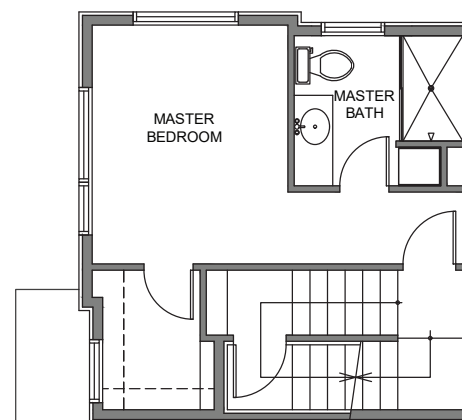

Level 1

Level 2

Level 3

Rooftop

712 11th Ave E Seattle, WA 98102
1116 SF | 2 Beds | 1.75 Baths

 Floor plans are provided for illustrative and general informational purposes only. In a continuing effort to improve our products and designs, final construction elevations, square footages, floor plan layouts and/or materials and colors may vary. Buyer to verify all information to their own satisfaction.

Habitat for the Modern Life Form.