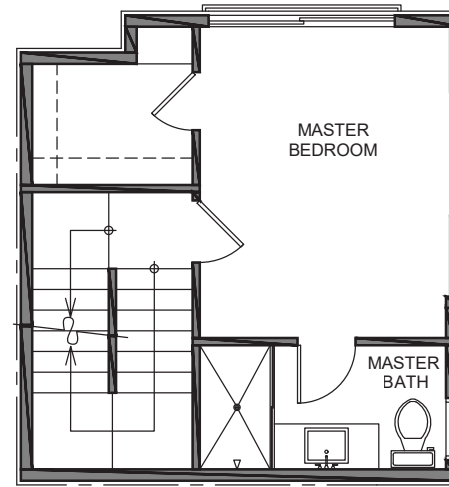

3727 Unit A

Level 1

Level 2

Level 3

Roof Deck

3727 S Dawson St. Seattle, WA 98118  
1053 SF | 2 Beds | 1.75 Baths | Open Concept | Rooftop Deck

Floor plans are provided for illustrative and general informational purposes only. In a continuing effort to improve our products and designs, final construction elevations, square footages, floor plan layouts and/or materials and colors may vary. Buyer to verify all information to their own satisfaction.