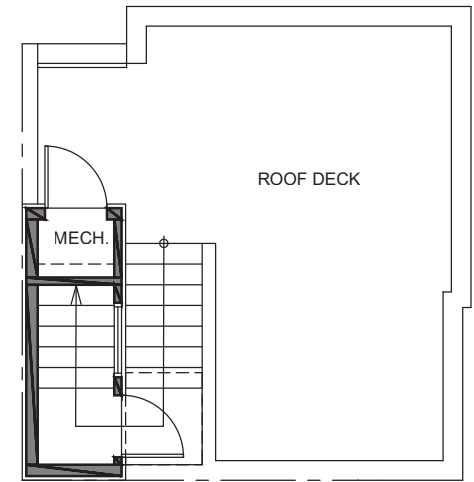

3727 Unit A

Level 1

Level 2

Level 3

Roof Deck

3727 S Dawson St. Seattle, WA 98118  
1053 SF | 2 Beds | 1.75 Baths | Open Concept | Rooftop Deck

Floor plans are provided for illustrative and general informational purposes only. In a continuing effort to improve our products and designs, final construction elevations, square footages, floor plan layouts and/or materials and colors may vary. Buyer to verify all information to their own satisfaction.