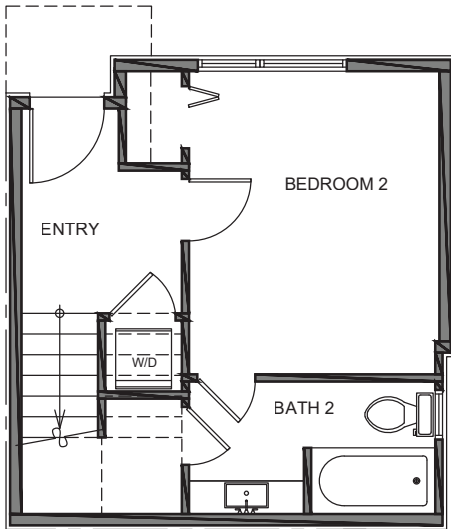

3727 Unit A

Level 1

Level 2

Level 3

Roof Deck

3727 S Dawson St. Seattle, WA 98118  
1053 SF | 2 Beds | 1.75 Baths | Open Concept | Rooftop Deck

Floor plans are provided for illustrative and general informational purposes only. In a continuing effort to improve our products and designs, final construction elevations, square footages, floor plan layouts and/or materials and colors may vary. Buyer to verify all information to their own satisfaction.