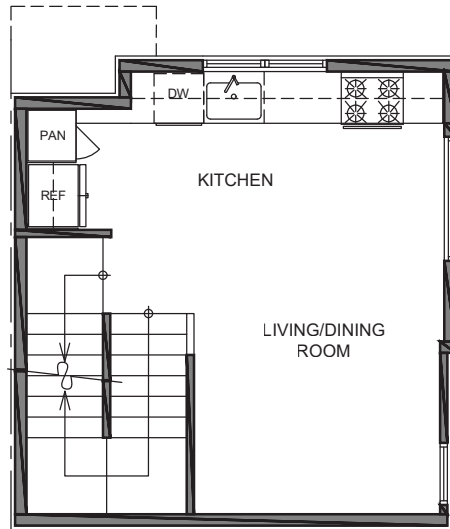

3727 Unit A

Level 1

Level 2

Level 3

Roof Deck

3727 S Dawson St. Seattle, WA 98118  
1053 SF | 2 Beds | 1.75 Baths | Open Concept | Rooftop Deck

Floor plans are provided for illustrative and general informational purposes only. In a continuing effort to improve our products and designs, final construction elevations, square footages, floor plan layouts and/or materials and colors may vary. Buyer to verify all information to their own satisfaction.