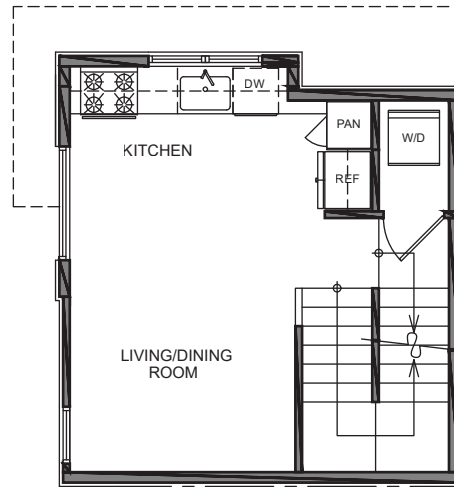

3727 Unit B

Level 1

Level 2

Level 3

Roof Deck

3727 S Dawson St. Seattle, WA 98118
1040 SF | 2 Beds | 1.75 Baths | Open Concept | Rooftop Deck

Floor plans are provided for illustrative and general informational purposes only. In a continuing effort to improve our products and designs, final construction elevations, square footages, floor plan layouts and/or materials and colors may vary. Buyer to verify all information to their own satisfaction.