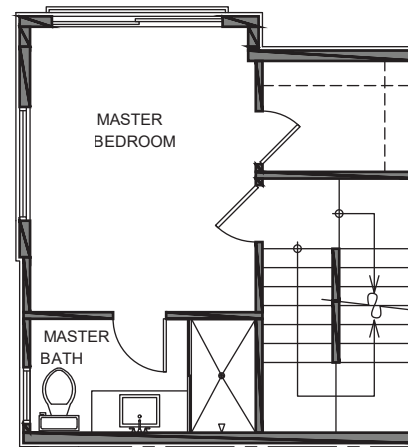

3727 Unit B

Level 1

Level 2

Level 3

Roof Deck

3727 S Dawson St. Seattle, WA 98118
1040 SF | 2 Beds | 1.75 Baths | Open Concept | Rooftop Deck

Floor plans are provided for illustrative and general informational purposes only. In a continuing effort to improve our products and designs, final construction elevations, square footages, floor plan layouts and/or materials and colors may vary. Buyer to verify all information to their own satisfaction.