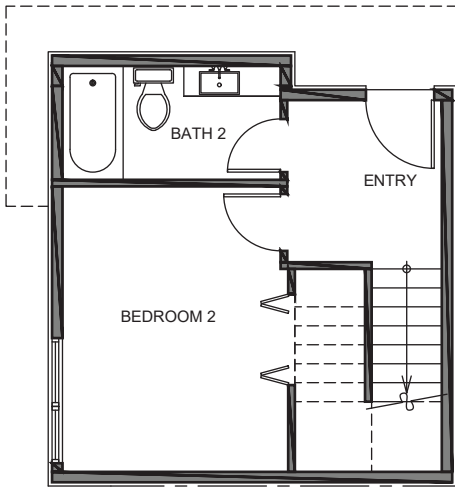

3727 Unit B

Level 1

Level 2

Level 3

Roof Deck

3727 S Dawson St. Seattle, WA 98118
1040 SF | 2 Beds | 1.75 Baths | Open Concept | Rooftop Deck

Floor plans are provided for illustrative and general informational purposes only. In a continuing effort to improve our products and designs, final construction elevations, square footages, floor plan layouts and/or materials and colors may vary. Buyer to verify all information to their own satisfaction.