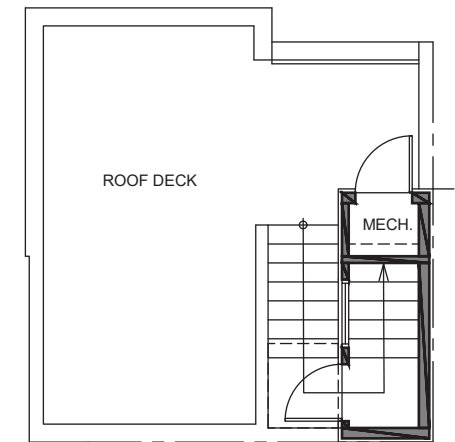

3727 Unit B

Level 1

Level 2

Level 3

Roof Deck

3727 S Dawson St. Seattle, WA 98118
1040 SF | 2 Beds | 1.75 Baths | Open Concept | Rooftop Deck

Floor plans are provided for illustrative and general informational purposes only. In a continuing effort to improve our products and designs, final construction elevations, square footages, floor plan layouts and/or materials and colors may vary. Buyer to verify all information to their own satisfaction.