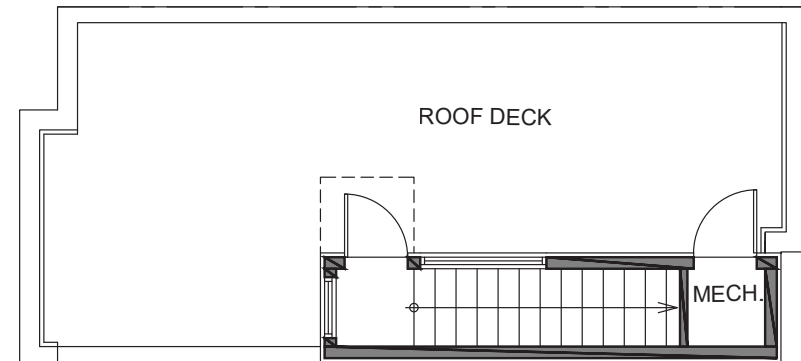

3727 Unit D

Level 1

Level 2

Level 3

Roof Deck

3727 S Dawson St. Seattle, WA 98118
1349 SF | 2 Beds | 1.75 Baths | Flex Room | Rooftop Deck

Floor plans are provided for illustrative and general informational purposes only. In a continuing effort to improve our products and designs, final construction elevations, square footages, floor plan layouts and/or materials and colors may vary. Buyer to verify all information to their own satisfaction.