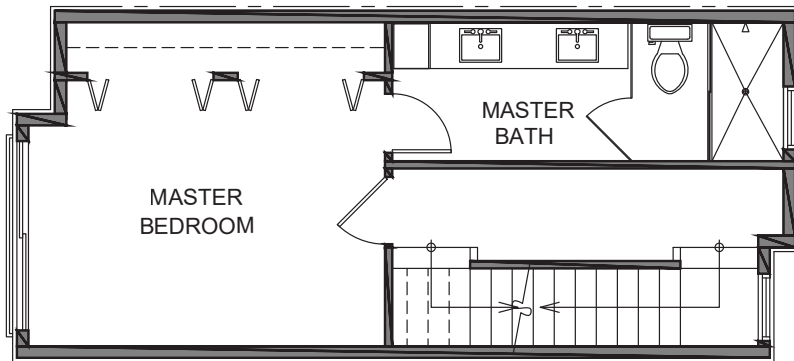

3727 Unit D

Level 1

Level 2

Level 3

Roof Deck

3727 S Dawson St. Seattle, WA 98118
1349 SF | 2 Beds | 1.75 Baths | Flex Room | Rooftop Deck

Floor plans are provided for illustrative and general informational purposes only. In a continuing effort to improve our products and designs, final construction elevations, square footages, floor plan layouts and/or materials and colors may vary. Buyer to verify all information to their own satisfaction.