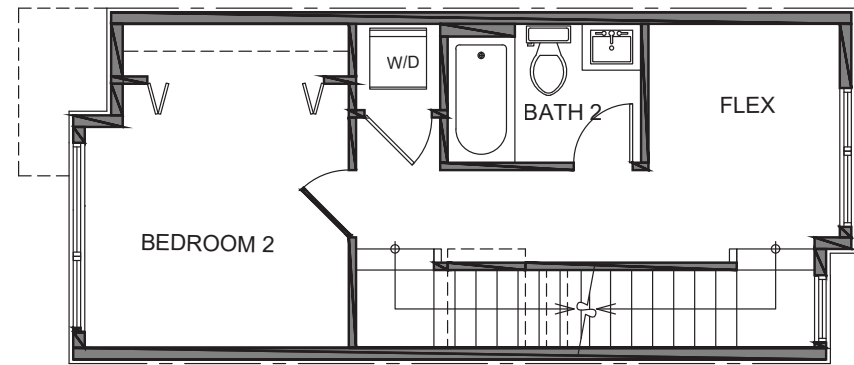

3727 Unit D

Level 1

Level 2

Level 3

Roof Deck

3727 S Dawson St. Seattle, WA 98118
1349 SF | 2 Beds | 1.75 Baths | Flex Room | Rooftop Deck

Floor plans are provided for illustrative and general informational purposes only. In a continuing effort to improve our products and designs, final construction elevations, square footages, floor plan layouts and/or materials and colors may vary. Buyer to verify all information to their own satisfaction.