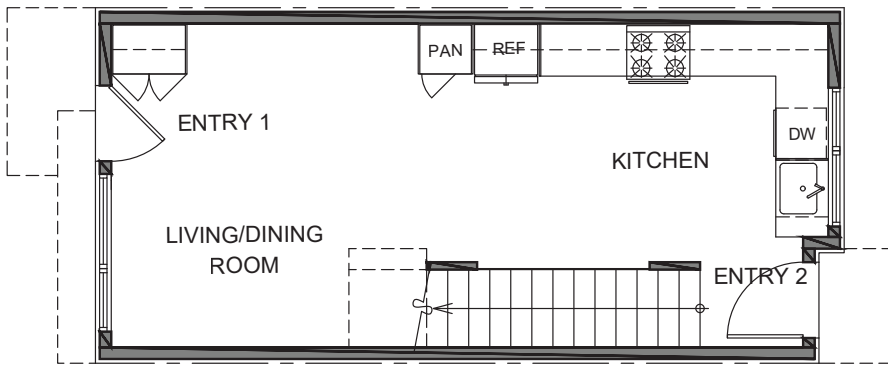

3727 Unit D

Level 1

Level 2

Level 3

Roof Deck

3727 S Dawson St. Seattle, WA 98118
1349 SF | 2 Beds | 1.75 Baths | Flex Room | Rooftop Deck

Floor plans are provided for illustrative and general informational purposes only. In a continuing effort to improve our products and designs, final construction elevations, square footages, floor plan layouts and/or materials and colors may vary. Buyer to verify all information to their own satisfaction.