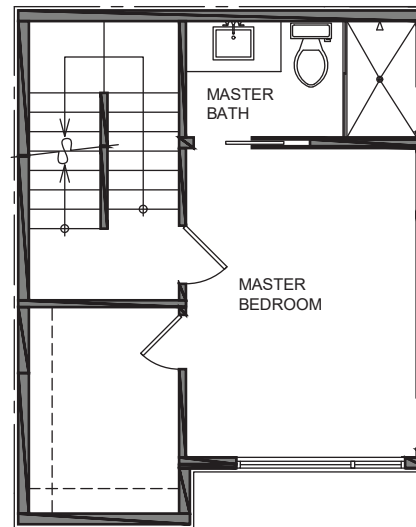

3727 Unit E

Level 1

Level 2

Level 3

Roof Deck

3727 S Dawson St. Seattle, WA 98118
1137 SF | 2 Beds | 1.75 Baths | Open Concept | Rooftop Deck

Floor plans are provided for illustrative and general informational purposes only. In a continuing effort to improve our products and designs, final construction elevations, square footages, floor plan layouts and/or materials and colors may vary. Buyer to verify all information to their own satisfaction.