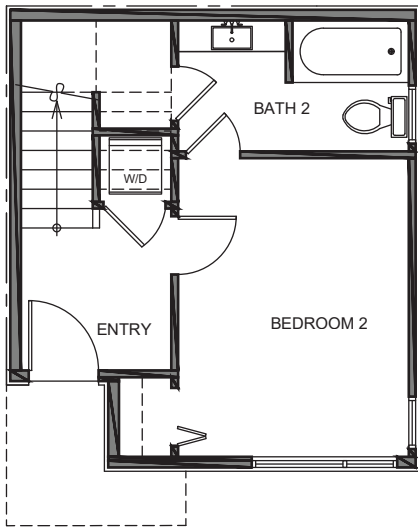

3727 Unit E

Level 1

Level 2

Level 3

Roof Deck

3727 S Dawson St. Seattle, WA 98118
1137 SF | 2 Beds | 1.75 Baths | Open Concept | Rooftop Deck

Floor plans are provided for illustrative and general informational purposes only. In a continuing effort to improve our products and designs, final construction elevations, square footages, floor plan layouts and/or materials and colors may vary. Buyer to verify all information to their own satisfaction.