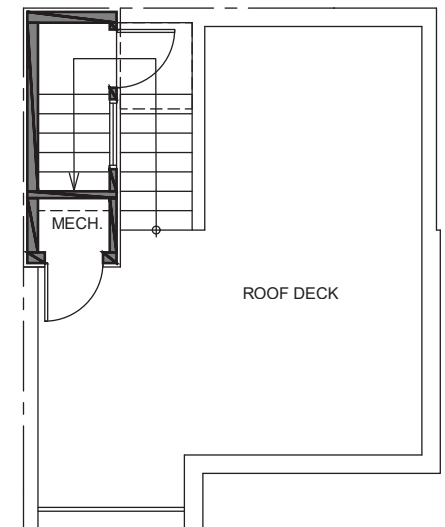

3727 Unit E

Level 1

Level 2

Level 3

Roof Deck

3727 S Dawson St. Seattle, WA 98118
1137 SF | 2 Beds | 1.75 Baths | Open Concept | Rooftop Deck

Floor plans are provided for illustrative and general informational purposes only. In a continuing effort to improve our products and designs, final construction elevations, square footages, floor plan layouts and/or materials and colors may vary. Buyer to verify all information to their own satisfaction.