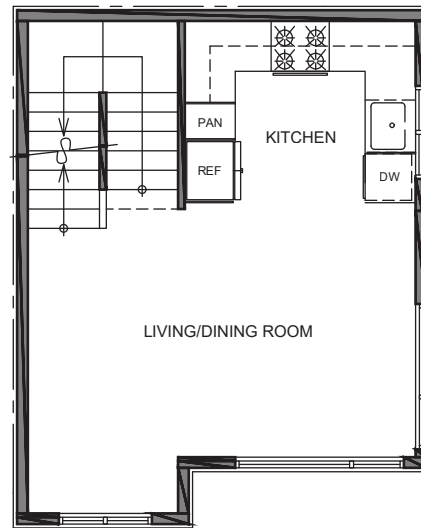

3727 Unit E

Level 1

Level 2

Level 3

Roof Deck

3727 S Dawson St. Seattle, WA 98118
1137 SF | 2 Beds | 1.75 Baths | Open Concept | Rooftop Deck

Floor plans are provided for illustrative and general informational purposes only. In a continuing effort to improve our products and designs, final construction elevations, square footages, floor plan layouts and/or materials and colors may vary. Buyer to verify all information to their own satisfaction.