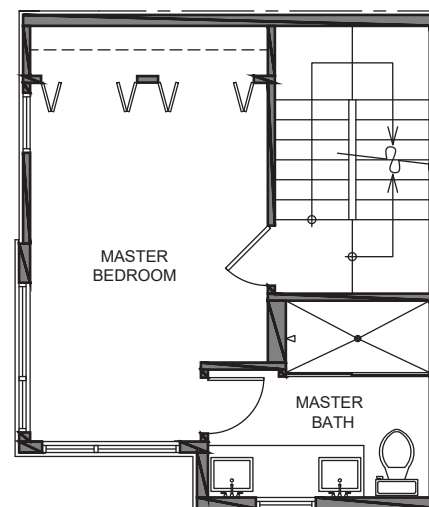

3727 Unit F

Level 1

Level 2

Level 3

Roof Deck

3727 S Dawson St. Seattle, WA 98118  
1078 SF | 2 Beds | 1.75 Baths | Open Concept | Rooftop Deck

Floor plans are provided for illustrative and general informational purposes only. In a continuing effort to improve our products and designs, final construction elevations, square footages, floor plan layouts and/or materials and colors may vary. Buyer to verify all information to their own satisfaction.