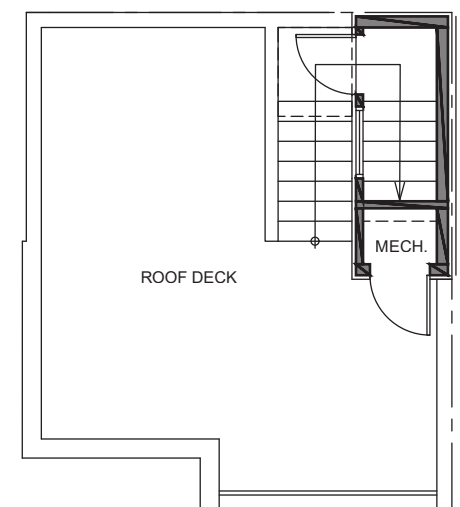

3727 Unit F

Level 1

Level 2

Level 3

Roof Deck

3727 S Dawson St. Seattle, WA 98118  
1078 SF | 2 Beds | 1.75 Baths | Open Concept | Rooftop Deck

Floor plans are provided for illustrative and general informational purposes only. In a continuing effort to improve our products and designs, final construction elevations, square footages, floor plan layouts and/or materials and colors may vary. Buyer to verify all information to their own satisfaction.