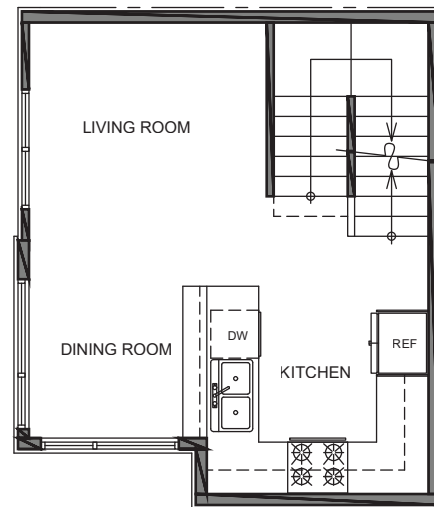

3727 Unit F

Level 1

Level 2

Level 3

Roof Deck

3727 S Dawson St. Seattle, WA 98118  
1078 SF | 2 Beds | 1.75 Baths | Open Concept | Rooftop Deck

Floor plans are provided for illustrative and general informational purposes only. In a continuing effort to improve our products and designs, final construction elevations, square footages, floor plan layouts and/or materials and colors may vary. Buyer to verify all information to their own satisfaction.