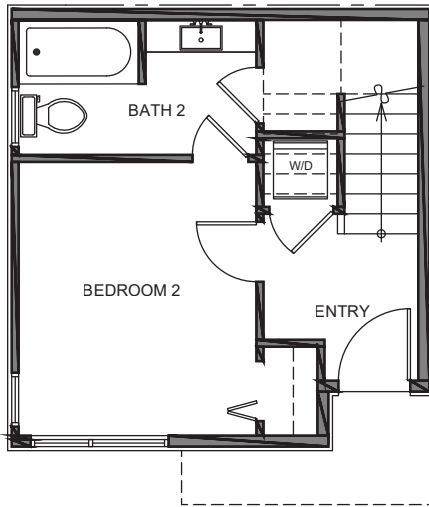

3727 Unit F

Level 1

Level 2

Level 3

Roof Deck

3727 S Dawson St. Seattle, WA 98118  
1078 SF | 2 Beds | 1.75 Baths | Open Concept | Rooftop Deck

Floor plans are provided for illustrative and general informational purposes only. In a continuing effort to improve our products and designs, final construction elevations, square footages, floor plan layouts and/or materials and colors may vary. Buyer to verify all information to their own satisfaction.