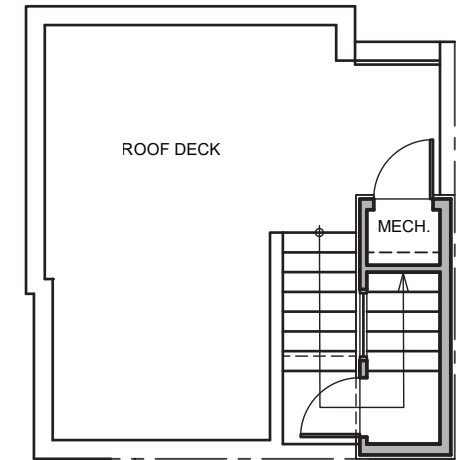

3731 Unit A

Level 1

Level 2

Level 3

Roof Deck

3731 S Dawson St. Seattle, WA 98118
1056 SF | 2 Beds | 1.75 Baths | Open Concept | Rooftop Deck

Floor plans are provided for illustrative and general informational purposes only. In a continuing effort to improve our products and designs, final construction elevations, square footages, floor plan layouts and/or materials and colors may vary. Buyer to verify all information to their own satisfaction.