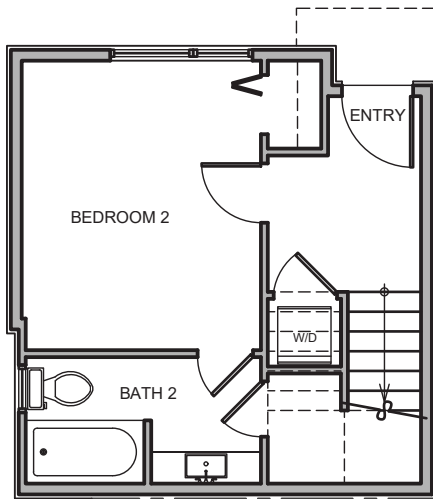

3731 Unit A

Level 1

Level 2

Level 3

Roof Deck

3731 S Dawson St. Seattle, WA 98118
1056 SF | 2 Beds | 1.75 Baths | Open Concept | Rooftop Deck

Floor plans are provided for illustrative and general informational purposes only. In a continuing effort to improve our products and designs, final construction elevations, square footages, floor plan layouts and/or materials and colors may vary. Buyer to verify all information to their own satisfaction.