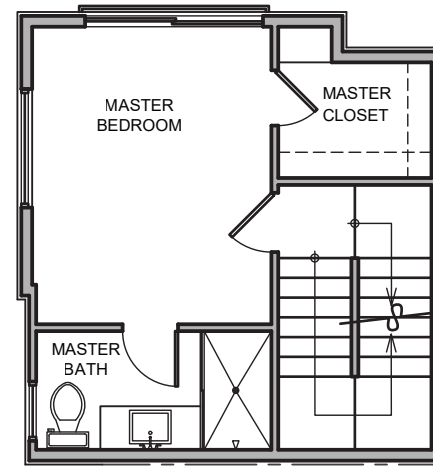

3731 Unit A

Level 1

Level 2

Level 3

Roof Deck

3731 S Dawson St. Seattle, WA 98118
1056 SF | 2 Beds | 1.75 Baths | Open Concept | Rooftop Deck

Floor plans are provided for illustrative and general informational purposes only. In a continuing effort to improve our products and designs, final construction elevations, square footages, floor plan layouts and/or materials and colors may vary. Buyer to verify all information to their own satisfaction.