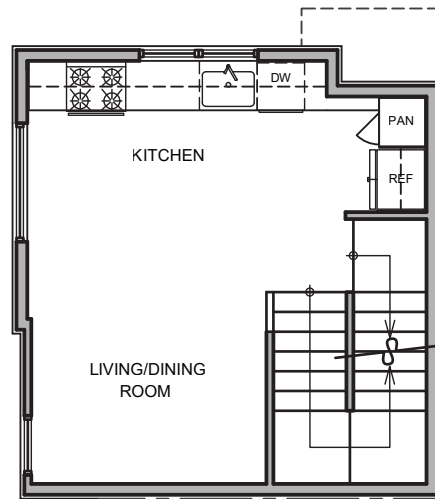

3731 Unit A

Level 1

Level 2

Level 3

Roof Deck

3731 S Dawson St. Seattle, WA 98118
1056 SF | 2 Beds | 1.75 Baths | Open Concept | Rooftop Deck

Floor plans are provided for illustrative and general informational purposes only. In a continuing effort to improve our products and designs, final construction elevations, square footages, floor plan layouts and/or materials and colors may vary. Buyer to verify all information to their own satisfaction.