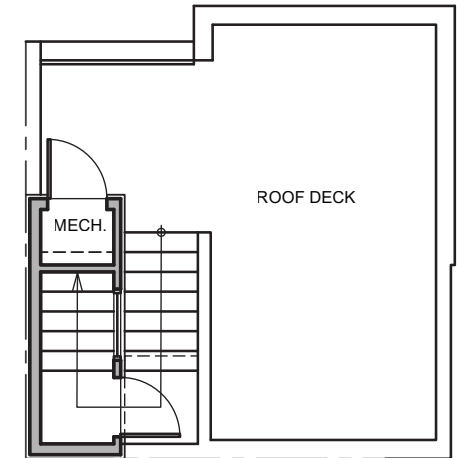

3731 Unit B

Level 1

Level 2

Level 3

Roof Deck

3731 S Dawson St. Seattle, WA 98118
1044 SF | 2 Beds | 1.75 Baths | Open Concept | Rooftop Deck

Floor plans are provided for illustrative and general informational purposes only. In a continuing effort to improve our products and designs, final construction elevations, square footages, floor plan layouts and/or materials and colors may vary. Buyer to verify all information to their own satisfaction.