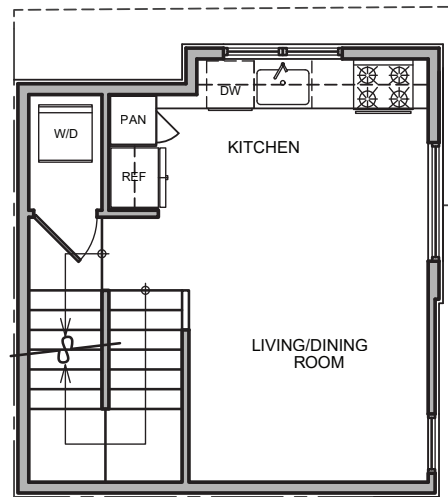

3731 Unit B

Level 1

Level 2

Level 3

Roof Deck

3731 S Dawson St. Seattle, WA 98118
1044 SF | 2 Beds | 1.75 Baths | Open Concept | Rooftop Deck

Floor plans are provided for illustrative and general informational purposes only. In a continuing effort to improve our products and designs, final construction elevations, square footages, floor plan layouts and/or materials and colors may vary. Buyer to verify all information to their own satisfaction.