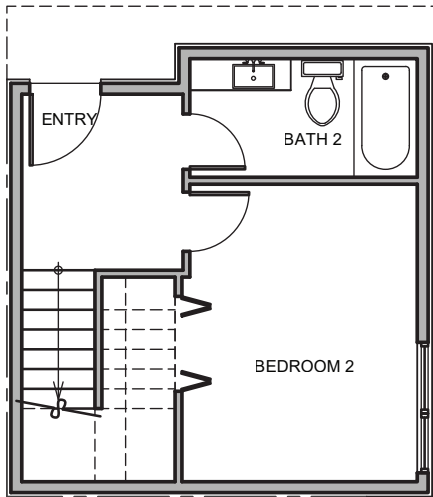

3731 Unit B

Level 1

Level 2

Level 3

Roof Deck

3731 S Dawson St. Seattle, WA 98118
1044 SF | 2 Beds | 1.75 Baths | Open Concept | Rooftop Deck

Floor plans are provided for illustrative and general informational purposes only. In a continuing effort to improve our products and designs, final construction elevations, square footages, floor plan layouts and/or materials and colors may vary. Buyer to verify all information to their own satisfaction.