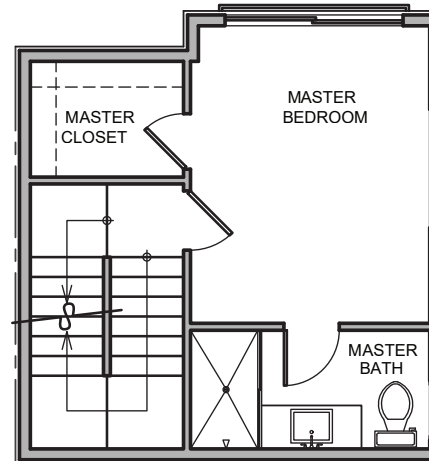

3731 Unit B

Level 1

Level 2

Level 3

Roof Deck

3731 S Dawson St. Seattle, WA 98118
1044 SF | 2 Beds | 1.75 Baths | Open Concept | Rooftop Deck

Floor plans are provided for illustrative and general informational purposes only. In a continuing effort to improve our products and designs, final construction elevations, square footages, floor plan layouts and/or materials and colors may vary. Buyer to verify all information to their own satisfaction.