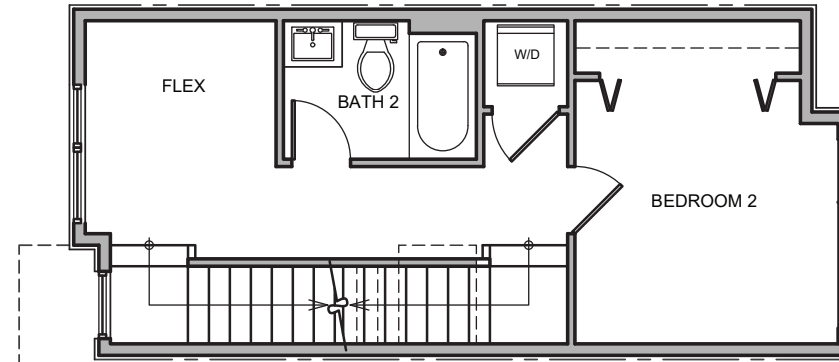

3731 Unit D

Level 1

Level 2

Level 3

Roof Deck

3731 S Dawson St. Seattle, WA 98118
1349 SF | 2 Beds | 1.75 Baths | Flex Room | Rooftop Deck

Floor plans are provided for illustrative and general informational purposes only. In a continuing effort to improve our products and designs, final construction elevations, square footages, floor plan layouts and/or materials and colors may vary. Buyer to verify all information to their own satisfaction.