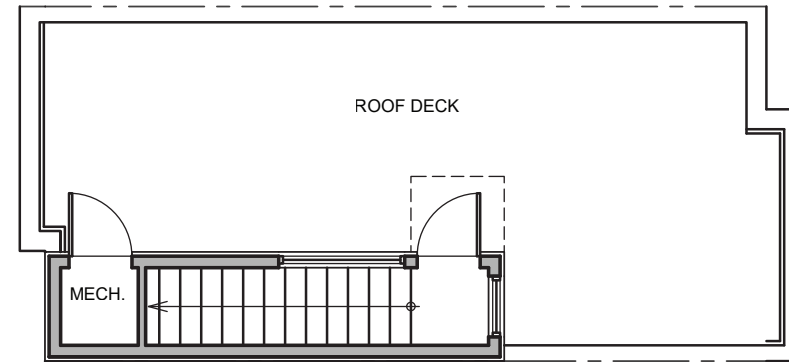

3731 Unit D

Level 1

Level 2

Level 3

Roof Deck

3731 S Dawson St. Seattle, WA 98118
1349 SF | 2 Beds | 1.75 Baths | Flex Room | Rooftop Deck

Floor plans are provided for illustrative and general informational purposes only. In a continuing effort to improve our products and designs, final construction elevations, square footages, floor plan layouts and/or materials and colors may vary. Buyer to verify all information to their own satisfaction.