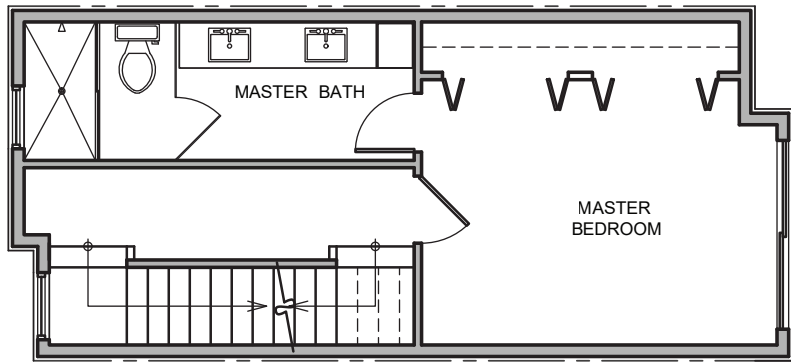

3731 Unit D

Level 1

Level 2

Level 3

Roof Deck

3731 S Dawson St. Seattle, WA 98118
1349 SF | 2 Beds | 1.75 Baths | Flex Room | Rooftop Deck

Floor plans are provided for illustrative and general informational purposes only. In a continuing effort to improve our products and designs, final construction elevations, square footages, floor plan layouts and/or materials and colors may vary. Buyer to verify all information to their own satisfaction.