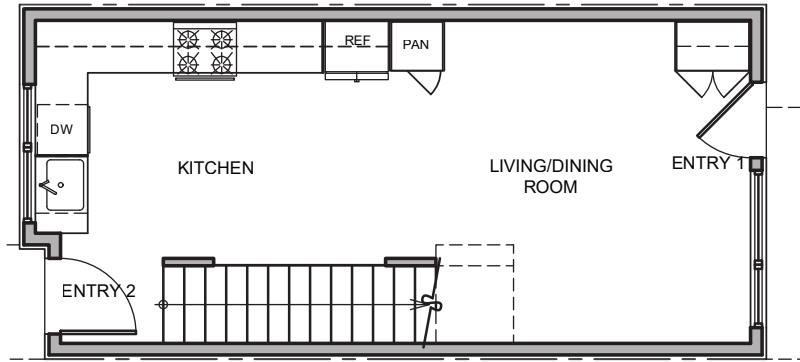

3731 Unit D

Level 1

Level 2

Level 3

Roof Deck

3731 S Dawson St. Seattle, WA 98118
1349 SF | 2 Beds | 1.75 Baths | Flex Room | Rooftop Deck

Floor plans are provided for illustrative and general informational purposes only. In a continuing effort to improve our products and designs, final construction elevations, square footages, floor plan layouts and/or materials and colors may vary. Buyer to verify all information to their own satisfaction.