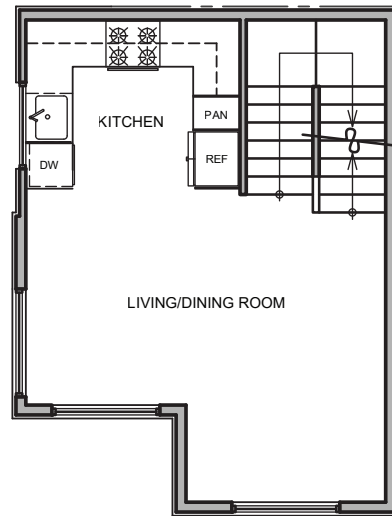

3731 Unit E

Level 1

Level 2

Level 3

Roof Deck

3731 S Dawson St. Seattle, WA 98118
1156 SF | 2 Beds | 1.75 Baths | Open Concept | Rooftop Deck

Floor plans are provided for illustrative and general informational purposes only. In a continuing effort to improve our products and designs, final construction elevations, square footages, floor plan layouts and/or materials and colors may vary. Buyer to verify all information to their own satisfaction.