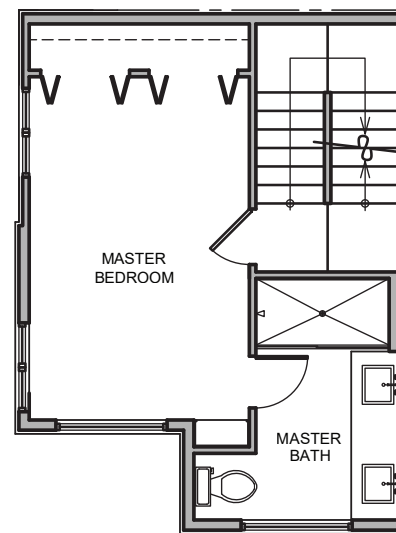

3731 Unit E

Level 1

Level 2

Level 3

Roof Deck

3731 S Dawson St. Seattle, WA 98118
1156 SF | 2 Beds | 1.75 Baths | Open Concept | Rooftop Deck

Floor plans are provided for illustrative and general informational purposes only. In a continuing effort to improve our products and designs, final construction elevations, square footages, floor plan layouts and/or materials and colors may vary. Buyer to verify all information to their own satisfaction.