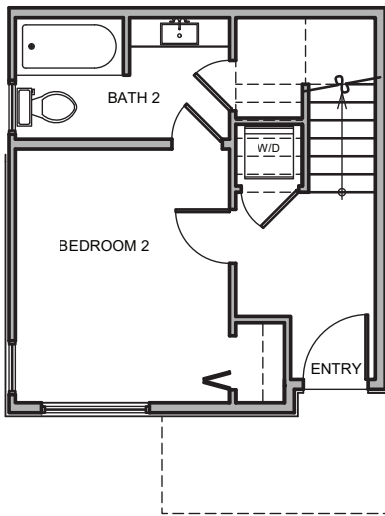

3731 Unit E

Level 1

Level 2

Level 3

Roof Deck

3731 S Dawson St. Seattle, WA 98118
1156 SF | 2 Beds | 1.75 Baths | Open Concept | Rooftop Deck

Floor plans are provided for illustrative and general informational purposes only. In a continuing effort to improve our products and designs, final construction elevations, square footages, floor plan layouts and/or materials and colors may vary. Buyer to verify all information to their own satisfaction.