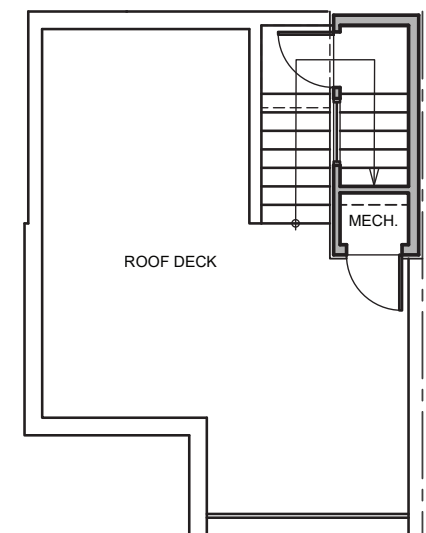

3731 Unit E

Level 1

Level 2

Level 3

Roof Deck

3731 S Dawson St. Seattle, WA 98118
1156 SF | 2 Beds | 1.75 Baths | Open Concept | Rooftop Deck

Floor plans are provided for illustrative and general informational purposes only. In a continuing effort to improve our products and designs, final construction elevations, square footages, floor plan layouts and/or materials and colors may vary. Buyer to verify all information to their own satisfaction.