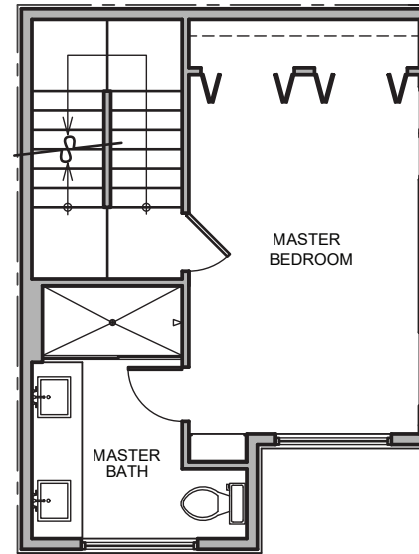

3731 Unit F

Level 1

Level 2

Level 3

Roof Deck

3731 S Dawson St. Seattle, WA 98118
1156 SF | 2 Beds | 1.75 Baths | Open Concept | Rooftop Deck

Floor plans are provided for illustrative and general informational purposes only. In a continuing effort to improve our products and designs, final construction elevations, square footages, floor plan layouts and/or materials and colors may vary. Buyer to verify all information to their own satisfaction.