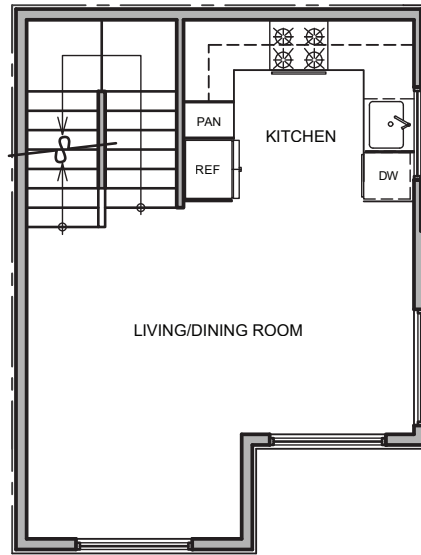

3731 Unit F

Level 1

Level 2

Level 3

Roof Deck

3731 S Dawson St. Seattle, WA 98118
1156 SF | 2 Beds | 1.75 Baths | Open Concept | Rooftop Deck

Floor plans are provided for illustrative and general informational purposes only. In a continuing effort to improve our products and designs, final construction elevations, square footages, floor plan layouts and/or materials and colors may vary. Buyer to verify all information to their own satisfaction.