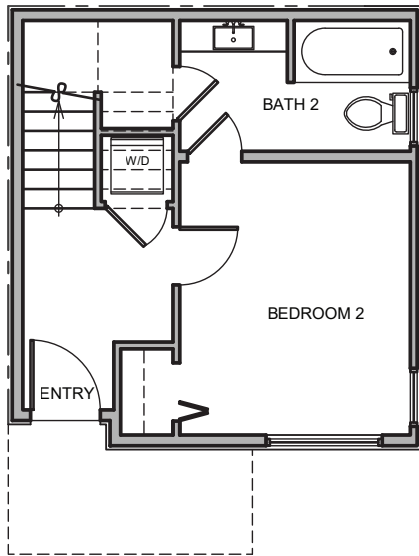

3731 Unit F

Level 1

Level 2

Level 3

Roof Deck

3731 S Dawson St. Seattle, WA 98118
1156 SF | 2 Beds | 1.75 Baths | Open Concept | Rooftop Deck

Floor plans are provided for illustrative and general informational purposes only. In a continuing effort to improve our products and designs, final construction elevations, square footages, floor plan layouts and/or materials and colors may vary. Buyer to verify all information to their own satisfaction.