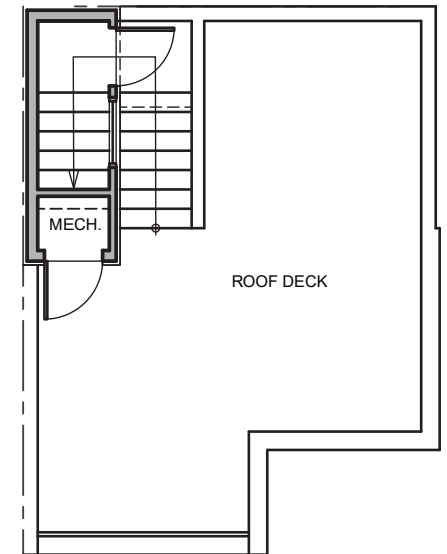

3731 Unit F

Level 1

Level 2

Level 3

Roof Deck

3731 S Dawson St. Seattle, WA 98118
1156 SF | 2 Beds | 1.75 Baths | Open Concept | Rooftop Deck

Floor plans are provided for illustrative and general informational purposes only. In a continuing effort to improve our products and designs, final construction elevations, square footages, floor plan layouts and/or materials and colors may vary. Buyer to verify all information to their own satisfaction.