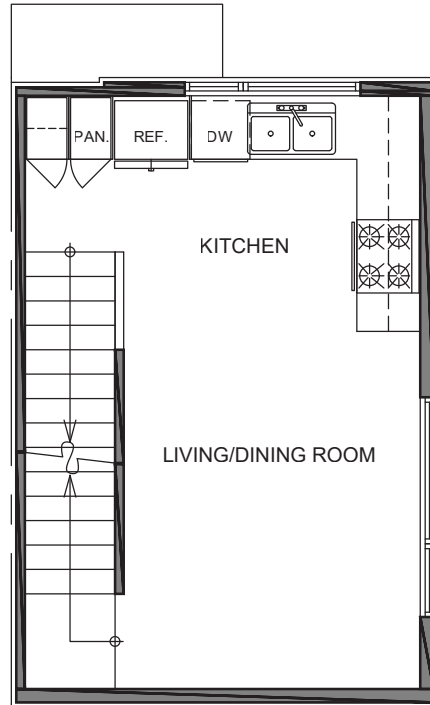

3733 Unit A

Level 1

Level 2

Level 3

Roof Deck

3733 S Dawson St. Seattle, WA 98118  
959 SF | 2 Beds | 1.5 Baths | Rooftop Deck

Floor plans are provided for illustrative and general informational purposes only. In a continuing effort to improve our products and designs, final construction elevations, square footages, floor plan layouts and/or materials and colors may vary. Buyer to verify all information to their own satisfaction.