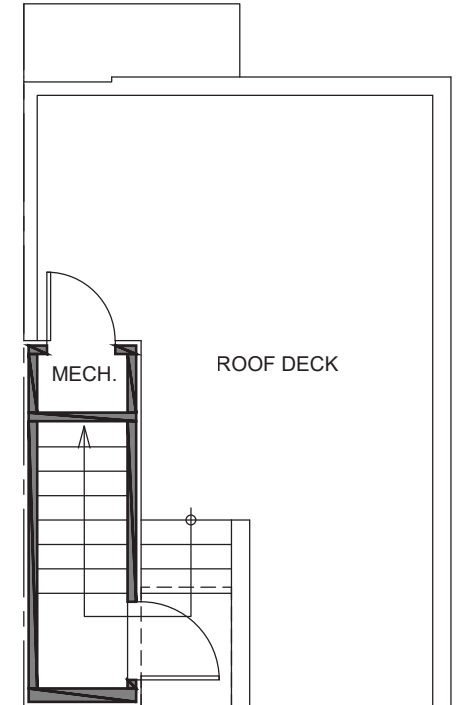

3733 Unit A

Level 1

Level 2

Level 3

Roof Deck

3733 S Dawson St. Seattle, WA 98118  
959 SF | 2 Beds | 1.5 Baths | Rooftop Deck

Floor plans are provided for illustrative and general informational purposes only. In a continuing effort to improve our products and designs, final construction elevations, square footages, floor plan layouts and/or materials and colors may vary. Buyer to verify all information to their own satisfaction.