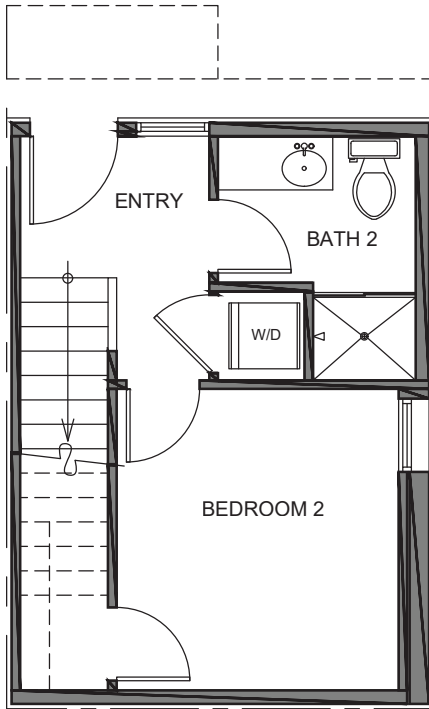

3733 Unit A

Level 1

Level 2

Level 3

Roof Deck

3733 S Dawson St. Seattle, WA 98118  
959 SF | 2 Beds | 1.5 Baths | Rooftop Deck

Floor plans are provided for illustrative and general informational purposes only. In a continuing effort to improve our products and designs, final construction elevations, square footages, floor plan layouts and/or materials and colors may vary. Buyer to verify all information to their own satisfaction.