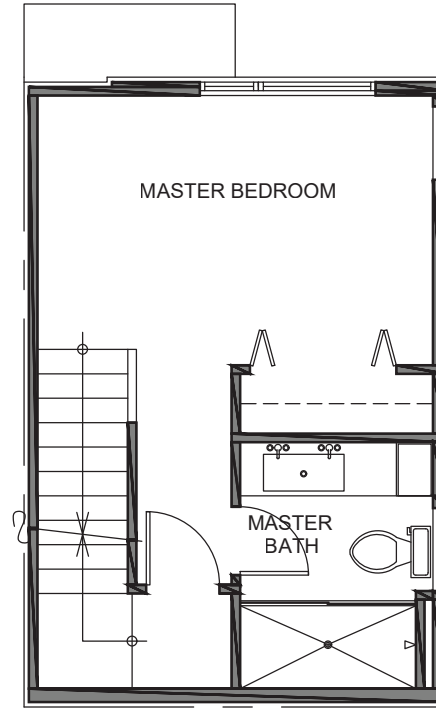

3733 Unit A

Level 1

Level 2

Level 3

Roof Deck

3733 S Dawson St. Seattle, WA 98118  
959 SF | 2 Beds | 1.5 Baths | Rooftop Deck

Floor plans are provided for illustrative and general informational purposes only. In a continuing effort to improve our products and designs, final construction elevations, square footages, floor plan layouts and/or materials and colors may vary. Buyer to verify all information to their own satisfaction.