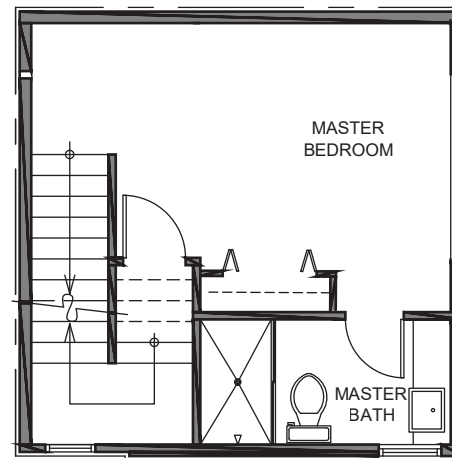

3733 Unit B

Level 1

Level 2

Level 3

Roof Deck

3733 S Dawson St. Seattle, WA 98118  
978 SF | 2 Beds | 1.75 Baths | Open Concept | Rooftop Deck

Floor plans are provided for illustrative and general informational purposes only. In a continuing effort to improve our products and designs, final construction elevations, square footages, floor plan layouts and/or materials and colors may vary. Buyer to verify all information to their own satisfaction.