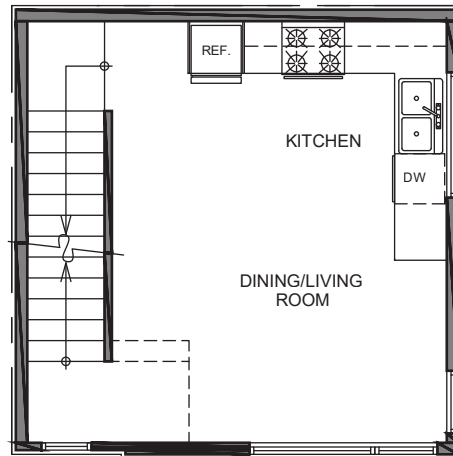

3733 Unit B

Level 1

Level 2

Level 3

Roof Deck

3733 S Dawson St. Seattle, WA 98118  
978 SF | 2 Beds | 1.75 Baths | Open Concept | Rooftop Deck

Floor plans are provided for illustrative and general informational purposes only. In a continuing effort to improve our products and designs, final construction elevations, square footages, floor plan layouts and/or materials and colors may vary. Buyer to verify all information to their own satisfaction.