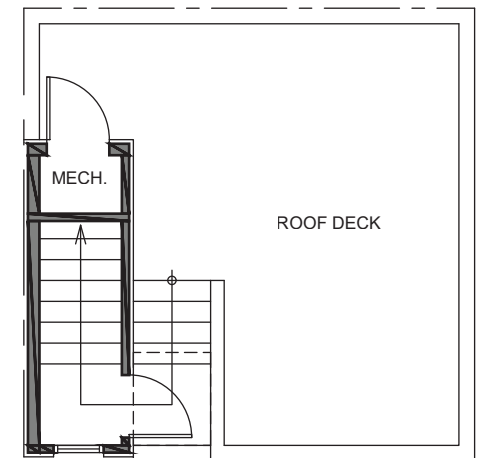

3733 Unit B

Level 1

Level 2

Level 3

Roof Deck

3733 S Dawson St. Seattle, WA 98118  
978 SF | 2 Beds | 1.75 Baths | Open Concept | Rooftop Deck

Floor plans are provided for illustrative and general informational purposes only. In a continuing effort to improve our products and designs, final construction elevations, square footages, floor plan layouts and/or materials and colors may vary. Buyer to verify all information to their own satisfaction.