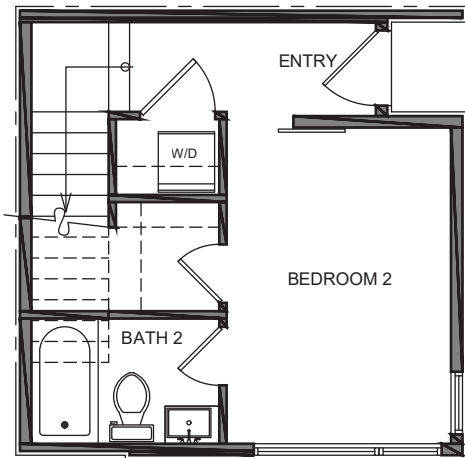

3733 Unit B

Level 1

Level 2

Level 3

Roof Deck

3733 S Dawson St. Seattle, WA 98118  
978 SF | 2 Beds | 1.75 Baths | Open Concept | Rooftop Deck

Floor plans are provided for illustrative and general informational purposes only. In a continuing effort to improve our products and designs, final construction elevations, square footages, floor plan layouts and/or materials and colors may vary. Buyer to verify all information to their own satisfaction.