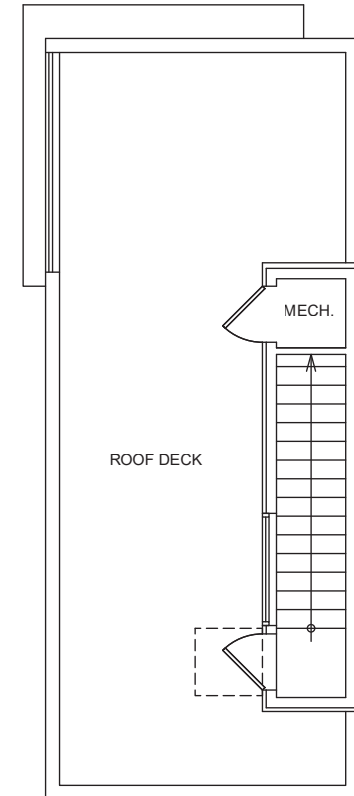

3735

Level 1

Level 2

Level 3

Roof Deck

3735 S Dawson St. Seattle, WA 98118
1281 SF | 2 Beds | 1.75 Baths | Bonus | One Car Garage | Rooftop Deck

Floor plans are provided for illustrative and general informational purposes only. In a continuing effort to improve our products and designs, final construction elevations, square footages, floor plan layouts and/or materials and colors may vary. Buyer to verify all information to their own satisfaction.