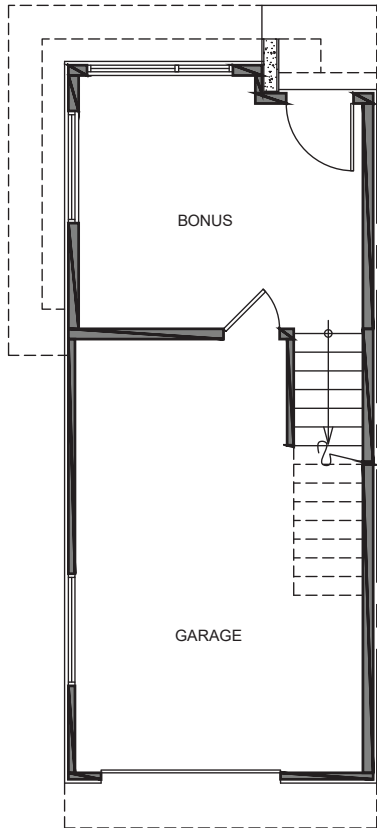

3735

Level 1

Level 2

Level 3

Roof Deck

3735 S Dawson St. Seattle, WA 98118
1281 SF | 2 Beds | 1.75 Baths | Bonus | One Car Garage | Rooftop Deck

Floor plans are provided for illustrative and general informational purposes only. In a continuing effort to improve our products and designs, final construction elevations, square footages, floor plan layouts and/or materials and colors may vary. Buyer to verify all information to their own satisfaction.