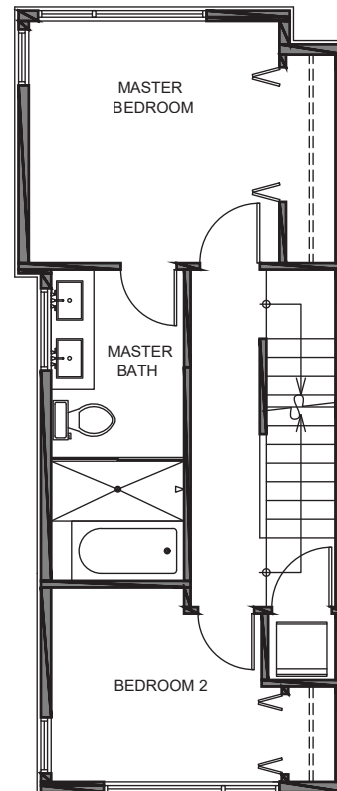

3735

Level 1

Level 2

Level 3

Roof Deck

3735 S Dawson St. Seattle, WA 98118
1281 SF | 2 Beds | 1.75 Baths | Bonus | One Car Garage | Rooftop Deck

Floor plans are provided for illustrative and general informational purposes only. In a continuing effort to improve our products and designs, final construction elevations, square footages, floor plan layouts and/or materials and colors may vary. Buyer to verify all information to their own satisfaction.