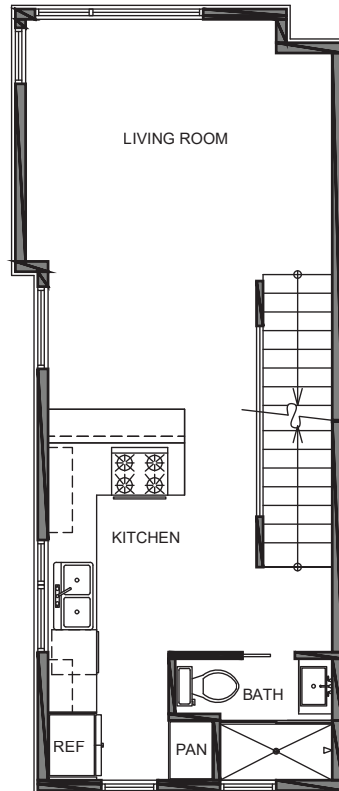

3735

Level 1

Level 2

Level 3

Roof Deck

3735 S Dawson St. Seattle, WA 98118
1281 SF | 2 Beds | 1.75 Baths | Bonus | One Car Garage | Rooftop Deck

Floor plans are provided for illustrative and general informational purposes only. In a continuing effort to improve our products and designs, final construction elevations, square footages, floor plan layouts and/or materials and colors may vary. Buyer to verify all information to their own satisfaction.