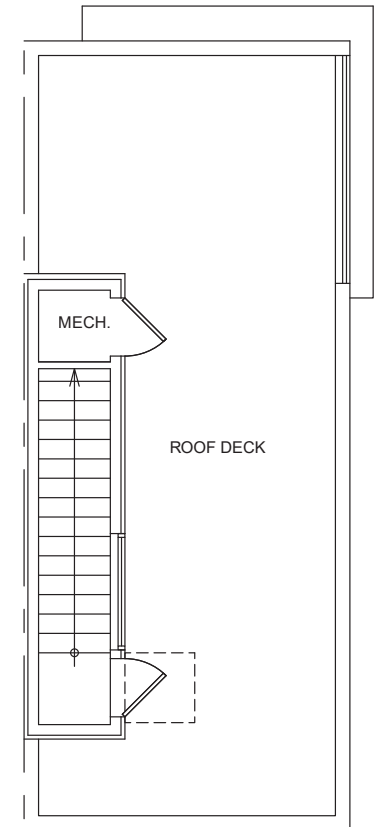

3737

Level 1

Level 2

Level 3

Roof Deck

3737 S Dawson St. Seattle, WA 98118
1281 SF | 2 Beds | 1.75 Baths | Bonus | One Car Garage | Rooftop Deck

Floor plans are provided for illustrative and general informational purposes only. In a continuing effort to improve our products and designs, final construction elevations, square footages, floor plan layouts and/or materials and colors may vary. Buyer to verify all information to their own satisfaction.