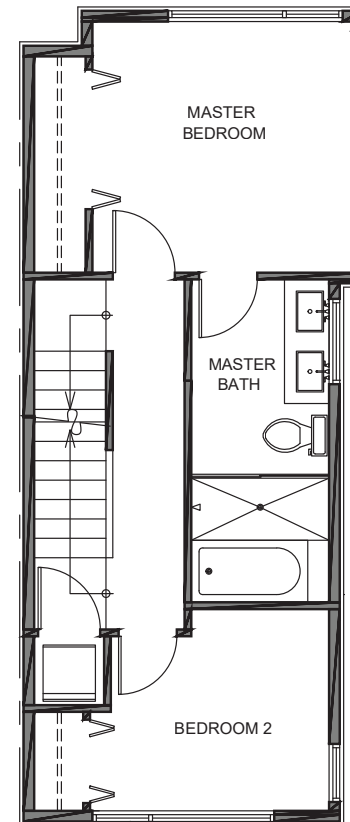

3737

Level 1

Level 2

Level 3

Roof Deck

3737 S Dawson St. Seattle, WA 98118
1281 SF | 2 Beds | 1.75 Baths | Bonus | One Car Garage | Rooftop Deck

Floor plans are provided for illustrative and general informational purposes only. In a continuing effort to improve our products and designs, final construction elevations, square footages, floor plan layouts and/or materials and colors may vary. Buyer to verify all information to their own satisfaction.