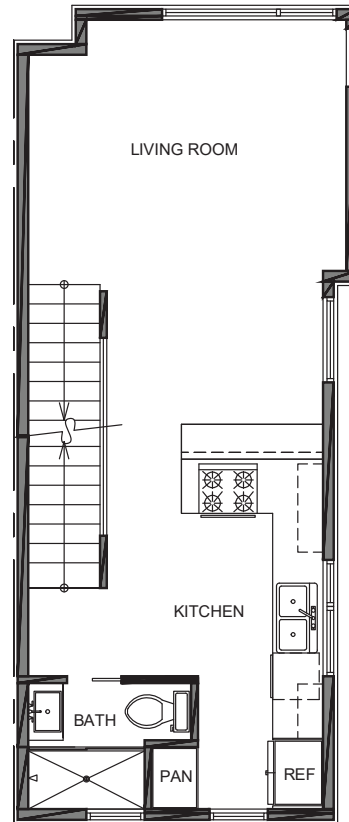

3737

Level 1

Level 2

Level 3

Roof Deck

3737 S Dawson St. Seattle, WA 98118
1281 SF | 2 Beds | 1.75 Baths | Bonus | One Car Garage | Rooftop Deck

Floor plans are provided for illustrative and general informational purposes only. In a continuing effort to improve our products and designs, final construction elevations, square footages, floor plan layouts and/or materials and colors may vary. Buyer to verify all information to their own satisfaction.