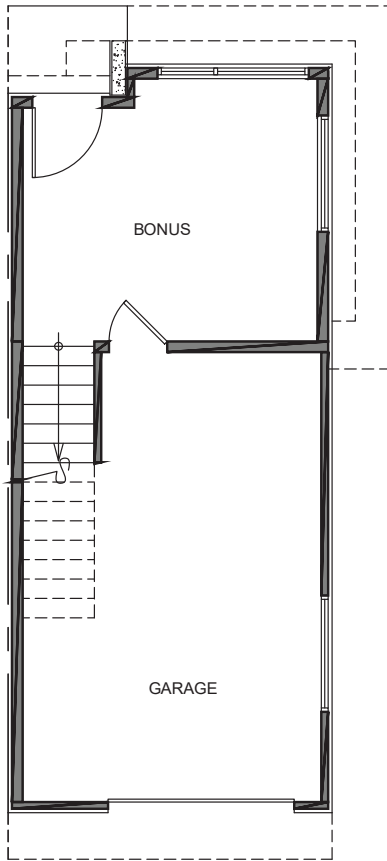

3737

Level 1

Level 2

Level 3

Roof Deck

3737 S Dawson St. Seattle, WA 98118
1281 SF | 2 Beds | 1.75 Baths | Bonus | One Car Garage | Rooftop Deck

Floor plans are provided for illustrative and general informational purposes only. In a continuing effort to improve our products and designs, final construction elevations, square footages, floor plan layouts and/or materials and colors may vary. Buyer to verify all information to their own satisfaction.