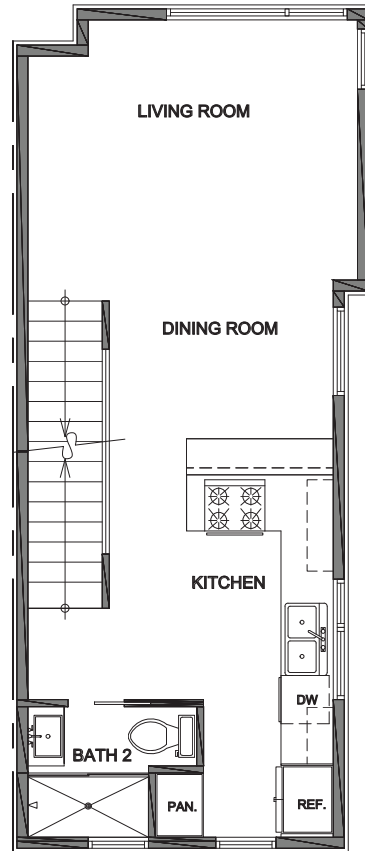

3741

Level 1

Level 2

Level 3

Roof Deck

3741 S Dawson St. Seattle, WA 98118  
1281 SF | 2 Beds | 1.75 Baths | Bonus | Rooftop Deck

Floor plans are provided for illustrative and general informational purposes only. In a continuing effort to improve our products and designs, final construction elevations, square footages, floor plan layouts and/or materials and colors may vary. Buyer to verify all information to their own satisfaction.

Habitat for the Modern Life Form.