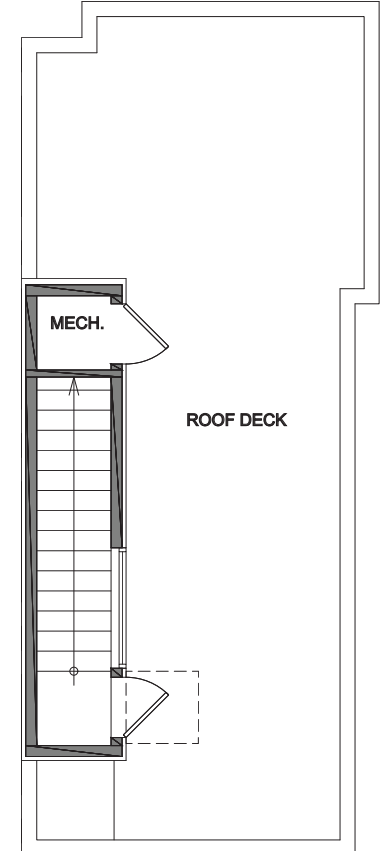

3741

Level 1

Level 2

Level 3

Roof Deck

3741 S Dawson St. Seattle, WA 98118  
1281 SF | 2 Beds | 1.75 Baths | Bonus | Rooftop Deck

Floor plans are provided for illustrative and general informational purposes only. In a continuing effort to improve our products and designs, final construction elevations, square footages, floor plan layouts and/or materials and colors may vary. Buyer to verify all information to their own satisfaction.