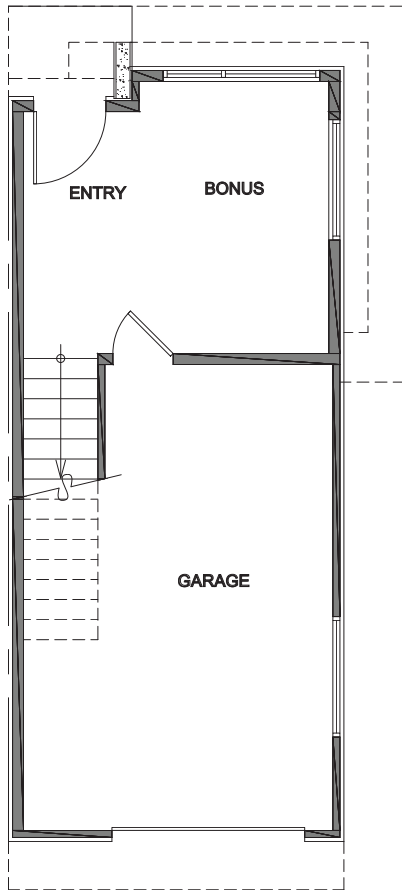

3741

Level 1

Level 2

Level 3

Roof Deck

3741 S Dawson St. Seattle, WA 98118  
1281 SF | 2 Beds | 1.75 Baths | Bonus | Rooftop Deck

Floor plans are provided for illustrative and general informational purposes only. In a continuing effort to improve our products and designs, final construction elevations, square footages, floor plan layouts and/or materials and colors may vary. Buyer to verify all information to their own satisfaction.