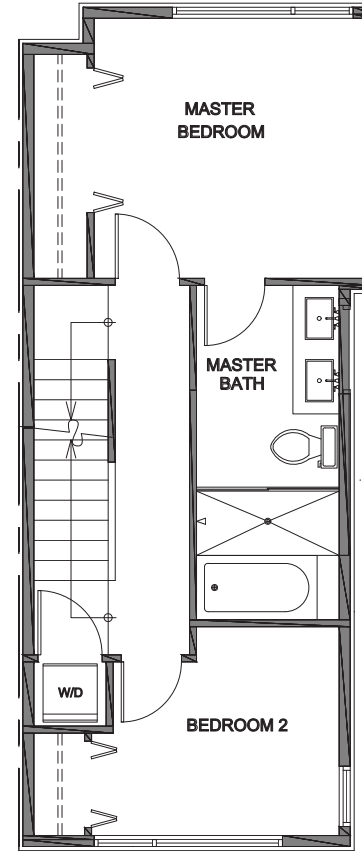

3741

Level 1

Level 2

Level 3

Roof Deck

3741 S Dawson St. Seattle, WA 98118  
1281 SF | 2 Beds | 1.75 Baths | Bonus | Rooftop Deck

Floor plans are provided for illustrative and general informational purposes only. In a continuing effort to improve our products and designs, final construction elevations, square footages, floor plan layouts and/or materials and colors may vary. Buyer to verify all information to their own satisfaction.

Habitat for the Modern Life Form.