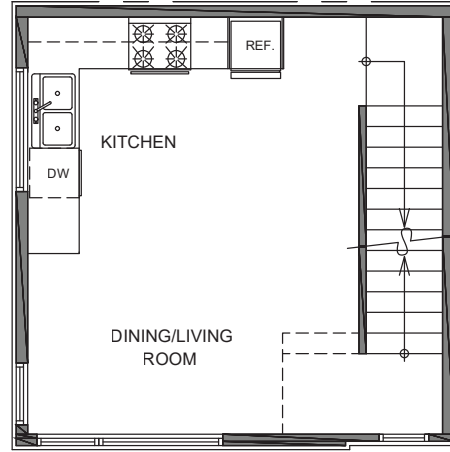

3745

Level 1

Level 2

Level 3

Roof Deck

3745 S Dawson St. Seattle, WA 98118
1005 SF | 2 Beds | 1.75 Baths

Floor plans are provided for illustrative and general informational purposes only. In a continuing effort to improve our products and designs, final construction elevations, square footages, floor plan layouts and/or materials and colors may vary. Buyer to verify all information to their own satisfaction.

Habitat for the Modern Life Form.