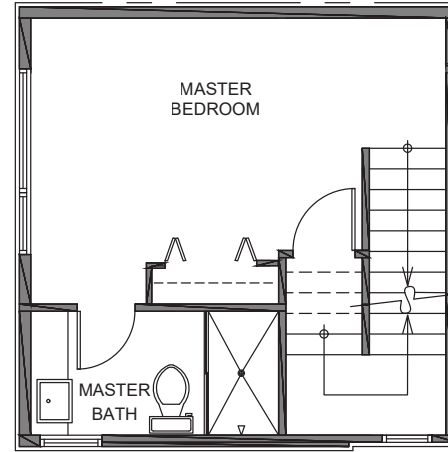

3745

Level 1

Level 2

Level 3

Roof Deck

3745 S Dawson St. Seattle, WA 98118
1005 SF | 2 Beds | 1.75 Baths

Floor plans are provided for illustrative and general informational purposes only. In a continuing effort to improve our products and designs, final construction elevations, square footages, floor plan layouts and/or materials and colors may vary. Buyer to verify all information to their own satisfaction.

Habitat for the Modern Life Form.