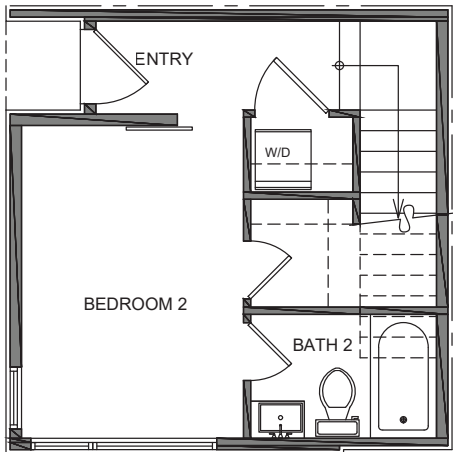

3745

Level 1

Level 2

Level 3

Roof Deck

3745 S Dawson St. Seattle, WA 98118
1005 SF | 2 Beds | 1.75 Baths

Floor plans are provided for illustrative and general informational purposes only. In a continuing effort to improve our products and designs, final construction elevations, square footages, floor plan layouts and/or materials and colors may vary. Buyer to verify all information to their own satisfaction.

Habitat for the Modern Life Form.