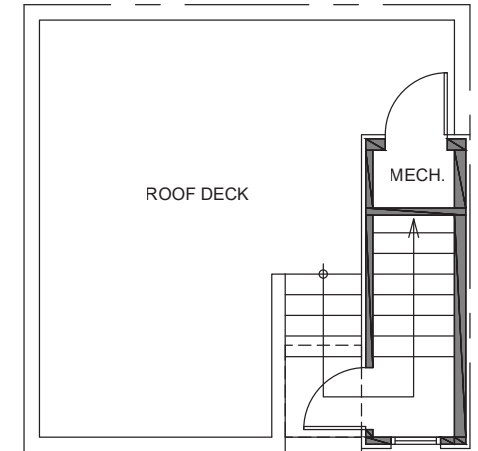

3745

Level 1

Level 2

Level 3

Roof Deck

3745 S Dawson St. Seattle, WA 98118
1005 SF | 2 Beds | 1.75 Baths

Floor plans are provided for illustrative and general informational purposes only. In a continuing effort to improve our products and designs, final construction elevations, square footages, floor plan layouts and/or materials and colors may vary. Buyer to verify all information to their own satisfaction.