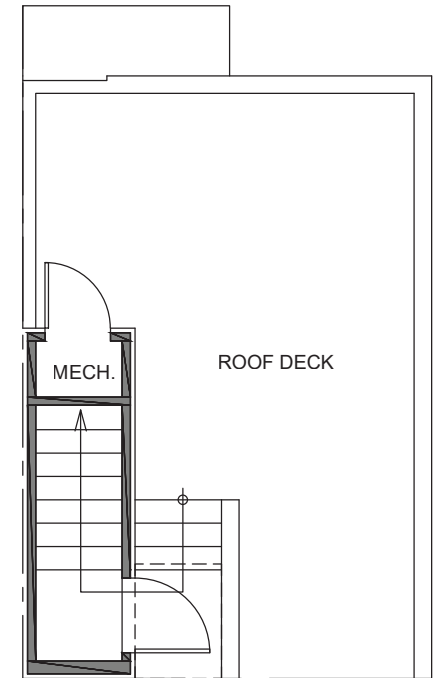

3749

Level 1

Level 2

Level 3

Roof Deck

3749 S Dawson St. Seattle, WA 98118  
959 SF | 2 Beds | 1.5 Baths

 Floor plans are provided for illustrative and general informational purposes only. In a continuing effort to improve our products and designs, final construction elevations, square footages, floor plan layouts and/or materials and colors may vary. Buyer to verify all information to their own satisfaction.