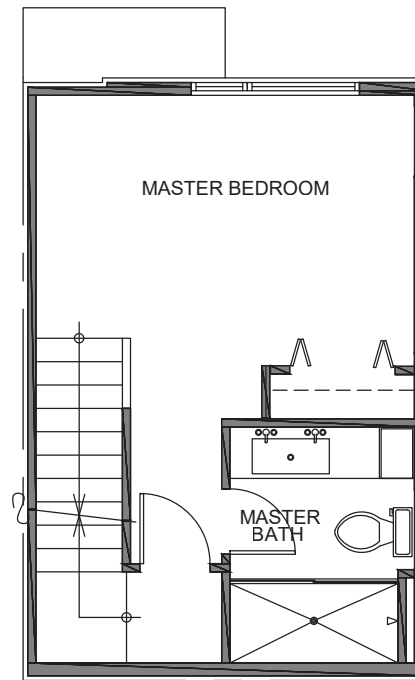

3749

Level 1

Level 2

Level 3

Roof Deck

3749 S Dawson St. Seattle, WA 98118  
959 SF | 2 Beds | 1.5 Baths

 Floor plans are provided for illustrative and general informational purposes only. In a continuing effort to improve our products and designs, final construction elevations, square footages, floor plan layouts and/or materials and colors may vary. Buyer to verify all information to their own satisfaction.

  
shelter | HOMES

Habitat for the Modern Life Form.