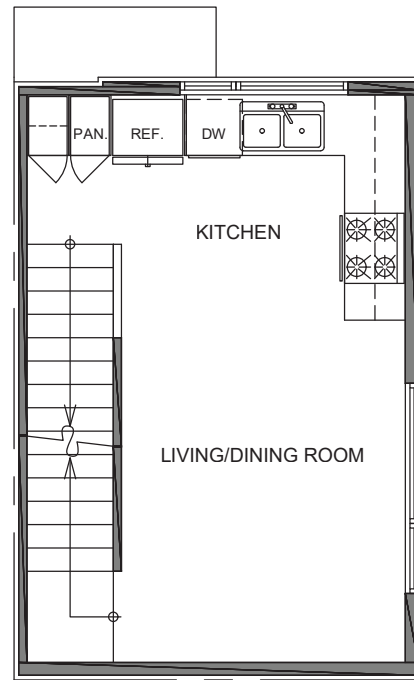

3749

Level 1

Level 2

Level 3

Roof Deck

3749 S Dawson St. Seattle, WA 98118  
959 SF | 2 Beds | 1.5 Baths

 Floor plans are provided for illustrative and general informational purposes only. In a continuing effort to improve our products and designs, final construction elevations, square footages, floor plan layouts and/or materials and colors may vary. Buyer to verify all information to their own satisfaction.

  
shelter | HOMES

Habitat for the Modern Life Form.