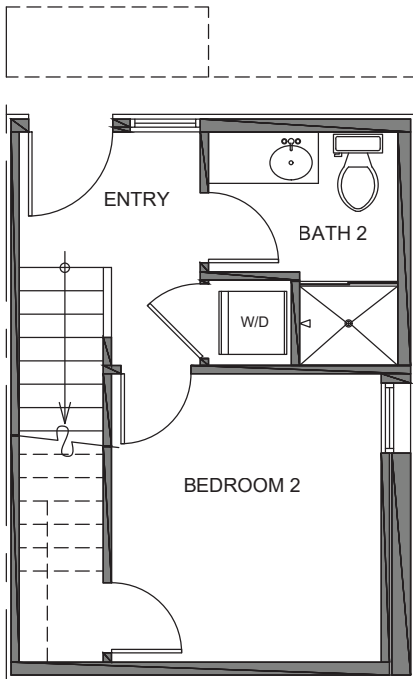

3749

Level 1

Level 2

Level 3

Roof Deck

3749 S Dawson St. Seattle, WA 98118  
959 SF | 2 Beds | 1.5 Baths

 Floor plans are provided for illustrative and general informational purposes only. In a continuing effort to improve our products and designs, final construction elevations, square footages, floor plan layouts and/or materials and colors may vary. Buyer to verify all information to their own satisfaction.

  
shelter | HOMES

Habitat for the Modern Life Form.