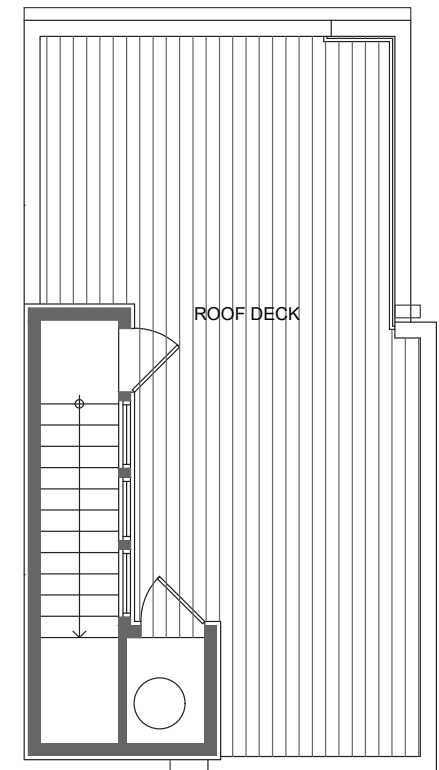

Level 1

Level 2

Level 3

Rooftop

714 11th Ave E Seattle, WA 98102

1319 SF | 3 Beds | 1.75 Baths

Floor plans are provided for illustrative and general informational purposes only. In a continuing effort to improve our products and designs, final construction elevations, square footages, floor plan layouts and/or materials and colors may vary. Buyer to verify all information to their own satisfaction.

Habitat for the Modern Life Form.