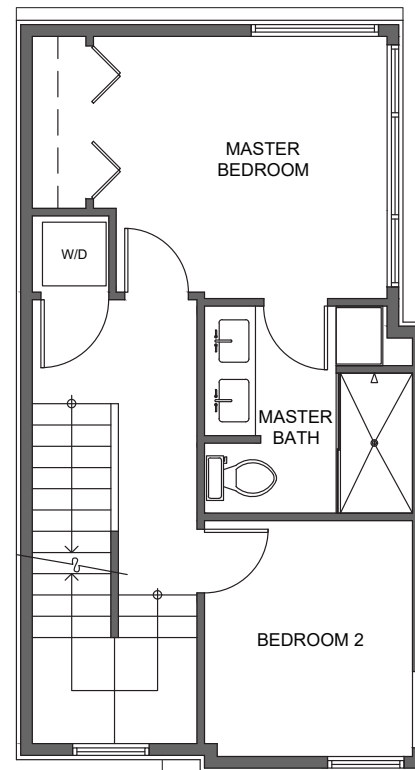

Level 1

Level 2

Level 3

Rooftop

714 11th Ave E Seattle, WA 98102

1319 SF | 3 Beds | 1.75 Baths

Floor plans are provided for illustrative and general informational purposes only. In a continuing effort to improve our products and designs, final construction elevations, square footages, floor plan layouts and/or materials and colors may vary. Buyer to verify all information to their own satisfaction.

Habitat for the Modern Life Form.