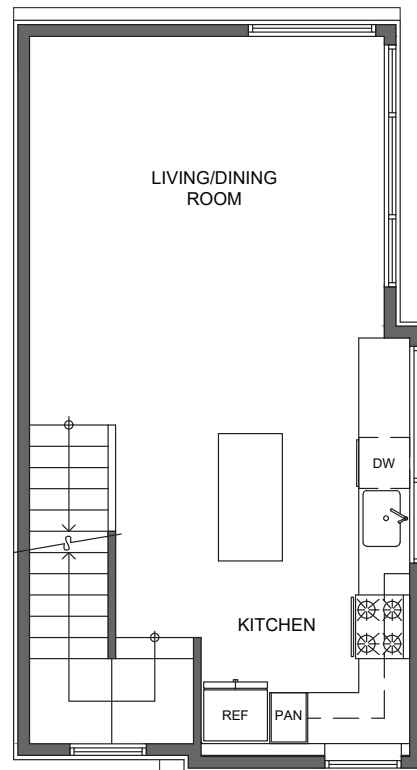

Level 1

Level 2

Level 3

Rooftop

714 11th Ave E Seattle, WA 98102

1319 SF | 3 Beds | 1.75 Baths

Floor plans are provided for illustrative and general informational purposes only. In a continuing effort to improve our products and designs, final construction elevations, square footages, floor plan layouts and/or materials and colors may vary. Buyer to verify all information to their own satisfaction.

Habitat for the Modern Life Form.