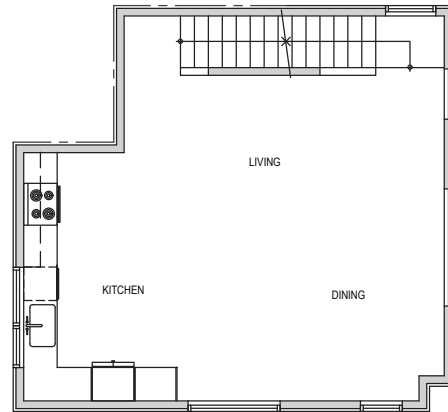

1715, Unit 1

Level 1

Level 2

Level 3

Roof Deck

1715 14th Ave, Seattle, WA 98122

1496 sf | 3 beds | 2.5 baths | 1 car garage

 Floor plans are provided for illustrative and general informational purposes only. In a continuing effort to improve our products and designs, final construction elevations, square footages, floor plan layouts and/or materials and colors may vary. Buyer to verify all information to their own satisfaction.

Habitat for the Modern Life Form.