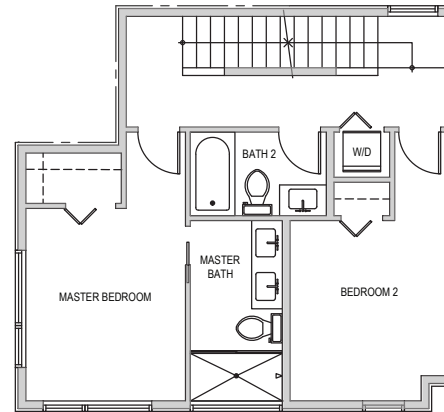

1715, Unit 1

Level 1

Level 2

Level 3

Roof Deck

1715 14th Ave, Seattle, WA 98122

1496 sf | 3 beds | 2.5 baths | 1 car garage

 Floor plans are provided for illustrative and general informational purposes only. In a continuing effort to improve our products and designs, final construction elevations, square footages, floor plan layouts and/or materials and colors may vary. Buyer to verify all information to their own satisfaction.

Habitat for the Modern Life Form.