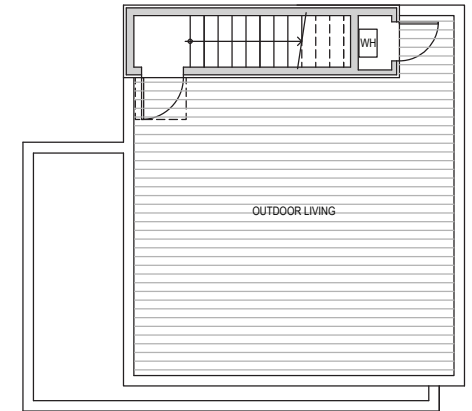

1715, Unit 1

Level 1

Level 2

Level 3

Roof Deck

1715 14th Ave, Seattle, WA 98122

1496 sf | 3 beds | 2.5 baths | 1 car garage

 Floor plans are provided for illustrative and general informational purposes only. In a continuing effort to improve our products and designs, final construction elevations, square footages, floor plan layouts and/or materials and colors may vary. Buyer to verify all information to their own satisfaction.

Habitat for the Modern Life Form.