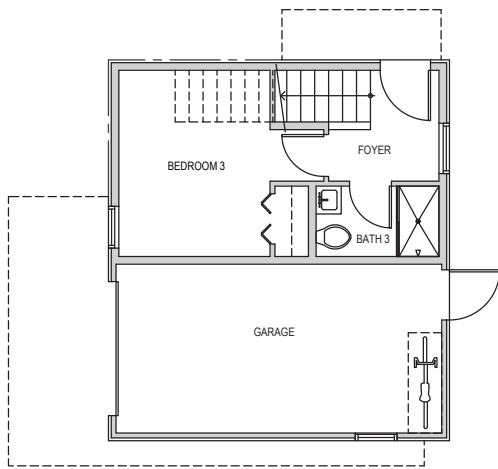

1715, Unit 1

Level 1

Level 2

Level 3

Roof Deck

1715 14th Ave, Seattle, WA 98122

1496 sf | 3 beds | 2.5 baths | 1 car garage

 Floor plans are provided for illustrative and general informational purposes only. In a continuing effort to improve our products and designs, final construction elevations, square footages, floor plan layouts and/or materials and colors may vary. Buyer to verify all information to their own satisfaction.

Habitat for the Modern Life Form.