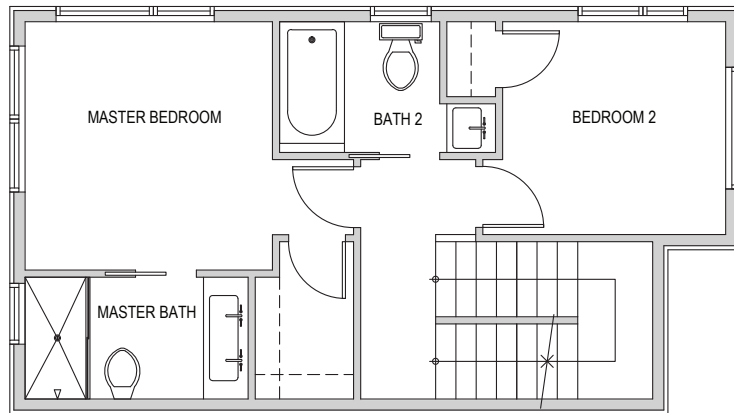

1715, Unit 3

Level 1

Level 2

Level 3

Roof Deck

1715 14th Ave, Seattle, WA 98122

1531 sf | 4 beds | 2.75 baths

 Floor plans are provided for illustrative and general informational purposes only. In a continuing effort to improve our products and designs, final construction elevations, square footages, floor plan layouts and/or materials and colors may vary. Buyer to verify all information to their own satisfaction.

Habitat for the Modern Life Form.