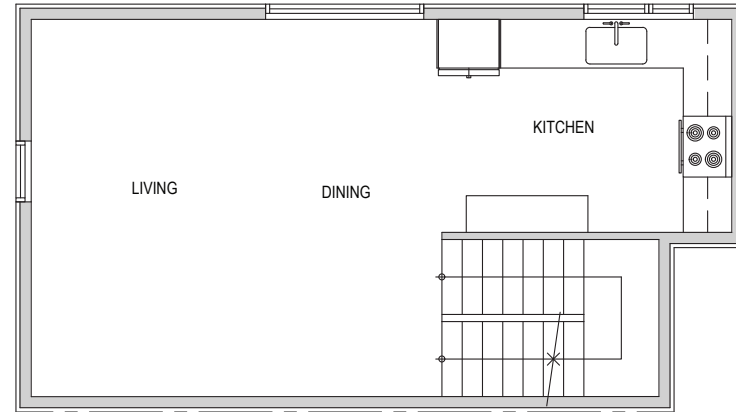

1715, Unit 3

Level 1

Level 2

Level 3

Roof Deck

1715 14th Ave, Seattle, WA 98122

1531 sf | 4 beds | 2.75 baths

 Floor plans are provided for illustrative and general informational purposes only. In a continuing effort to improve our products and designs, final construction elevations, square footages, floor plan layouts and/or materials and colors may vary. Buyer to verify all information to their own satisfaction.

Habitat for the Modern Life Form.