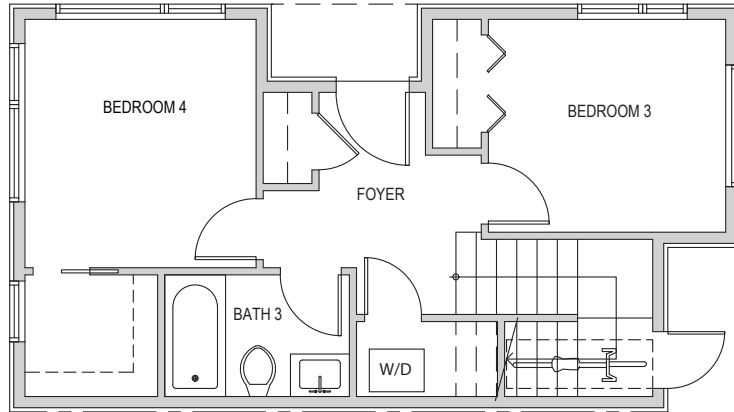

1715, Unit 3

Level 1

Level 2

Level 3

Roof Deck

1715 14th Ave, Seattle, WA 98122

1531 sf | 4 beds | 2.75 baths

 Floor plans are provided for illustrative and general informational purposes only. In a continuing effort to improve our products and designs, final construction elevations, square footages, floor plan layouts and/or materials and colors may vary. Buyer to verify all information to their own satisfaction.

Habitat for the Modern Life Form.