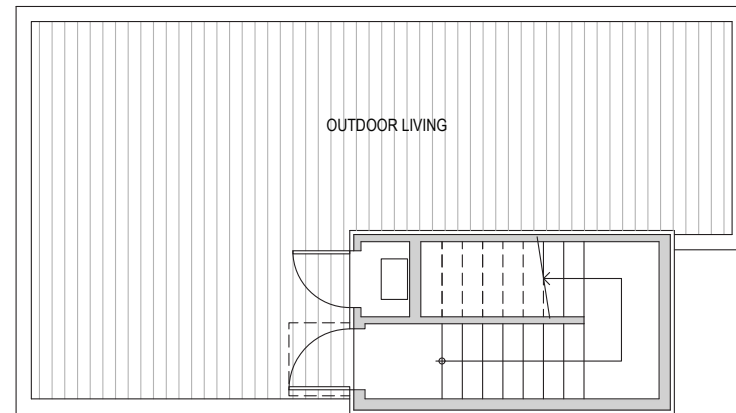

1715, Unit 3

Level 1

Level 2

Level 3

Roof Deck

1715 14th Ave, Seattle, WA 98122

1531 sf | 4 beds | 2.75 baths

 Floor plans are provided for illustrative and general informational purposes only. In a continuing effort to improve our products and designs, final construction elevations, square footages, floor plan layouts and/or materials and colors may vary. Buyer to verify all information to their own satisfaction.

Habitat for the Modern Life Form.