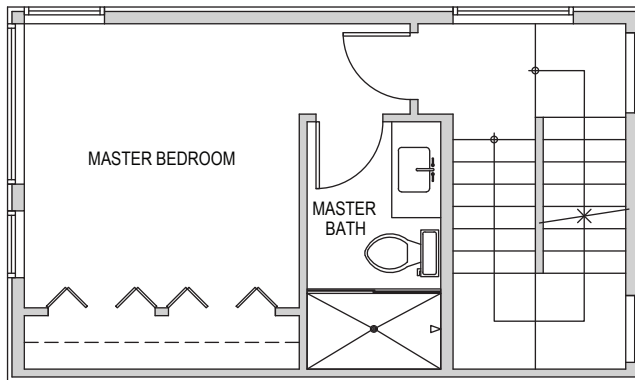

1717, Unit 1

Level 1

Level 2

Level 3

Roof Deck

1717 14th Ave, Seattle, WA 98122

1188 sf | 2 beds | 1.5 baths

Floor plans are provided for illustrative and general informational purposes only. In a continuing effort to improve our products and designs, final construction elevations, square footages, floor plan layouts and/or materials and colors may vary. Buyer to verify all information to their own satisfaction.