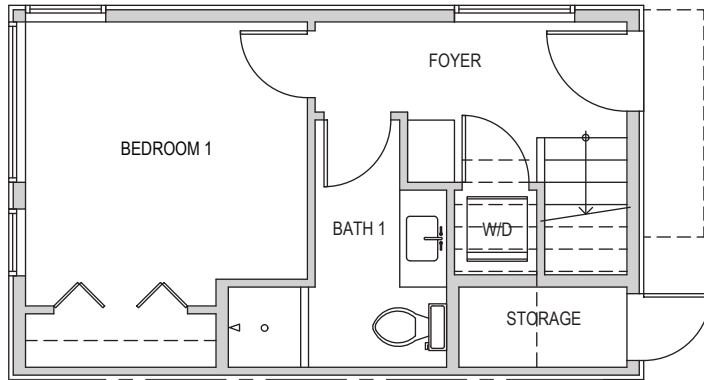

1717, Unit 1

Level 1

Level 2

Level 3

Roof Deck

1717 14th Ave, Seattle, WA 98122

1188 sf | 2 beds | 1.5 baths

Floor plans are provided for illustrative and general informational purposes only. In a continuing effort to improve our products and designs, final construction elevations, square footages, floor plan layouts and/or materials and colors may vary. Buyer to verify all information to their own satisfaction.