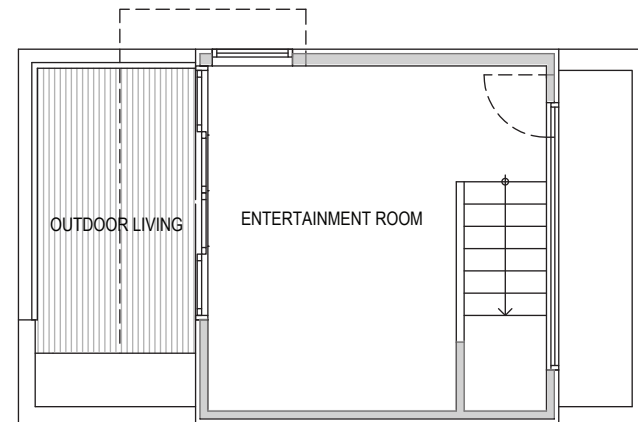

1717, Unit 1

Level 1

Level 2

Level 3

Roof Deck

1717 14th Ave, Seattle, WA 98122

1188 sf | 2 beds | 1.5 baths

Floor plans are provided for illustrative and general informational purposes only. In a continuing effort to improve our products and designs, final construction elevations, square footages, floor plan layouts and/or materials and colors may vary. Buyer to verify all information to their own satisfaction.