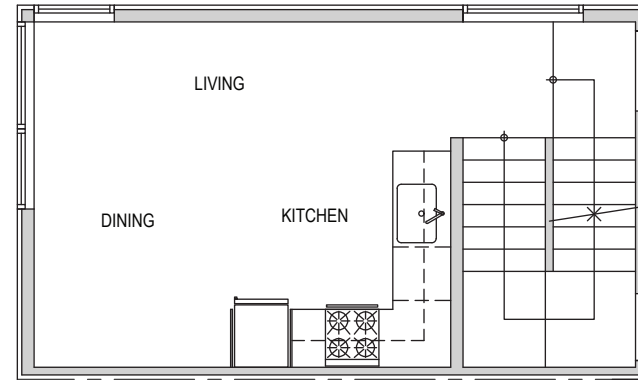

1717, Unit 1

Level 1

Level 2

Level 3

Roof Deck

1717 14th Ave, Seattle, WA 98122

1188 sf | 2 beds | 1.5 baths

Floor plans are provided for illustrative and general informational purposes only. In a continuing effort to improve our products and designs, final construction elevations, square footages, floor plan layouts and/or materials and colors may vary. Buyer to verify all information to their own satisfaction.