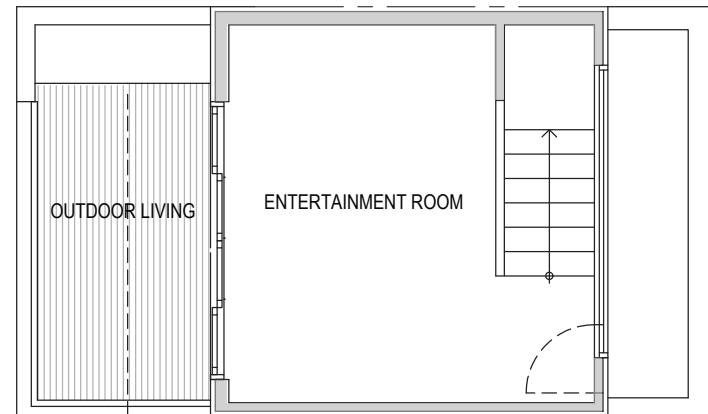

1717, Unit 2

Level 1

Level 2

Level 3

Roof Deck

1717 14th Ave, Seattle, WA 98122

1188 sf | 2 beds | 1.5 baths

 Floor plans are provided for illustrative and general informational purposes only. In a continuing effort to improve our products and designs, final construction elevations, square footages, floor plan layouts and/or materials and colors may vary. Buyer to verify all information to their own satisfaction.

shelter | H O M E S

Habitat for the Modern Life Form.