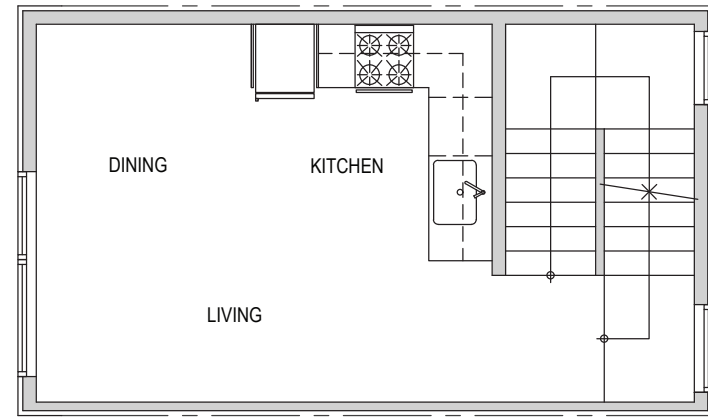

1717, Unit 2

Level 1

Level 2

Level 3

Roof Deck

1717 14th Ave, Seattle, WA 98122

1188 sf | 2 beds | 1.5 baths

 Floor plans are provided for illustrative and general informational purposes only. In a continuing effort to improve our products and designs, final construction elevations, square footages, floor plan layouts and/or materials and colors may vary. Buyer to verify all information to their own satisfaction.

shelter | H O M E S

Habitat for the Modern Life Form.