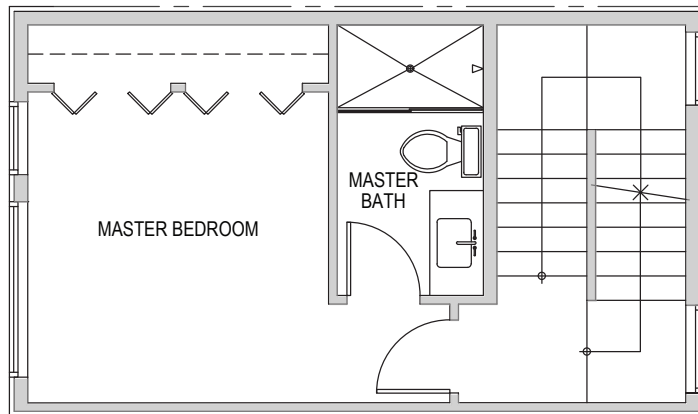

1717, Unit 2

Level 1

Level 2

Level 3

Roof Deck

1717 14th Ave, Seattle, WA 98122

1188 sf | 2 beds | 1.5 baths

 Floor plans are provided for illustrative and general informational purposes only. In a continuing effort to improve our products and designs, final construction elevations, square footages, floor plan layouts and/or materials and colors may vary. Buyer to verify all information to their own satisfaction.

shelter | H O M E S

Habitat for the Modern Life Form.