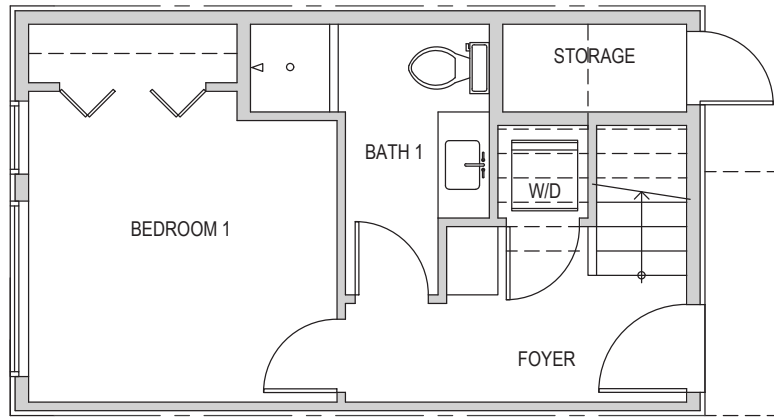

1717, Unit 2

Level 1

Level 2

Level 3

Roof Deck

1717 14th Ave, Seattle, WA 98122

1188 sf | 2 beds | 1.5 baths

 Floor plans are provided for illustrative and general informational purposes only. In a continuing effort to improve our products and designs, final construction elevations, square footages, floor plan layouts and/or materials and colors may vary. Buyer to verify all information to their own satisfaction.

shelter | H O M E S

Habitat for the Modern Life Form.