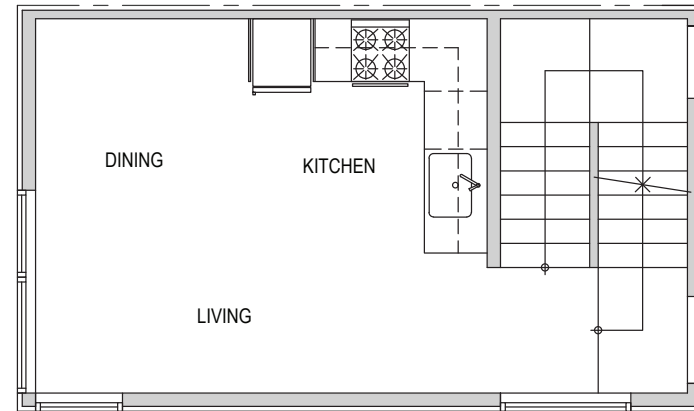

1717, Unit 3

Level 1

Level 2

Level 3

Roof Deck

1717 14th Ave, Seattle, WA 98122

1188 sf | 2 beds | 1.5 baths