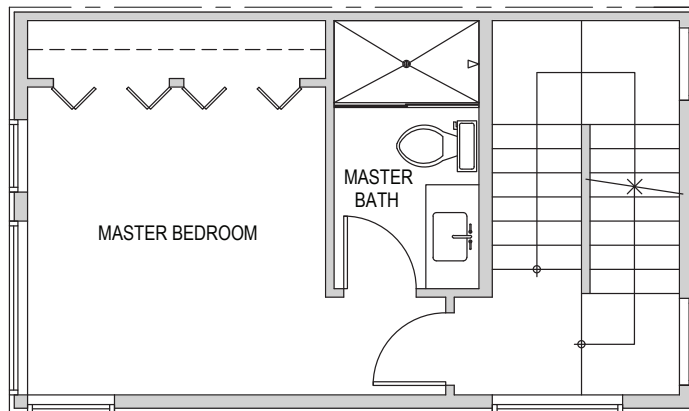

1717, Unit 3

Level 1

Level 2

Level 3

Roof Deck

1717 14th Ave, Seattle, WA 98122

1188 sf | 2 beds | 1.5 baths