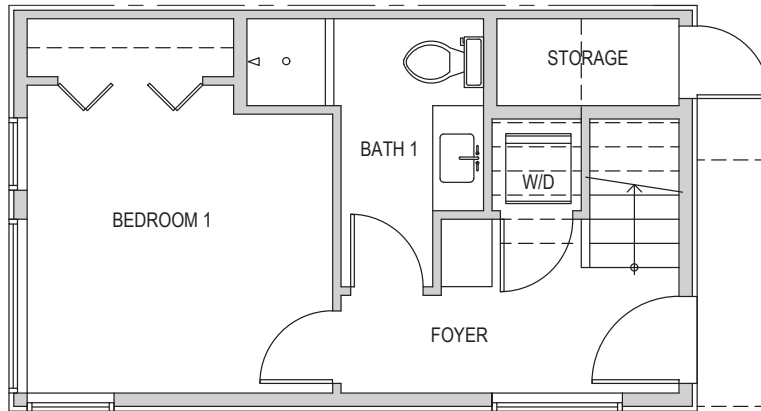

1717, Unit 3

Level 1

Level 2

Level 3

Roof Deck

1717 14th Ave, Seattle, WA 98122

1188 sf | 2 beds | 1.5 baths