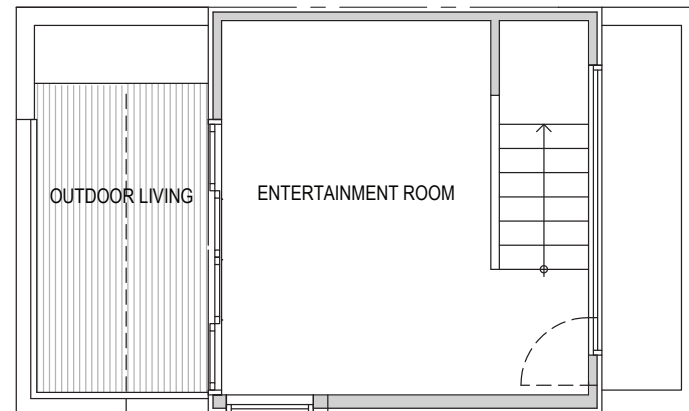

1717, Unit 3

Level 1

Level 2

Level 3

Roof Deck

1717 14th Ave, Seattle, WA 98122

1188 sf | 2 beds | 1.5 baths