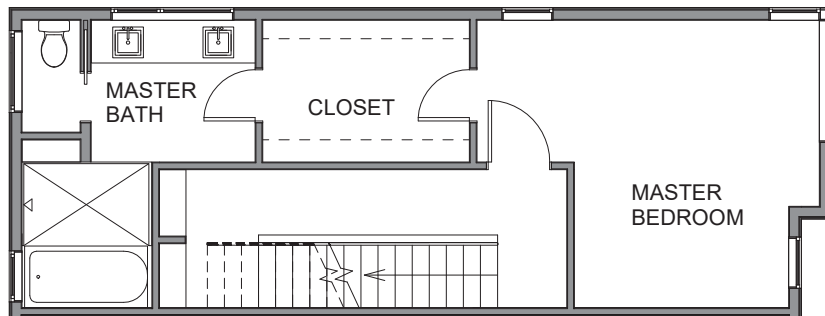

Bldg A, Unit 1

Level 1

Level 2

Level 3

Roof Deck

3417 9th Ave W, Seattle WA 98119
1900 sf | 3 beds | 2.5 baths

 Floor plans are provided for illustrative and general informational purposes only. In a continuing effort to improve our products and designs, final construction elevations, square footages, floor plan layouts and/or materials and colors may vary. Buyer to verify all information to their own satisfaction.