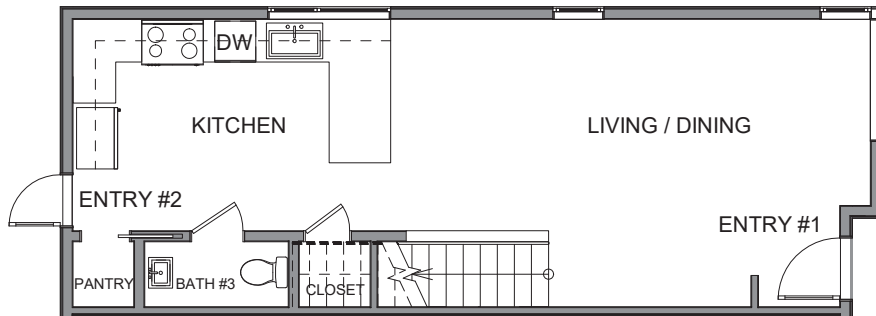

Bldg A, Unit 1

Level 1

Level 2

Level 3

Roof Deck

3417 9th Ave W, Seattle WA 98119
1900 sf | 3 beds | 2.5 baths

 Floor plans are provided for illustrative and general informational purposes only. In a continuing effort to improve our products and designs, final construction elevations, square footages, floor plan layouts and/or materials and colors may vary. Buyer to verify all information to their own satisfaction.