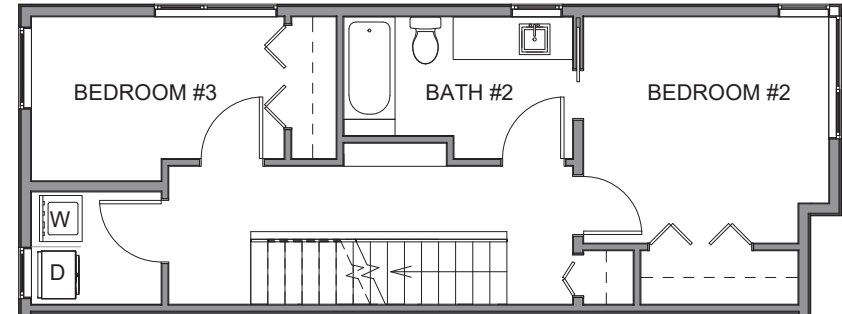

Bldg A, Unit 1

Level 1

Level 2

Level 3

Roof Deck

3417 9th Ave W, Seattle WA 98119
1900 sf | 3 beds | 2.5 baths

 Floor plans are provided for illustrative and general informational purposes only. In a continuing effort to improve our products and designs, final construction elevations, square footages, floor plan layouts and/or materials and colors may vary. Buyer to verify all information to their own satisfaction.