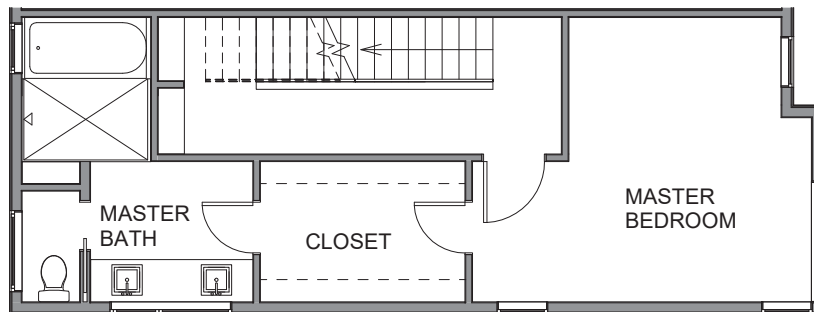

Bldg A, Unit 2

Level 1

Level 2

Level 3

Roof Deck

3417 9th Ave W, Seattle WA 98119

1900 sf | 3 beds | 2.5 baths

Floor plans are provided for illustrative and general informational purposes only. In a continuing effort to improve our products and designs, final construction elevations, square footages, floor plan layouts and/or materials and colors may vary. Buyer to verify all information to their own satisfaction.

Habitat for the Modern Life Form.