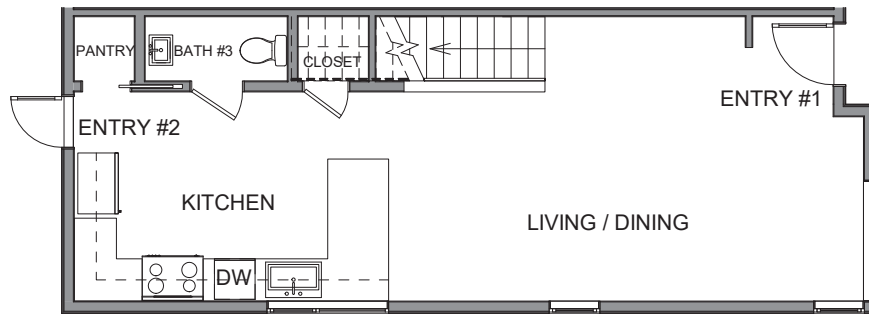

Bldg A, Unit 2

Level 1

Level 2

Level 3

Roof Deck

3417 9th Ave W, Seattle WA 98119

1900 sf | 3 beds | 2.5 baths

Floor plans are provided for illustrative and general informational purposes only. In a continuing effort to improve our products and designs, final construction elevations, square footages, floor plan layouts and/or materials and colors may vary. Buyer to verify all information to their own satisfaction.

Habitat for the Modern Life Form.