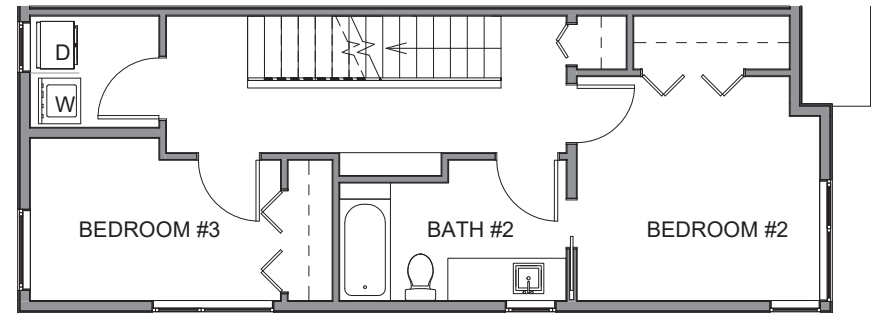

Bldg A, Unit 2

Level 1

Level 2

Level 3

Roof Deck

3417 9th Ave W, Seattle WA 98119

1900 sf | 3 beds | 2.5 baths

Floor plans are provided for illustrative and general informational purposes only. In a continuing effort to improve our products and designs, final construction elevations, square footages, floor plan layouts and/or materials and colors may vary. Buyer to verify all information to their own satisfaction.

Habitat for the Modern Life Form.