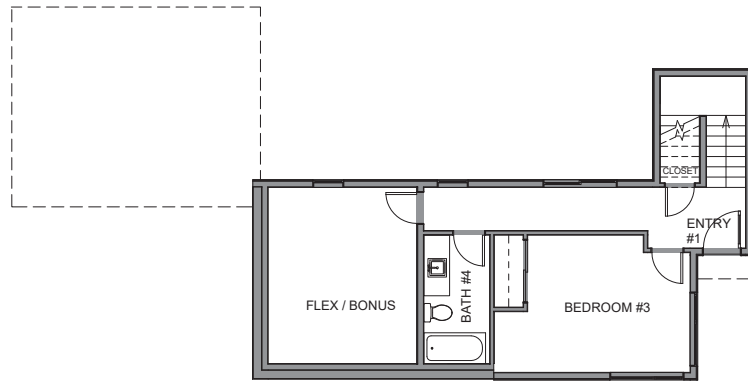

Bldg B, Unit 1

Level 1

Level 2

Level 3

Roof Deck

3417 9th Ave W, Seattle WA 98119
2569 sf | 3 beds | 3.5 baths

Floor plans are provided for illustrative and general informational purposes only. In a continuing effort to improve our products and designs, final construction elevations, square footages, floor plan layouts and/or materials and colors may vary. Buyer to verify all information to their own satisfaction.

Habitat for the Modern Life Form.