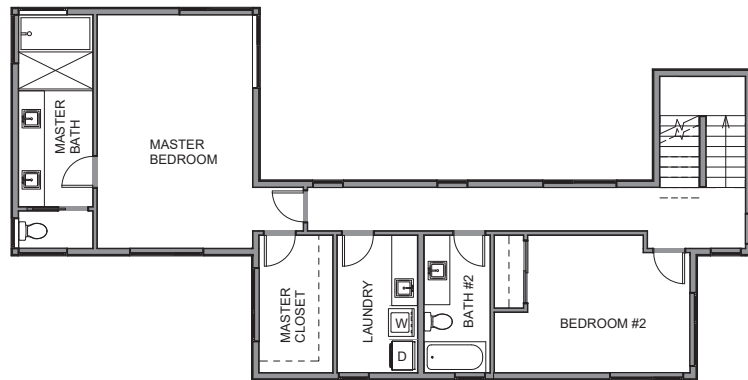

Bldg B, Unit 1

Level 1

Level 2

Level 3

Roof Deck

3417 9th Ave W, Seattle WA 98119
2569 sf | 3 beds | 3.5 baths

Floor plans are provided for illustrative and general informational purposes only. In a continuing effort to improve our products and designs, final construction elevations, square footages, floor plan layouts and/or materials and colors may vary. Buyer to verify all information to their own satisfaction.

Habitat for the Modern Life Form.