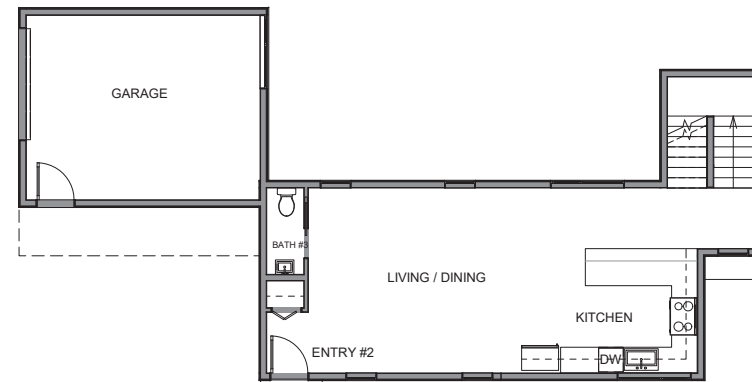

Bldg B, Unit 1

Level 1

Level 2

Level 3

Roof Deck

3417 9th Ave W, Seattle WA 98119
2569 sf | 3 beds | 3.5 baths

Floor plans are provided for illustrative and general informational purposes only. In a continuing effort to improve our products and designs, final construction elevations, square footages, floor plan layouts and/or materials and colors may vary. Buyer to verify all information to their own satisfaction.

Habitat for the Modern Life Form.