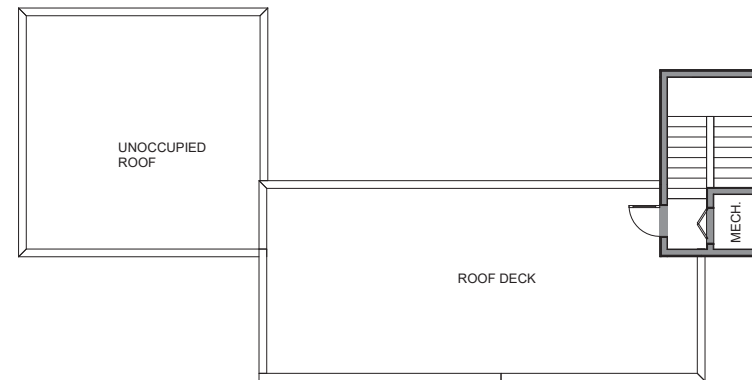

Bldg B, Unit 1

Level 1

Level 2

Level 3

Roof Deck

3417 9th Ave W, Seattle WA 98119
2569 sf | 3 beds | 3.5 baths

Floor plans are provided for illustrative and general informational purposes only. In a continuing effort to improve our products and designs, final construction elevations, square footages, floor plan layouts and/or materials and colors may vary. Buyer to verify all information to their own satisfaction.