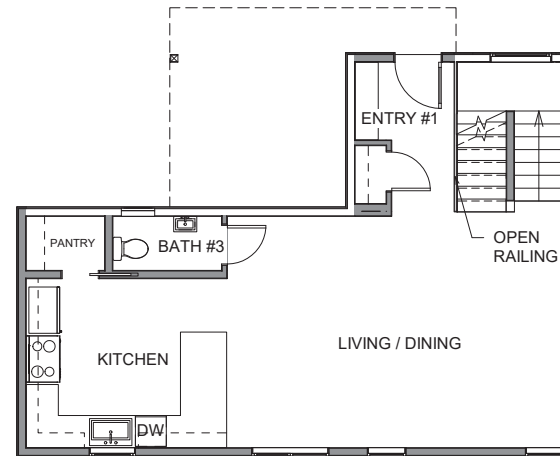

Bldg C, Unit 1

Level 1

Level 2

Level 3

Roof Deck

3417 9th Ave W, Seattle WA 98119
2512 sf | 3 beds | 3.25 baths

Floor plans are provided for illustrative and general informational purposes only. In a continuing effort to improve our products and designs, final construction elevations, square footages, floor plan layouts and/or materials and colors may vary. Buyer to verify all information to their own satisfaction.