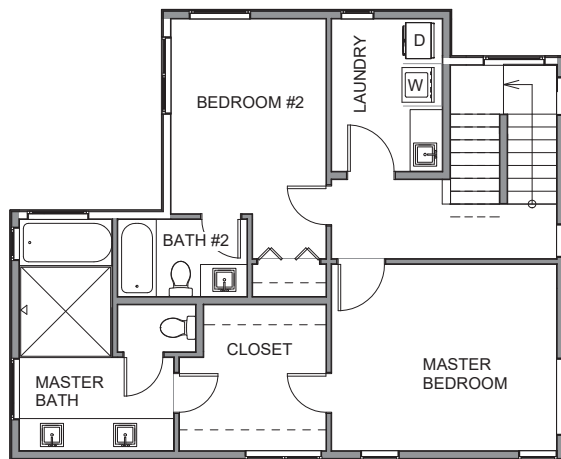

Bldg C, Unit 1

Level 1

Level 2

Level 3

Roof Deck

3417 9th Ave W, Seattle WA 98119
2512 sf | 3 beds | 3.25 baths

Floor plans are provided for illustrative and general informational purposes only. In a continuing effort to improve our products and designs, final construction elevations, square footages, floor plan layouts and/or materials and colors may vary. Buyer to verify all information to their own satisfaction.