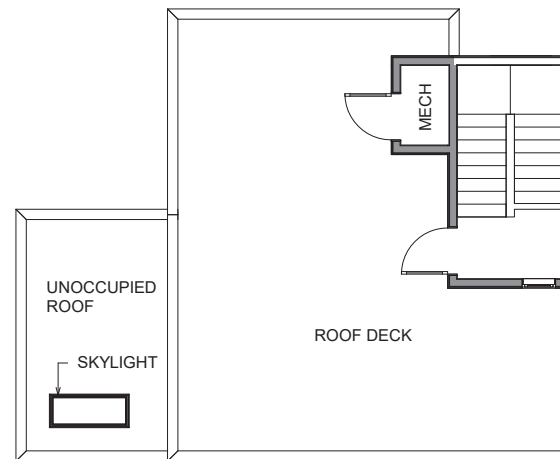

Bldg C, Unit 1

Level 1

Level 2

Level 3

Roof Deck

3417 9th Ave W, Seattle WA 98119
2512 sf | 3 beds | 3.25 baths

Floor plans are provided for illustrative and general informational purposes only. In a continuing effort to improve our products and designs, final construction elevations, square footages, floor plan layouts and/or materials and colors may vary. Buyer to verify all information to their own satisfaction.