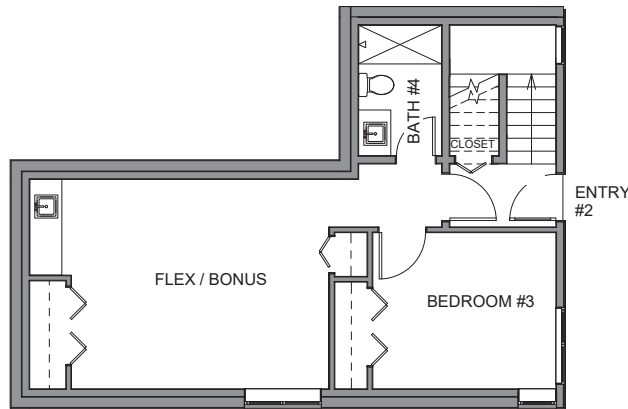

Bldg C, Unit 1

Level 1

Level 2

Level 3

Roof Deck

3417 9th Ave W, Seattle WA 98119
2512 sf | 3 beds | 3.25 baths

Floor plans are provided for illustrative and general informational purposes only. In a continuing effort to improve our products and designs, final construction elevations, square footages, floor plan layouts and/or materials and colors may vary. Buyer to verify all information to their own satisfaction.