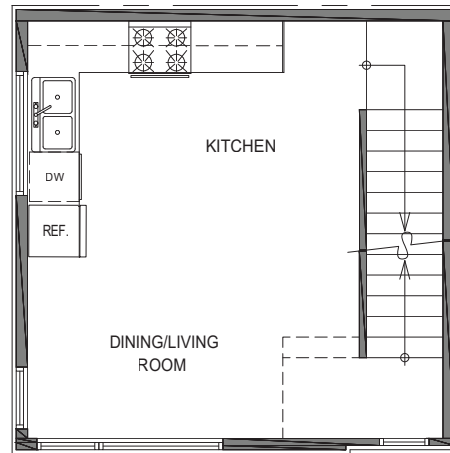

3733 Unit D

Level 1

Level 2

Level 3

Roof Deck

3733 S Dawson St. Seattle, WA 98118
1005 SF | 2 Beds | 1.75 Baths | Open Concept | Rooftop Deck

Floor plans are provided for illustrative and general informational purposes only. In a continuing effort to improve our products and designs, final construction elevations, square footages, floor plan layouts and/or materials and colors may vary. Buyer to verify all information to their own satisfaction.