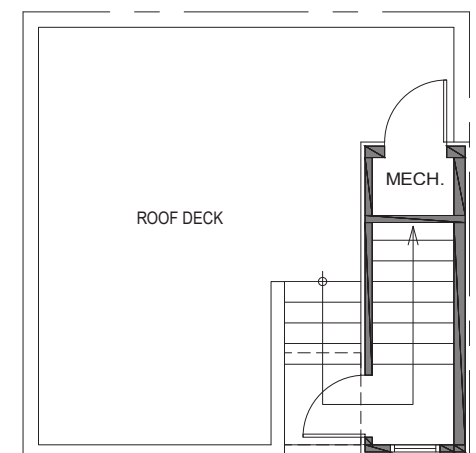

3733 Unit D

Level 1

Level 2

Level 3

Roof Deck

3733 S Dawson St. Seattle, WA 98118
1005 SF | 2 Beds | 1.75 Baths | Open Concept | Rooftop Deck

Floor plans are provided for illustrative and general informational purposes only. In a continuing effort to improve our products and designs, final construction elevations, square footages, floor plan layouts and/or materials and colors may vary. Buyer to verify all information to their own satisfaction.