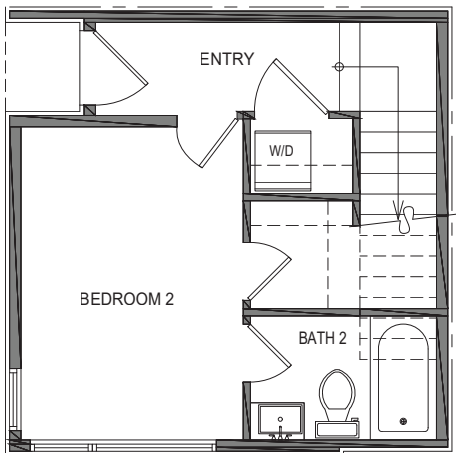

3733 Unit D

Level 1

Level 2

Level 3

Roof Deck

3733 S Dawson St. Seattle, WA 98118
1005 SF | 2 Beds | 1.75 Baths | Open Concept | Rooftop Deck

Floor plans are provided for illustrative and general informational purposes only. In a continuing effort to improve our products and designs, final construction elevations, square footages, floor plan layouts and/or materials and colors may vary. Buyer to verify all information to their own satisfaction.