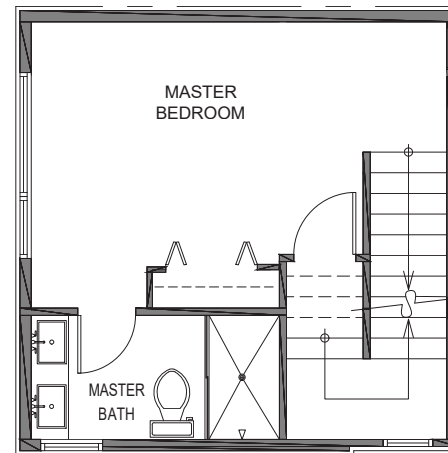

3733 Unit D

Level 1

Level 2

Level 3

Roof Deck

3733 S Dawson St. Seattle, WA 98118
1005 SF | 2 Beds | 1.75 Baths | Open Concept | Rooftop Deck

Floor plans are provided for illustrative and general informational purposes only. In a continuing effort to improve our products and designs, final construction elevations, square footages, floor plan layouts and/or materials and colors may vary. Buyer to verify all information to their own satisfaction.