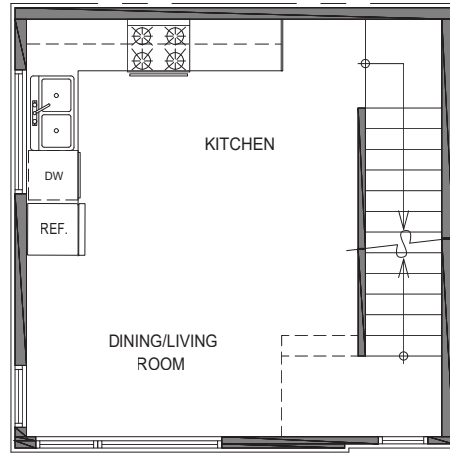

3745

Level 1

Level 2

Level 3

Roof Deck

3745 S Dawson St. Seattle, WA 98118
1005 SF | 2 Beds | 1.75 Baths

 Floor plans are provided for illustrative and general informational purposes only. In a continuing effort to improve our products and designs, final construction elevations, square footages, floor plan layouts and/or materials and colors may vary. Buyer to verify all information to their own satisfaction.

Habitat for the Modern Life Form.