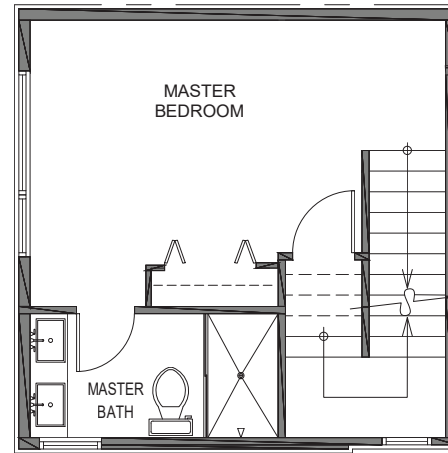

3745

Level 1

Level 2

Level 3

Roof Deck

3745 S Dawson St. Seattle, WA 98118
1005 SF | 2 Beds | 1.75 Baths

 Floor plans are provided for illustrative and general informational purposes only. In a continuing effort to improve our products and designs, final construction elevations, square footages, floor plan layouts and/or materials and colors may vary. Buyer to verify all information to their own satisfaction.

Habitat for the Modern Life Form.