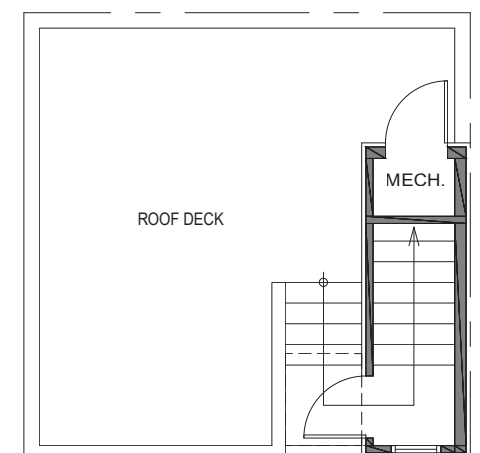

3745

Level 1

Level 2

Level 3

Roof Deck

3745 S Dawson St. Seattle, WA 98118
1005 SF | 2 Beds | 1.75 Baths

 Floor plans are provided for illustrative and general informational purposes only. In a continuing effort to improve our products and designs, final construction elevations, square footages, floor plan layouts and/or materials and colors may vary. Buyer to verify all information to their own satisfaction.