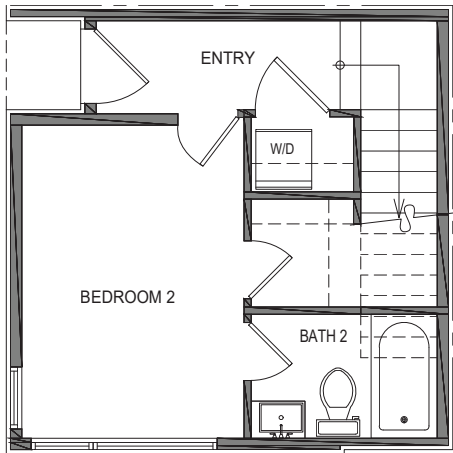

3745

Level 1

Level 2

Level 3

Roof Deck

3745 S Dawson St. Seattle, WA 98118
1005 SF | 2 Beds | 1.75 Baths

 Floor plans are provided for illustrative and general informational purposes only. In a continuing effort to improve our products and designs, final construction elevations, square footages, floor plan layouts and/or materials and colors may vary. Buyer to verify all information to their own satisfaction.

Habitat for the Modern Life Form.