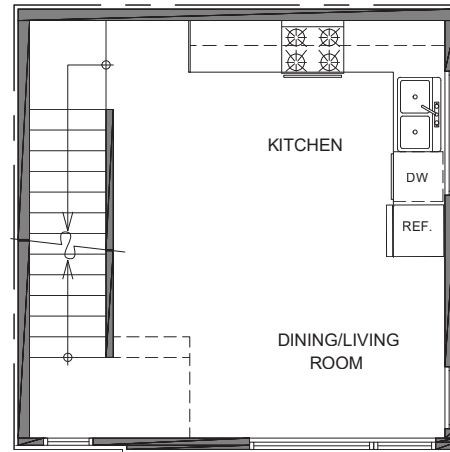

Level 1

Level 2

Level 3

Roof Deck

3747 S Dawson St. Seattle, WA 98118
978 SF | 2 Beds | 1.75 Baths

 Floor plans are provided for illustrative and general informational purposes only. In a continuing effort to improve our products and designs, final construction elevations, square footages, floor plan layouts and/or materials and colors may vary. Buyer to verify all information to their own satisfaction.

Habitat for the Modern Life Form.