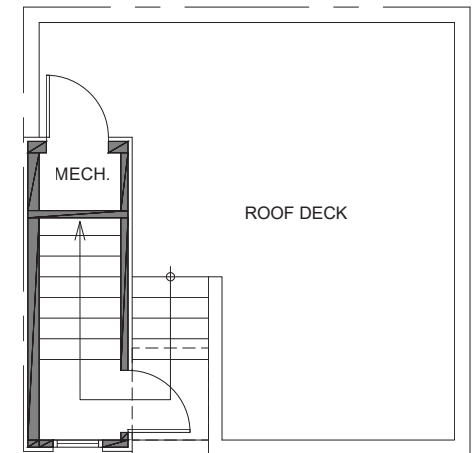

Level 1

Level 2

Level 3

Roof Deck

3747 S Dawson St. Seattle, WA 98118
978 SF | 2 Beds | 1.75 Baths

 Floor plans are provided for illustrative and general informational purposes only. In a continuing effort to improve our products and designs, final construction elevations, square footages, floor plan layouts and/or materials and colors may vary. Buyer to verify all information to their own satisfaction.