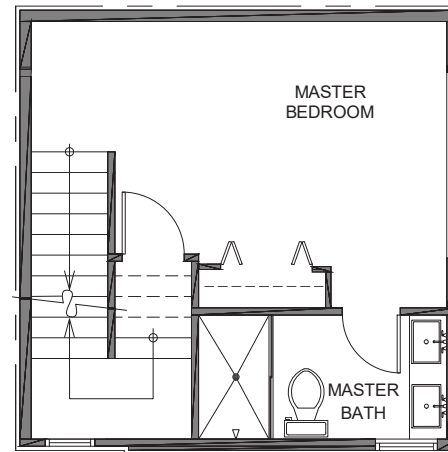

Level 1

Level 2

Level 3

Roof Deck

3747 S Dawson St. Seattle, WA 98118
978 SF | 2 Beds | 1.75 Baths

 Floor plans are provided for illustrative and general informational purposes only. In a continuing effort to improve our products and designs, final construction elevations, square footages, floor plan layouts and/or materials and colors may vary. Buyer to verify all information to their own satisfaction.

Habitat for the Modern Life Form.