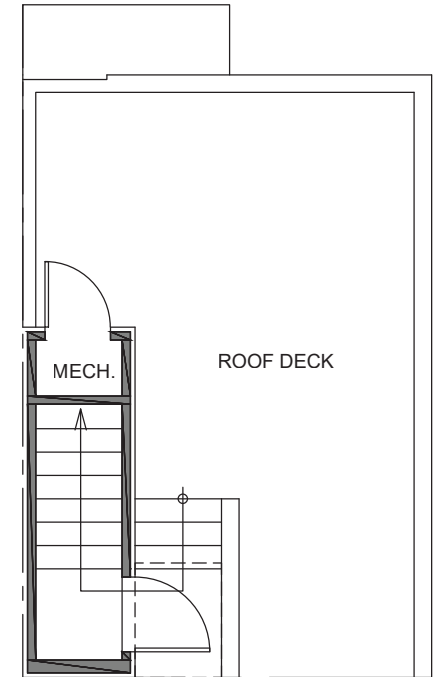

3749

Level 1

Level 2

Level 3

Roof Deck

3749 S Dawson St. Seattle, WA 98118  
959 SF | 2 Beds | 1.5 Baths

 Floor plans are provided for illustrative and general informational purposes only. In a continuing effort to improve our products and designs, final construction elevations, square footages, floor plan layouts and/or materials and colors may vary. Buyer to verify all information to their own satisfaction.