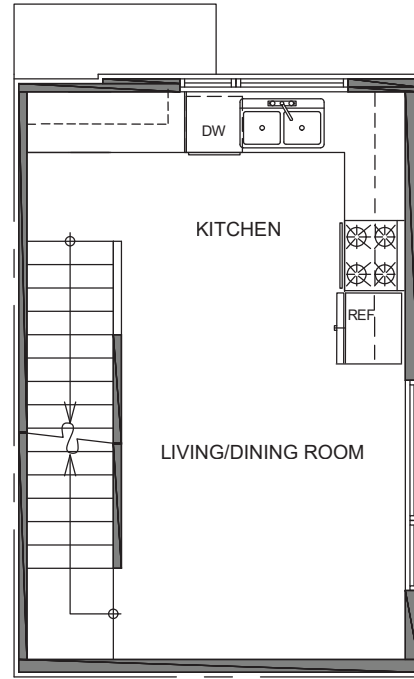

3749

Level 1

Level 2

Level 3

Roof Deck

3749 S Dawson St. Seattle, WA 98118  
959 SF | 2 Beds | 1.5 Baths

 Floor plans are provided for illustrative and general informational purposes only. In a continuing effort to improve our products and designs, final construction elevations, square footages, floor plan layouts and/or materials and colors may vary. Buyer to verify all information to their own satisfaction.

Habitat for the Modern Life Form.