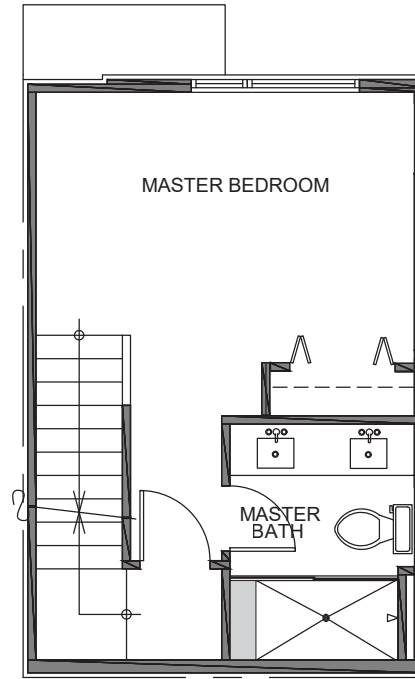

3749

Level 1

Level 2

Level 3

Roof Deck

3749 S Dawson St. Seattle, WA 98118  
959 SF | 2 Beds | 1.5 Baths

 Floor plans are provided for illustrative and general informational purposes only. In a continuing effort to improve our products and designs, final construction elevations, square footages, floor plan layouts and/or materials and colors may vary. Buyer to verify all information to their own satisfaction.

Habitat for the Modern Life Form.