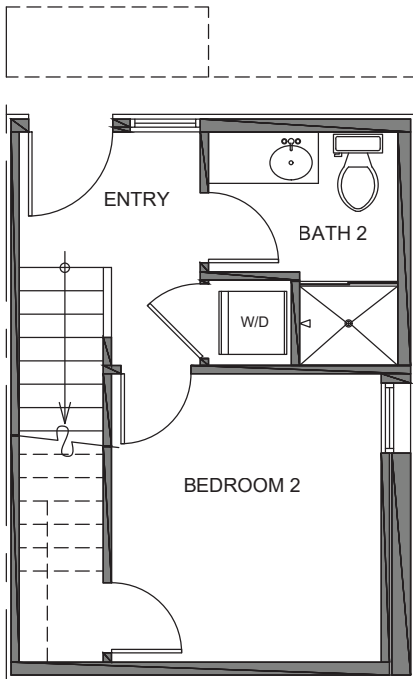

3749

Level 1

Level 2

Level 3

Roof Deck

3749 S Dawson St. Seattle, WA 98118  
959 SF | 2 Beds | 1.5 Baths

 Floor plans are provided for illustrative and general informational purposes only. In a continuing effort to improve our products and designs, final construction elevations, square footages, floor plan layouts and/or materials and colors may vary. Buyer to verify all information to their own satisfaction.

Habitat for the Modern Life Form.