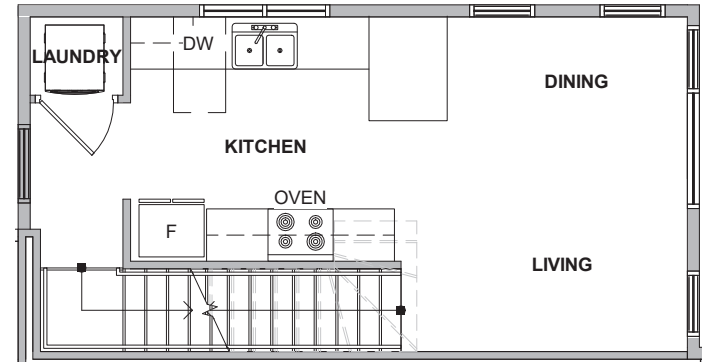

3930 A1

Level 1

Level 2

Level 3

Rooftop Deck

3930 S Pearl Street, Seattle, WA 98118

1137 SF | 2 Beds | 1.75 Baths

 Floor plans are provided for illustrative and general informational purposes only. In a continuing effort to improve our products and designs, final construction elevations, square footages, floor plan layouts and/or materials and colors may vary. Buyer to verify all information to their own satisfaction.