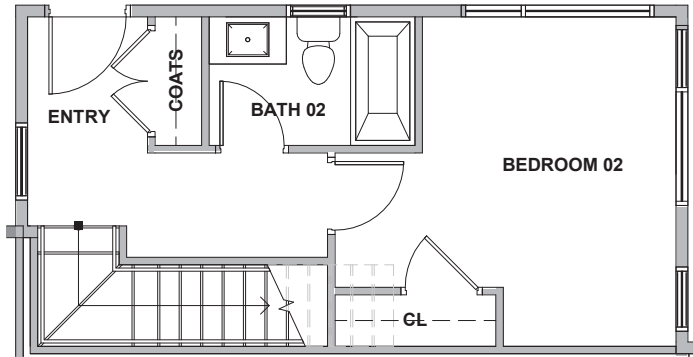

3930 A1

Level 1

Level 2

Level 3

Rooftop Deck

3930 S Pearl Street, Seattle, WA 98118

1137 SF | 2 Beds | 1.75 Baths

 Floor plans are provided for illustrative and general informational purposes only. In a continuing effort to improve our products and designs, final construction elevations, square footages, floor plan layouts and/or materials and colors may vary. Buyer to verify all information to their own satisfaction.