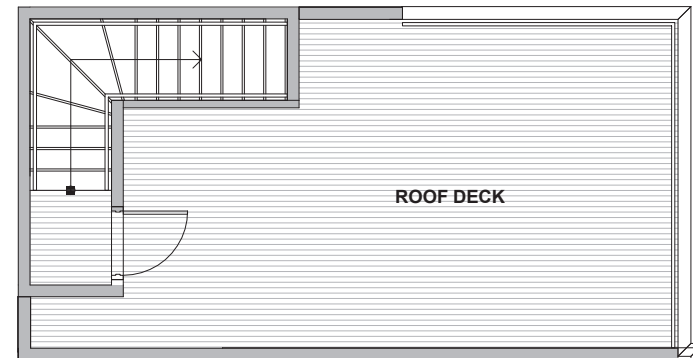

3930 A1

Level 1

Level 2

Level 3

Rooftop Deck

3930 S Pearl Street, Seattle, WA 98118

1137 SF | 2 Beds | 1.75 Baths

 Floor plans are provided for illustrative and general informational purposes only. In a continuing effort to improve our products and designs, final construction elevations, square footages, floor plan layouts and/or materials and colors may vary. Buyer to verify all information to their own satisfaction.