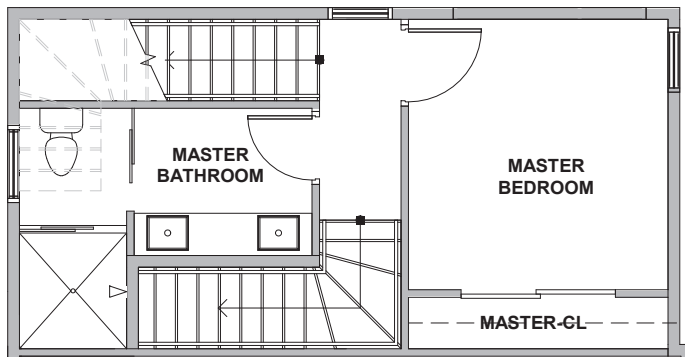

3930 A1

Level 1

Level 2

Level 3

Rooftop Deck

3930 S Pearl Street, Seattle, WA 98118

1137 SF | 2 Beds | 1.75 Baths

 Floor plans are provided for illustrative and general informational purposes only. In a continuing effort to improve our products and designs, final construction elevations, square footages, floor plan layouts and/or materials and colors may vary. Buyer to verify all information to their own satisfaction.