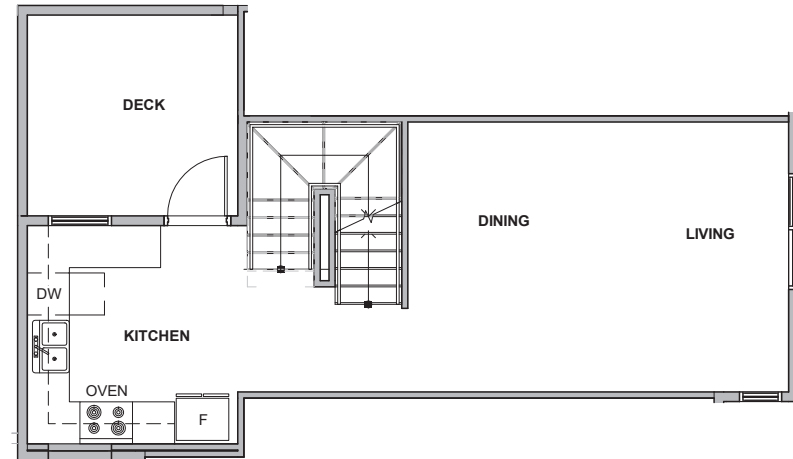

3930 A2

Level 1

Level 2

Level 3

Rooftop Deck

3930 S Pearl Street, Seattle, WA 98118

1449 SF | 2 Beds | 1.75 Baths

 Floor plans are provided for illustrative and general informational purposes only. In a continuing effort to improve our products and designs, final construction elevations, square footages, floor plan layouts and/or materials and colors may vary. Buyer to verify all information to their own satisfaction.

shelter | HOMES

Habitat for the Modern Life Form.