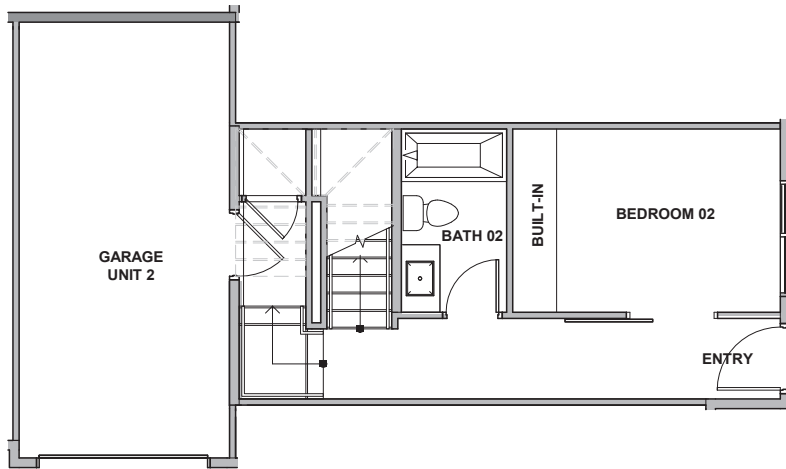

3930 A2

Level 1

Level 2

Level 3

Rooftop Deck

3930 S Pearl Street, Seattle, WA 98118

1449 SF | 2 Beds | 1.75 Baths

 Floor plans are provided for illustrative and general informational purposes only. In a continuing effort to improve our products and designs, final construction elevations, square footages, floor plan layouts and/or materials and colors may vary. Buyer to verify all information to their own satisfaction.

shelter | HOMES

Habitat for the Modern Life Form.