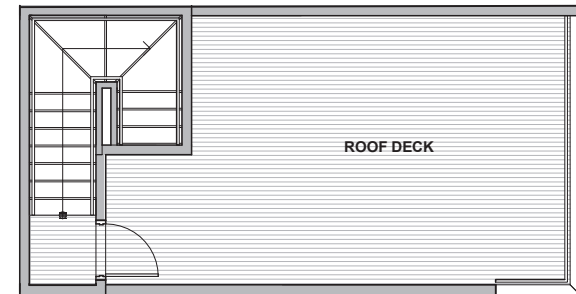

3930 A2

Level 1

Level 2

Level 3

Rooftop Deck

3930 S Pearl Street, Seattle, WA 98118

1449 SF | 2 Beds | 1.75 Baths

 Floor plans are provided for illustrative and general informational purposes only. In a continuing effort to improve our products and designs, final construction elevations, square footages, floor plan layouts and/or materials and colors may vary. Buyer to verify all information to their own satisfaction.

shelter | HOMES

Habitat for the Modern Life Form.