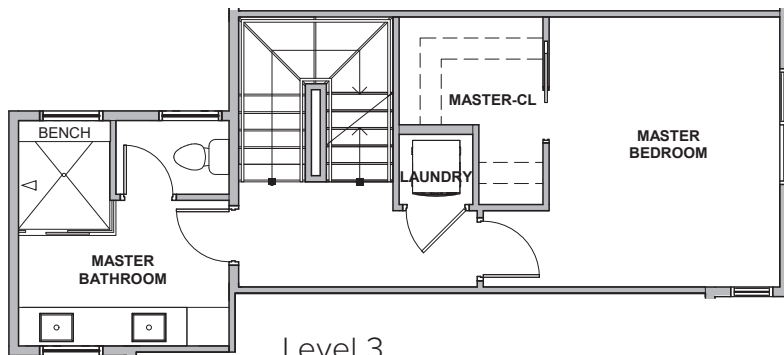

3930 A2

Level 1

Level 2

Level 3

Rooftop Deck

3930 S Pearl Street, Seattle, WA 98118

1449 SF | 2 Beds | 1.75 Baths

 Floor plans are provided for illustrative and general informational purposes only. In a continuing effort to improve our products and designs, final construction elevations, square footages, floor plan layouts and/or materials and colors may vary. Buyer to verify all information to their own satisfaction.

shelter | HOMES

Habitat for the Modern Life Form.