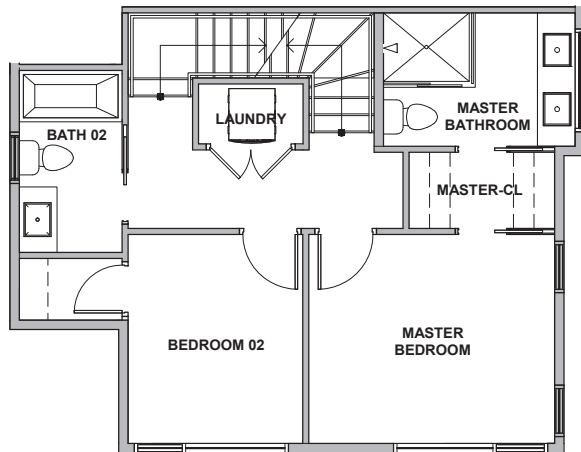

3930 A3

Level 1

Level 2

Level 3

Rooftop Deck

3930 S Pearl Street, Seattle, WA 98118

1270 SF | 2 Beds | 2.25 Baths

 Floor plans are provided for illustrative and general informational purposes only. In a continuing effort to improve our products and designs, final construction elevations, square footages, floor plan layouts and/or materials and colors may vary. Buyer to verify all information to their own satisfaction.

shelter | HOMES

Habitat for the Modern Life Form.