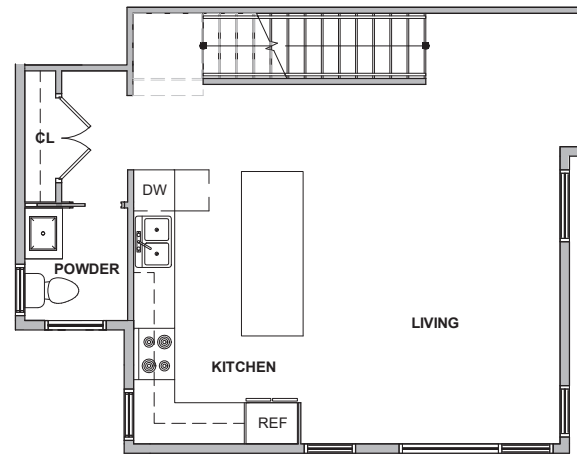

3930 A3

Level 1

Level 2

Level 3

Rooftop Deck

3930 S Pearl Street, Seattle, WA 98118

1270 SF | 2 Beds | 2.25 Baths

 Floor plans are provided for illustrative and general informational purposes only. In a continuing effort to improve our products and designs, final construction elevations, square footages, floor plan layouts and/or materials and colors may vary. Buyer to verify all information to their own satisfaction.

shelter | HOMES

Habitat for the Modern Life Form.