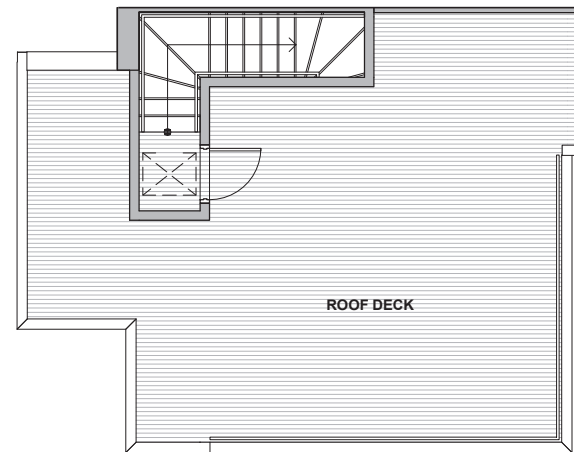

3930 A3

Level 1

Level 2

Level 3

Rooftop Deck

3930 S Pearl Street, Seattle, WA 98118

1270 SF | 2 Beds | 2.25 Baths

 Floor plans are provided for illustrative and general informational purposes only. In a continuing effort to improve our products and designs, final construction elevations, square footages, floor plan layouts and/or materials and colors may vary. Buyer to verify all information to their own satisfaction.

shelter | HOMES

Habitat for the Modern Life Form.