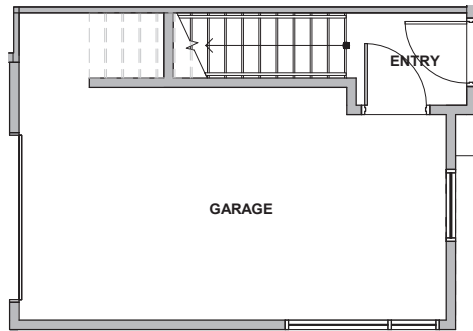

3930 A3

Level 1

Level 2

Level 3

Rooftop Deck

3930 S Pearl Street, Seattle, WA 98118

1270 SF | 2 Beds | 2.25 Baths

 Floor plans are provided for illustrative and general informational purposes only. In a continuing effort to improve our products and designs, final construction elevations, square footages, floor plan layouts and/or materials and colors may vary. Buyer to verify all information to their own satisfaction.