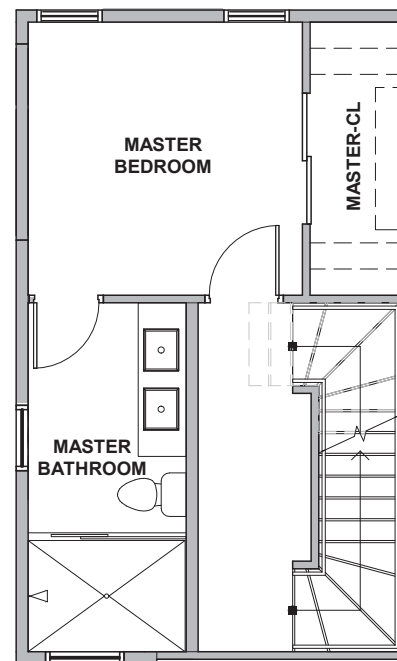

3930 B4

Level 1

Level 2

Level 3

Rooftop Deck

3930 S Pearl Street, Seattle, WA 98118

1228 SF | 2 Beds | 1.75 Baths

 Floor plans are provided for illustrative and general informational purposes only. In a continuing effort to improve our products and designs, final construction elevations, square footages, floor plan layouts and/or materials and colors may vary. Buyer to verify all information to their own satisfaction.