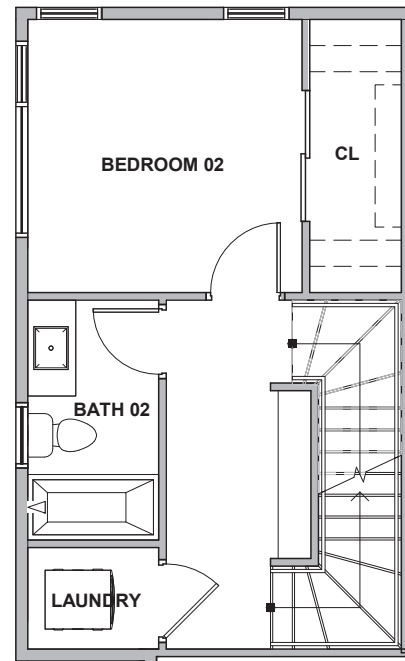

3930 B4

Level 1

Level 2

Level 3

Rooftop Deck

3930 S Pearl Street, Seattle, WA 98118

1228 SF | 2 Beds | 1.75 Baths

 Floor plans are provided for illustrative and general informational purposes only. In a continuing effort to improve our products and designs, final construction elevations, square footages, floor plan layouts and/or materials and colors may vary. Buyer to verify all information to their own satisfaction.