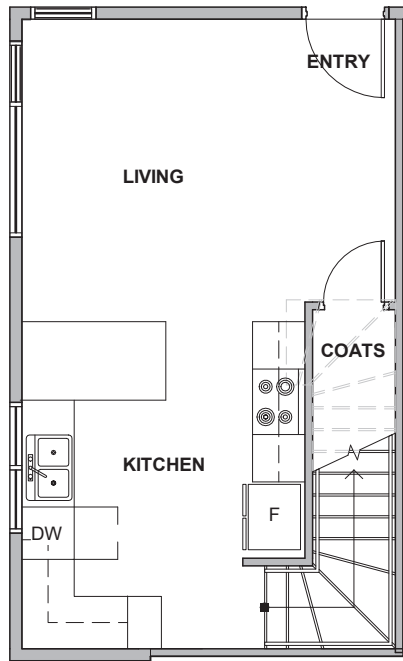

3930 B4

Level 1

Level 2

Level 3

Rooftop Deck

3930 S Pearl Street, Seattle, WA 98118

1228 SF | 2 Beds | 1.75 Baths

 Floor plans are provided for illustrative and general informational purposes only. In a continuing effort to improve our products and designs, final construction elevations, square footages, floor plan layouts and/or materials and colors may vary. Buyer to verify all information to their own satisfaction.