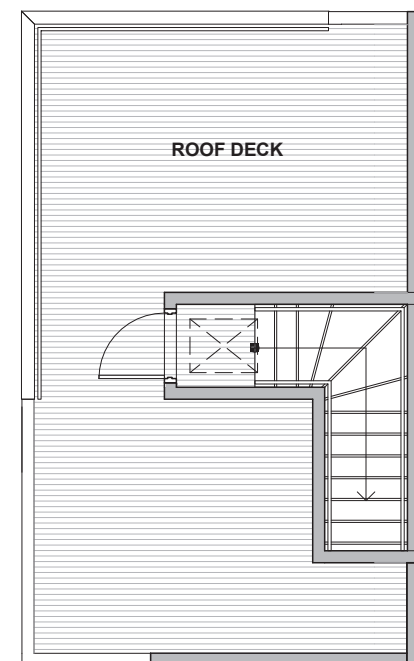

3930 B4

Level 1

Level 2

Level 3

Rooftop Deck

3930 S Pearl Street, Seattle, WA 98118

1228 SF | 2 Beds | 1.75 Baths

 Floor plans are provided for illustrative and general informational purposes only. In a continuing effort to improve our products and designs, final construction elevations, square footages, floor plan layouts and/or materials and colors may vary. Buyer to verify all information to their own satisfaction.