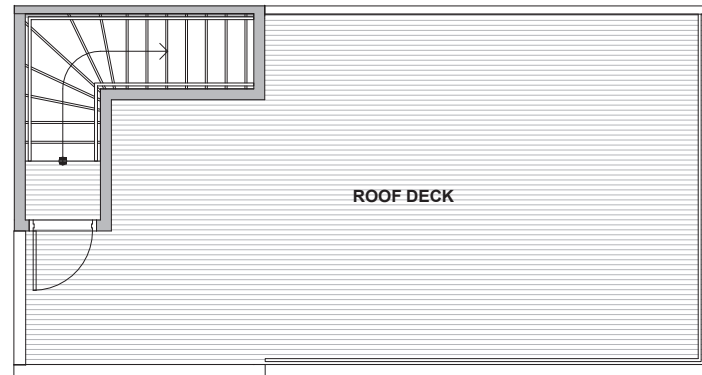

3930 B6

Level 1

Level 2

Level 3

Rooftop Deck

3930 S Pearl Street, Seattle, WA 98118

1394 SF | 2 Beds | 1.75 Baths

 Floor plans are provided for illustrative and general informational purposes only. In a continuing effort to improve our products and designs, final construction elevations, square footages, floor plan layouts and/or materials and colors may vary. Buyer to verify all information to their own satisfaction.