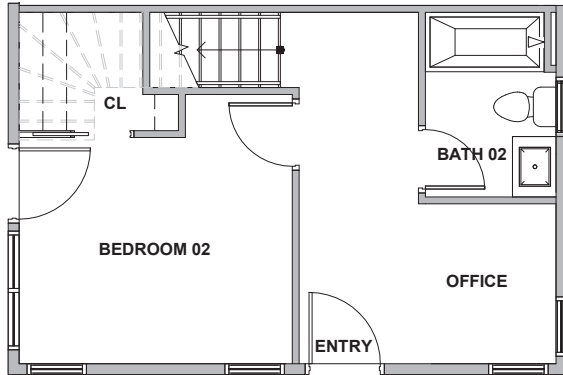

3930 B6

Level 1

Level 2

Level 3

Rooftop Deck

3930 S Pearl Street, Seattle, WA 98118

1394 SF | 2 Beds | 1.75 Baths

 Floor plans are provided for illustrative and general informational purposes only. In a continuing effort to improve our products and designs, final construction elevations, square footages, floor plan layouts and/or materials and colors may vary. Buyer to verify all information to their own satisfaction.