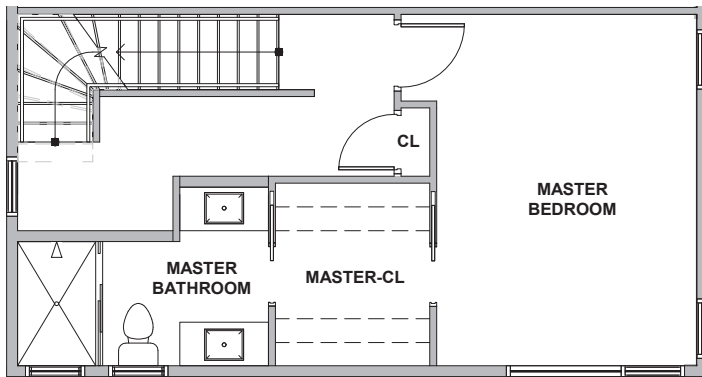

3930 B6

Level 1

Level 2

Level 3

Rooftop Deck

3930 S Pearl Street, Seattle, WA 98118

1394 SF | 2 Beds | 1.75 Baths

 Floor plans are provided for illustrative and general informational purposes only. In a continuing effort to improve our products and designs, final construction elevations, square footages, floor plan layouts and/or materials and colors may vary. Buyer to verify all information to their own satisfaction.