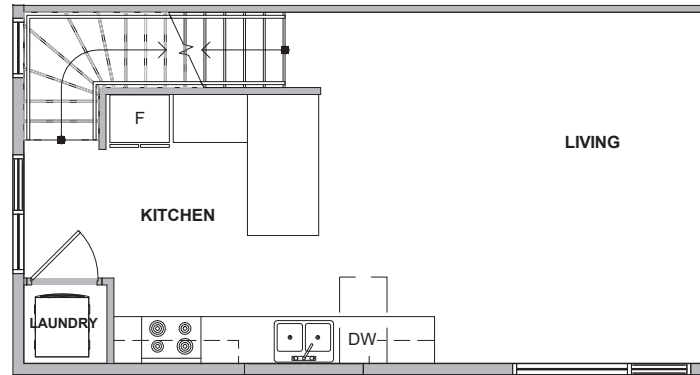

3930 B6

Level 1

Level 2

Level 3

Rooftop Deck

3930 S Pearl Street, Seattle, WA 98118

1394 SF | 2 Beds | 1.75 Baths

 Floor plans are provided for illustrative and general informational purposes only. In a continuing effort to improve our products and designs, final construction elevations, square footages, floor plan layouts and/or materials and colors may vary. Buyer to verify all information to their own satisfaction.