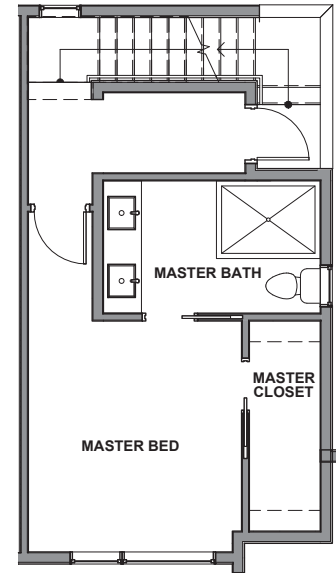

3936 A1

Level 1

Level 2

Level 3

Level 4

Rooftop Deck

3936 S Pearl Street, Seattle, WA 98118

1208 SF | 2 Beds | 2.25 Baths

 Floor plans are provided for illustrative and general informational purposes only. In a continuing effort to improve our products and designs, final construction elevations, square footages, floor plan layouts and/or materials and colors may vary. Buyer to verify all information to their own satisfaction.