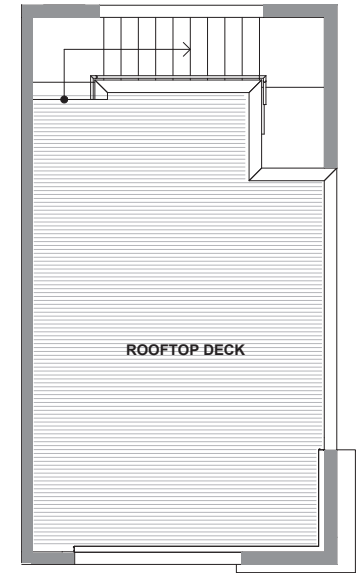

3936 A1

Level 1

Level 2

Level 3

Level 4

Rooftop Deck

3936 S Pearl Street, Seattle, WA 98118

1208 SF | 2 Beds | 2.25 Baths

 Floor plans are provided for illustrative and general informational purposes only. In a continuing effort to improve our products and designs, final construction elevations, square footages, floor plan layouts and/or materials and colors may vary. Buyer to verify all information to their own satisfaction.