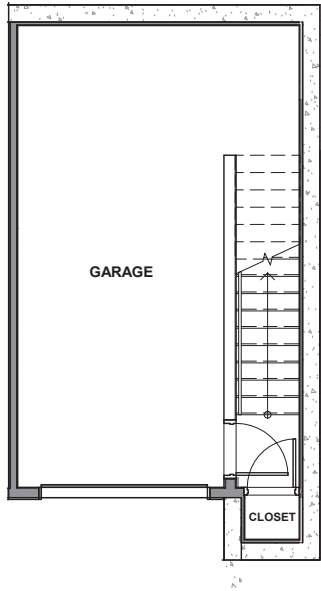

3936 A1

Level 1

Level 2

Level 3

Level 4

Rooftop Deck

3936 S Pearl Street, Seattle, WA 98118

1208 SF | 2 Beds | 2.25 Baths

 Floor plans are provided for illustrative and general informational purposes only. In a continuing effort to improve our products and designs, final construction elevations, square footages, floor plan layouts and/or materials and colors may vary. Buyer to verify all information to their own satisfaction.