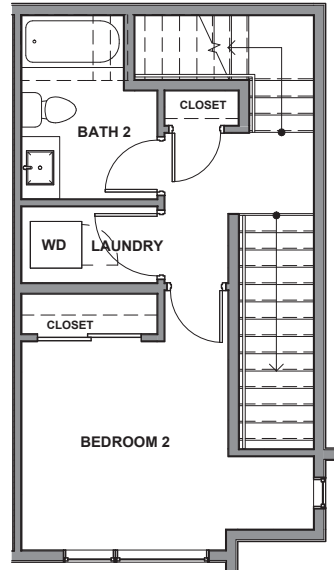

3936 A1

Level 1

Level 2

Level 3

Level 4

Rooftop Deck

3936 S Pearl Street, Seattle, WA 98118

1208 SF | 2 Beds | 2.25 Baths

 Floor plans are provided for illustrative and general informational purposes only. In a continuing effort to improve our products and designs, final construction elevations, square footages, floor plan layouts and/or materials and colors may vary. Buyer to verify all information to their own satisfaction.