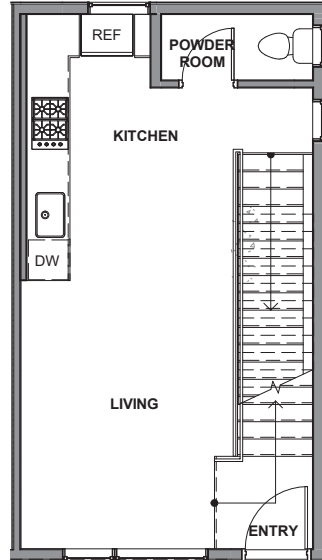

3936 A1

Level 1

Level 2

Level 3

Level 4

Rooftop Deck

3936 S Pearl Street, Seattle, WA 98118

1208 SF | 2 Beds | 2.25 Baths

 Floor plans are provided for illustrative and general informational purposes only. In a continuing effort to improve our products and designs, final construction elevations, square footages, floor plan layouts and/or materials and colors may vary. Buyer to verify all information to their own satisfaction.