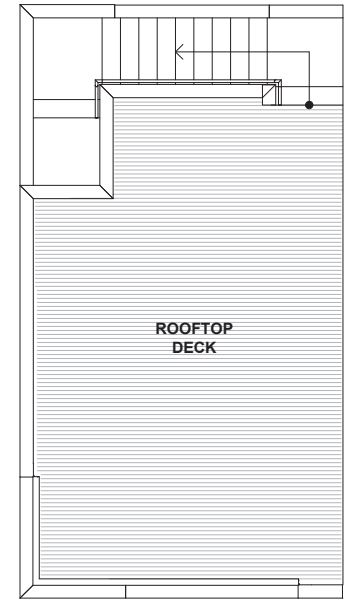

3936 A2

Level 1

Level 2

Level 3

Level 4

Rooftop Deck

3936 S Pearl Street, Seattle, WA 98118
1206 SF | 2 Beds | 2.25 Baths

 Floor plans are provided for illustrative and general informational purposes only. In a continuing effort to improve our products and designs, final construction elevations, square footages, floor plan layouts and/or materials and colors may vary. Buyer to verify all information to their own satisfaction.