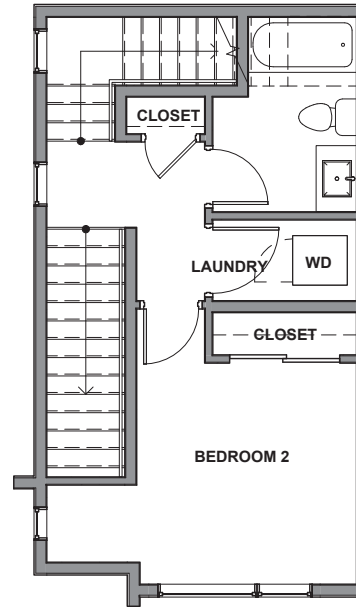

3936 A2

Level 1

Level 2

Level 3

Level 4

Rooftop Deck

3936 S Pearl Street, Seattle, WA 98118
1206 SF | 2 Beds | 2.25 Baths

 Floor plans are provided for illustrative and general informational purposes only. In a continuing effort to improve our products and designs, final construction elevations, square footages, floor plan layouts and/or materials and colors may vary. Buyer to verify all information to their own satisfaction.

Habitat for the Modern Life Form.