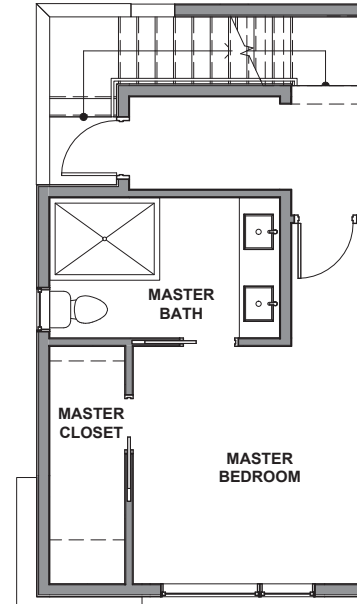

3936 A2

Level 1

Level 2

Level 3

Level 4

Rooftop Deck

3936 S Pearl Street, Seattle, WA 98118
1206 SF | 2 Beds | 2.25 Baths

 Floor plans are provided for illustrative and general informational purposes only. In a continuing effort to improve our products and designs, final construction elevations, square footages, floor plan layouts and/or materials and colors may vary. Buyer to verify all information to their own satisfaction.

Habitat for the Modern Life Form.