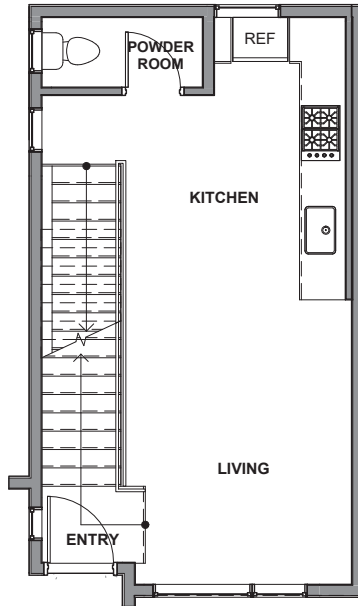

3936 A2

Level 1

Level 2

Level 3

Level 4

Rooftop Deck

3936 S Pearl Street, Seattle, WA 98118
1206 SF | 2 Beds | 2.25 Baths

 Floor plans are provided for illustrative and general informational purposes only. In a continuing effort to improve our products and designs, final construction elevations, square footages, floor plan layouts and/or materials and colors may vary. Buyer to verify all information to their own satisfaction.

Habitat for the Modern Life Form.