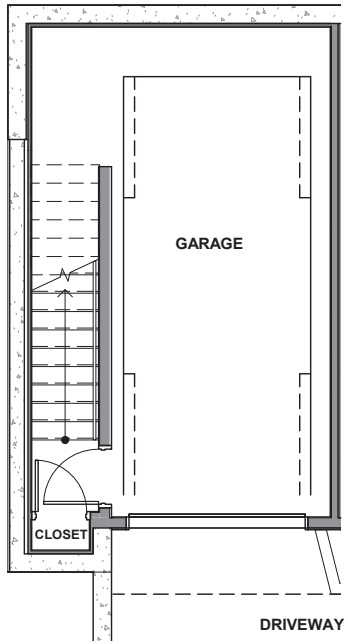

3936 A2

Level 1

Level 2

Level 3

Level 4

Rooftop Deck

3936 S Pearl Street, Seattle, WA 98118
1206 SF | 2 Beds | 2.25 Baths

 Floor plans are provided for illustrative and general informational purposes only. In a continuing effort to improve our products and designs, final construction elevations, square footages, floor plan layouts and/or materials and colors may vary. Buyer to verify all information to their own satisfaction.