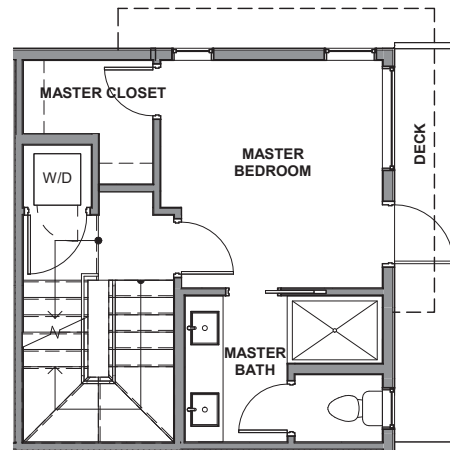

3936 B3

Level 1

Level 2

Level 3

Rooftop Deck

3936 S Pearl Street, Seattle, WA 98118
1143 SF | 2 Beds | 2.25 Baths

Habitat for the Modern Life Form.