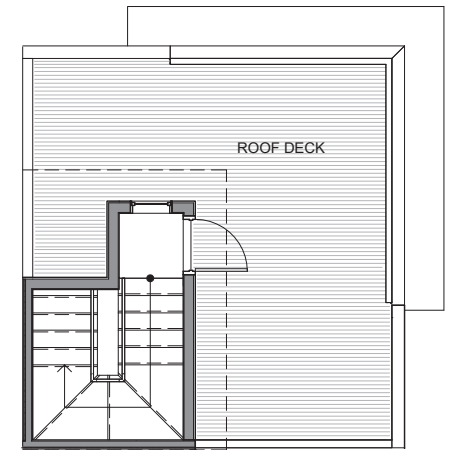

3936 B3

Level 1

Level 2

Level 3

Rooftop Deck

3936 S Pearl Street, Seattle, WA 98118
1143 SF | 2 Beds | 2.25 Baths

Habitat for the Modern Life Form.