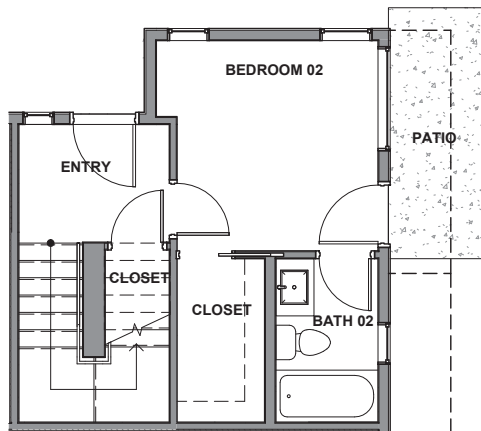

3936 B3

Level 1

Level 2

Level 3

Rooftop Deck

3936 S Pearl Street, Seattle, WA 98118
1143 SF | 2 Beds | 2.25 Baths

Habitat for the Modern Life Form.