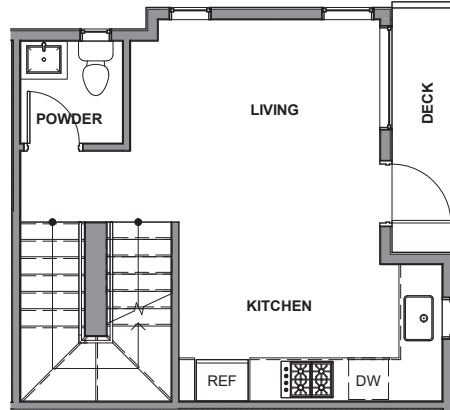

3936 B3

Level 1

Level 2

Level 3

Rooftop Deck

3936 S Pearl Street, Seattle, WA 98118
1143 SF | 2 Beds | 2.25 Baths

Habitat for the Modern Life Form.