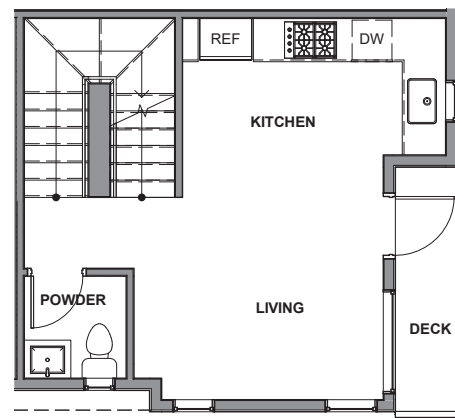

3936 B4

Level 1

Level 2

Level 3

Rooftop Deck

3936 S Pearl Street, Seattle, WA 98118
 1143 SF | 2 Beds | 2.25 Baths

 Floor plans are provided for illustrative and general informational purposes only. In a continuing effort to improve our products and designs, final construction elevations, square footages, floor plan layouts and/or materials and colors may vary. Buyer to verify all information to their own satisfaction.