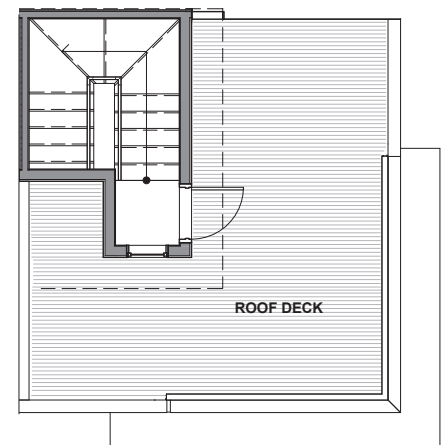

3936 B4

Level 1

Level 2

Level 3

Rooftop Deck

3936 S Pearl Street, Seattle, WA 98118
 1143 SF | 2 Beds | 2.25 Baths

 Floor plans are provided for illustrative and general informational purposes only. In a continuing effort to improve our products and designs, final construction elevations, square footages, floor plan layouts and/or materials and colors may vary. Buyer to verify all information to their own satisfaction.