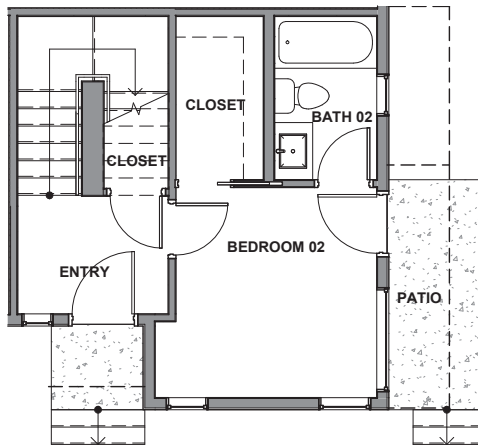

3936 B4

Level 1

Level 2

Level 3

Rooftop Deck

3936 S Pearl Street, Seattle, WA 98118
 1143 SF | 2 Beds | 2.25 Baths

 Floor plans are provided for illustrative and general informational purposes only. In a continuing effort to improve our products and designs, final construction elevations, square footages, floor plan layouts and/or materials and colors may vary. Buyer to verify all information to their own satisfaction.