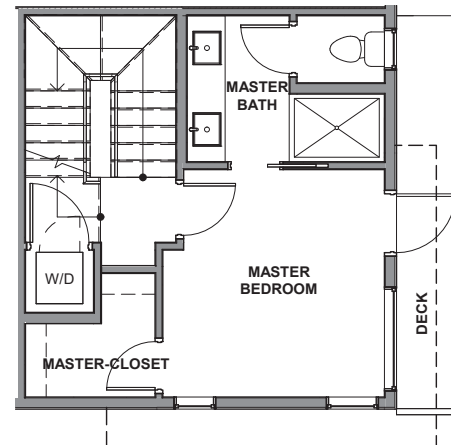

3936 B4

Level 1

Level 2

Level 3

Rooftop Deck

3936 S Pearl Street, Seattle, WA 98118
 1143 SF | 2 Beds | 2.25 Baths

 Floor plans are provided for illustrative and general informational purposes only. In a continuing effort to improve our products and designs, final construction elevations, square footages, floor plan layouts and/or materials and colors may vary. Buyer to verify all information to their own satisfaction.