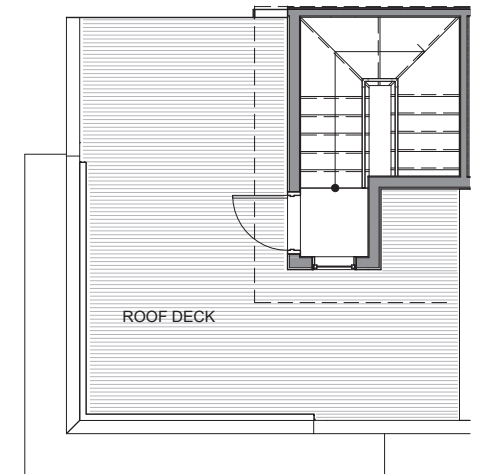

3936 B6

Level 1

Level 2

Level 3

Rooftop Deck

3936 S Pearl Street, Seattle, WA 98118  
1120 SF | 2 Beds | 2.25 Baths

 Floor plans are provided for illustrative and general informational purposes only. In a continuing effort to improve our products and designs, final construction elevations, square footages, floor plan layouts and/or materials and colors may vary. Buyer to verify all information to their own satisfaction.