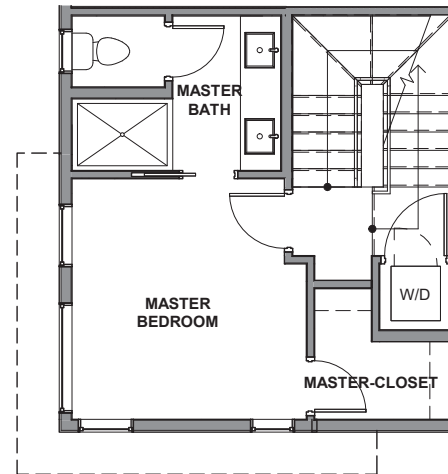

3936 B6

Level 1

Level 2

Level 3

Rooftop Deck

3936 S Pearl Street, Seattle, WA 98118  
1120 SF | 2 Beds | 2.25 Baths

 Floor plans are provided for illustrative and general informational purposes only. In a continuing effort to improve our products and designs, final construction elevations, square footages, floor plan layouts and/or materials and colors may vary. Buyer to verify all information to their own satisfaction.