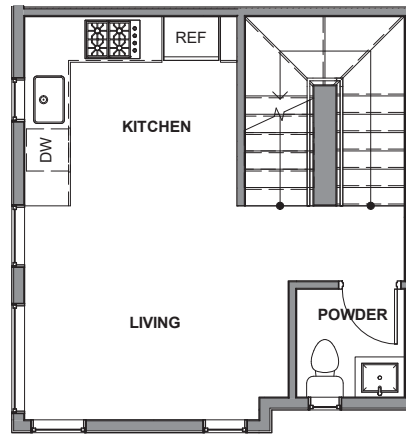

3936 B6

Level 1

Level 2

Level 3

Rooftop Deck

3936 S Pearl Street, Seattle, WA 98118  
1120 SF | 2 Beds | 2.25 Baths

 Floor plans are provided for illustrative and general informational purposes only. In a continuing effort to improve our products and designs, final construction elevations, square footages, floor plan layouts and/or materials and colors may vary. Buyer to verify all information to their own satisfaction.