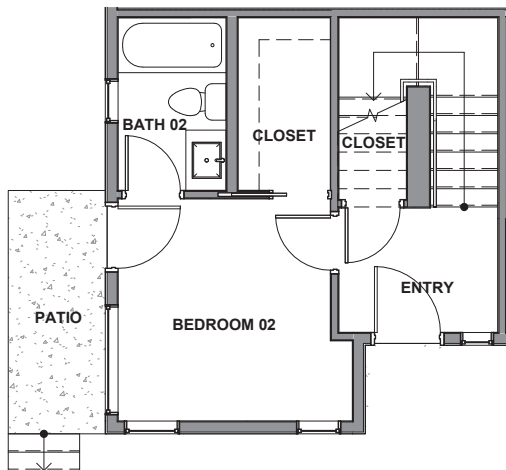

3936 B6

Level 1

Level 2

Level 3

Rooftop Deck

3936 S Pearl Street, Seattle, WA 98118  
1120 SF | 2 Beds | 2.25 Baths

 Floor plans are provided for illustrative and general informational purposes only. In a continuing effort to improve our products and designs, final construction elevations, square footages, floor plan layouts and/or materials and colors may vary. Buyer to verify all information to their own satisfaction.