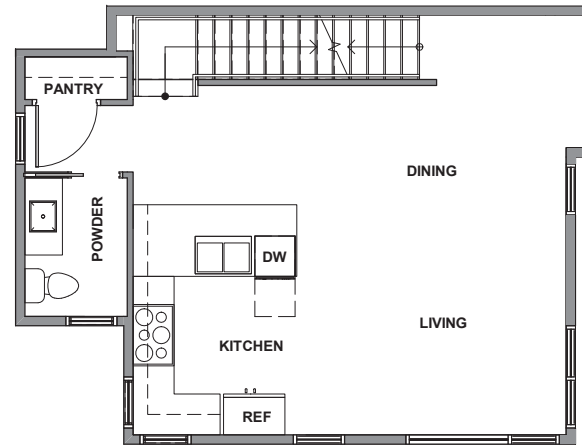

3940 A1

Level 1

Level 2

Level 3

Rooftop Deck

3940 S Pearl Street, Seattle, WA 98118

1276 SF | 2 Beds | 2.25 Baths

 Floor plans are provided for illustrative and general informational purposes only. In a continuing effort to improve our products and designs, final construction elevations, square footages, floor plan layouts and/or materials and colors may vary. Buyer to verify all information to their own satisfaction.

shelter | HOMES

Habitat for the Modern Life Form.