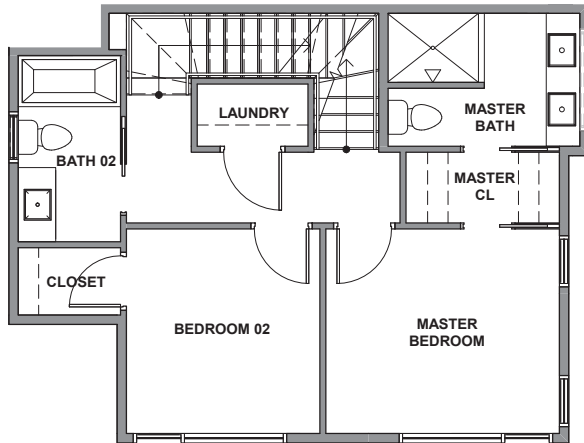

3940 A1

Level 1

Level 2

Level 3

Rooftop Deck

3940 S Pearl Street, Seattle, WA 98118

1276 SF | 2 Beds | 2.25 Baths

 Floor plans are provided for illustrative and general informational purposes only. In a continuing effort to improve our products and designs, final construction elevations, square footages, floor plan layouts and/or materials and colors may vary. Buyer to verify all information to their own satisfaction.

shelter | HOMES

Habitat for the Modern Life Form.