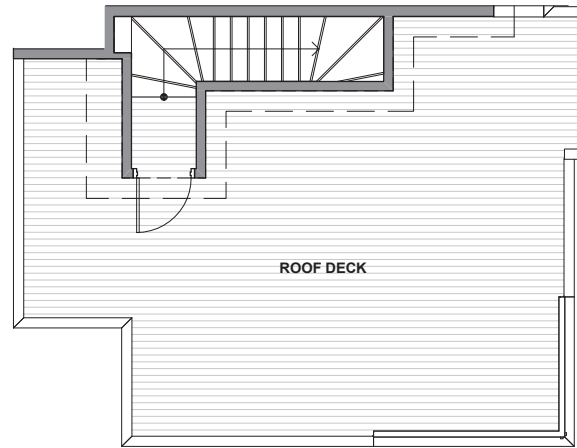

3940 A1

Level 1

Level 2

Level 3

Rooftop Deck

3940 S Pearl Street, Seattle, WA 98118

1276 SF | 2 Beds | 2.25 Baths

 Floor plans are provided for illustrative and general informational purposes only. In a continuing effort to improve our products and designs, final construction elevations, square footages, floor plan layouts and/or materials and colors may vary. Buyer to verify all information to their own satisfaction.

shelter | HOMES

Habitat for the Modern Life Form.