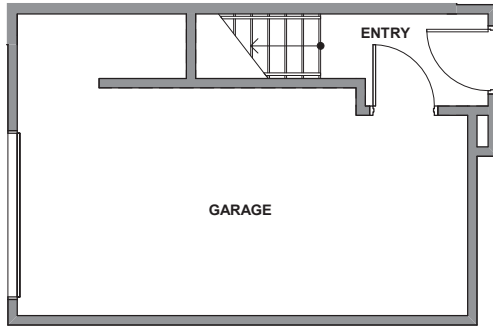

3940 A1

Level 1

Level 2

Level 3

Rooftop Deck

3940 S Pearl Street, Seattle, WA 98118

1276 SF | 2 Beds | 2.25 Baths

 Floor plans are provided for illustrative and general informational purposes only. In a continuing effort to improve our products and designs, final construction elevations, square footages, floor plan layouts and/or materials and colors may vary. Buyer to verify all information to their own satisfaction.

shelter | HOMES

Habitat for the Modern Life Form.