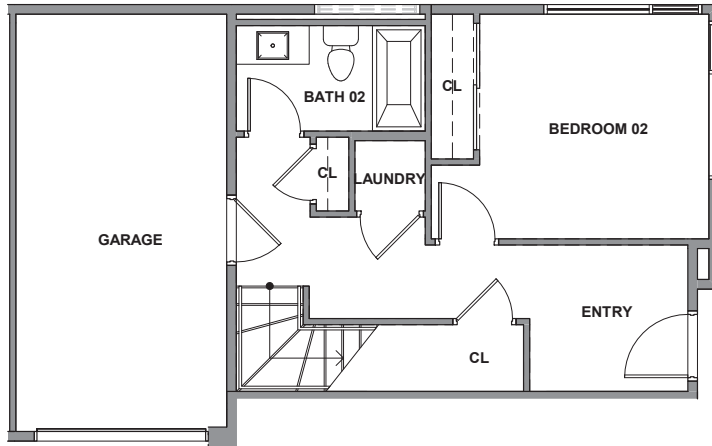

3940 A2

Level 1

Level 2

Level 3

Rooftop Deck

3940 S Pearl Street, Seattle, WA 98118

1624 SF | 3 Beds | 2.25 Baths

 Floor plans are provided for illustrative and general informational purposes only. In a continuing effort to improve our products and designs, final construction elevations, square footages, floor plan layouts and/or materials and colors may vary. Buyer to verify all information to their own satisfaction.