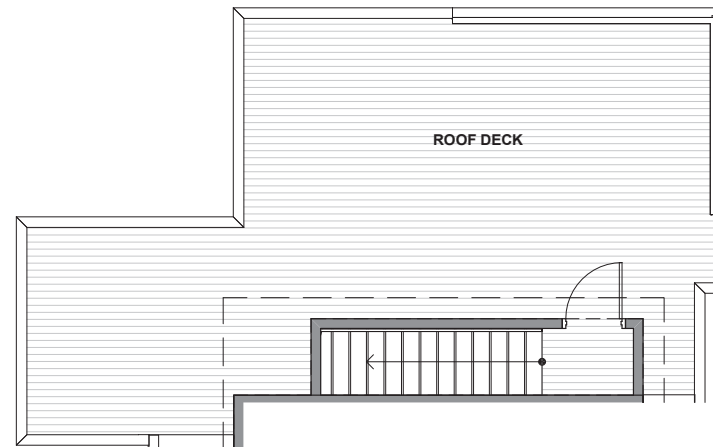

3940 A2

Level 1

Level 2

Level 3

Rooftop Deck

3940 S Pearl Street, Seattle, WA 98118

1624 SF | 3 Beds | 2.25 Baths

 Floor plans are provided for illustrative and general informational purposes only. In a continuing effort to improve our products and designs, final construction elevations, square footages, floor plan layouts and/or materials and colors may vary. Buyer to verify all information to their own satisfaction.