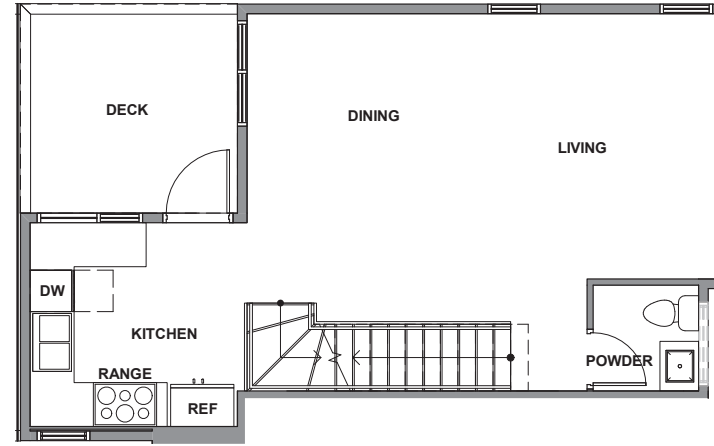

3940 A2

Level 1

Level 2

Level 3

Rooftop Deck

3940 S Pearl Street, Seattle, WA 98118

1624 SF | 3 Beds | 2.25 Baths

 Floor plans are provided for illustrative and general informational purposes only. In a continuing effort to improve our products and designs, final construction elevations, square footages, floor plan layouts and/or materials and colors may vary. Buyer to verify all information to their own satisfaction.