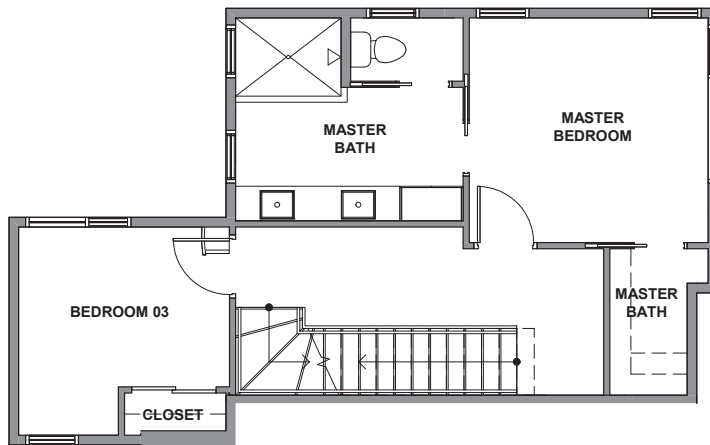

3940 A2

Level 1

Level 2

Level 3

Rooftop Deck

3940 S Pearl Street, Seattle, WA 98118

1624 SF | 3 Beds | 2.25 Baths

 Floor plans are provided for illustrative and general informational purposes only. In a continuing effort to improve our products and designs, final construction elevations, square footages, floor plan layouts and/or materials and colors may vary. Buyer to verify all information to their own satisfaction.